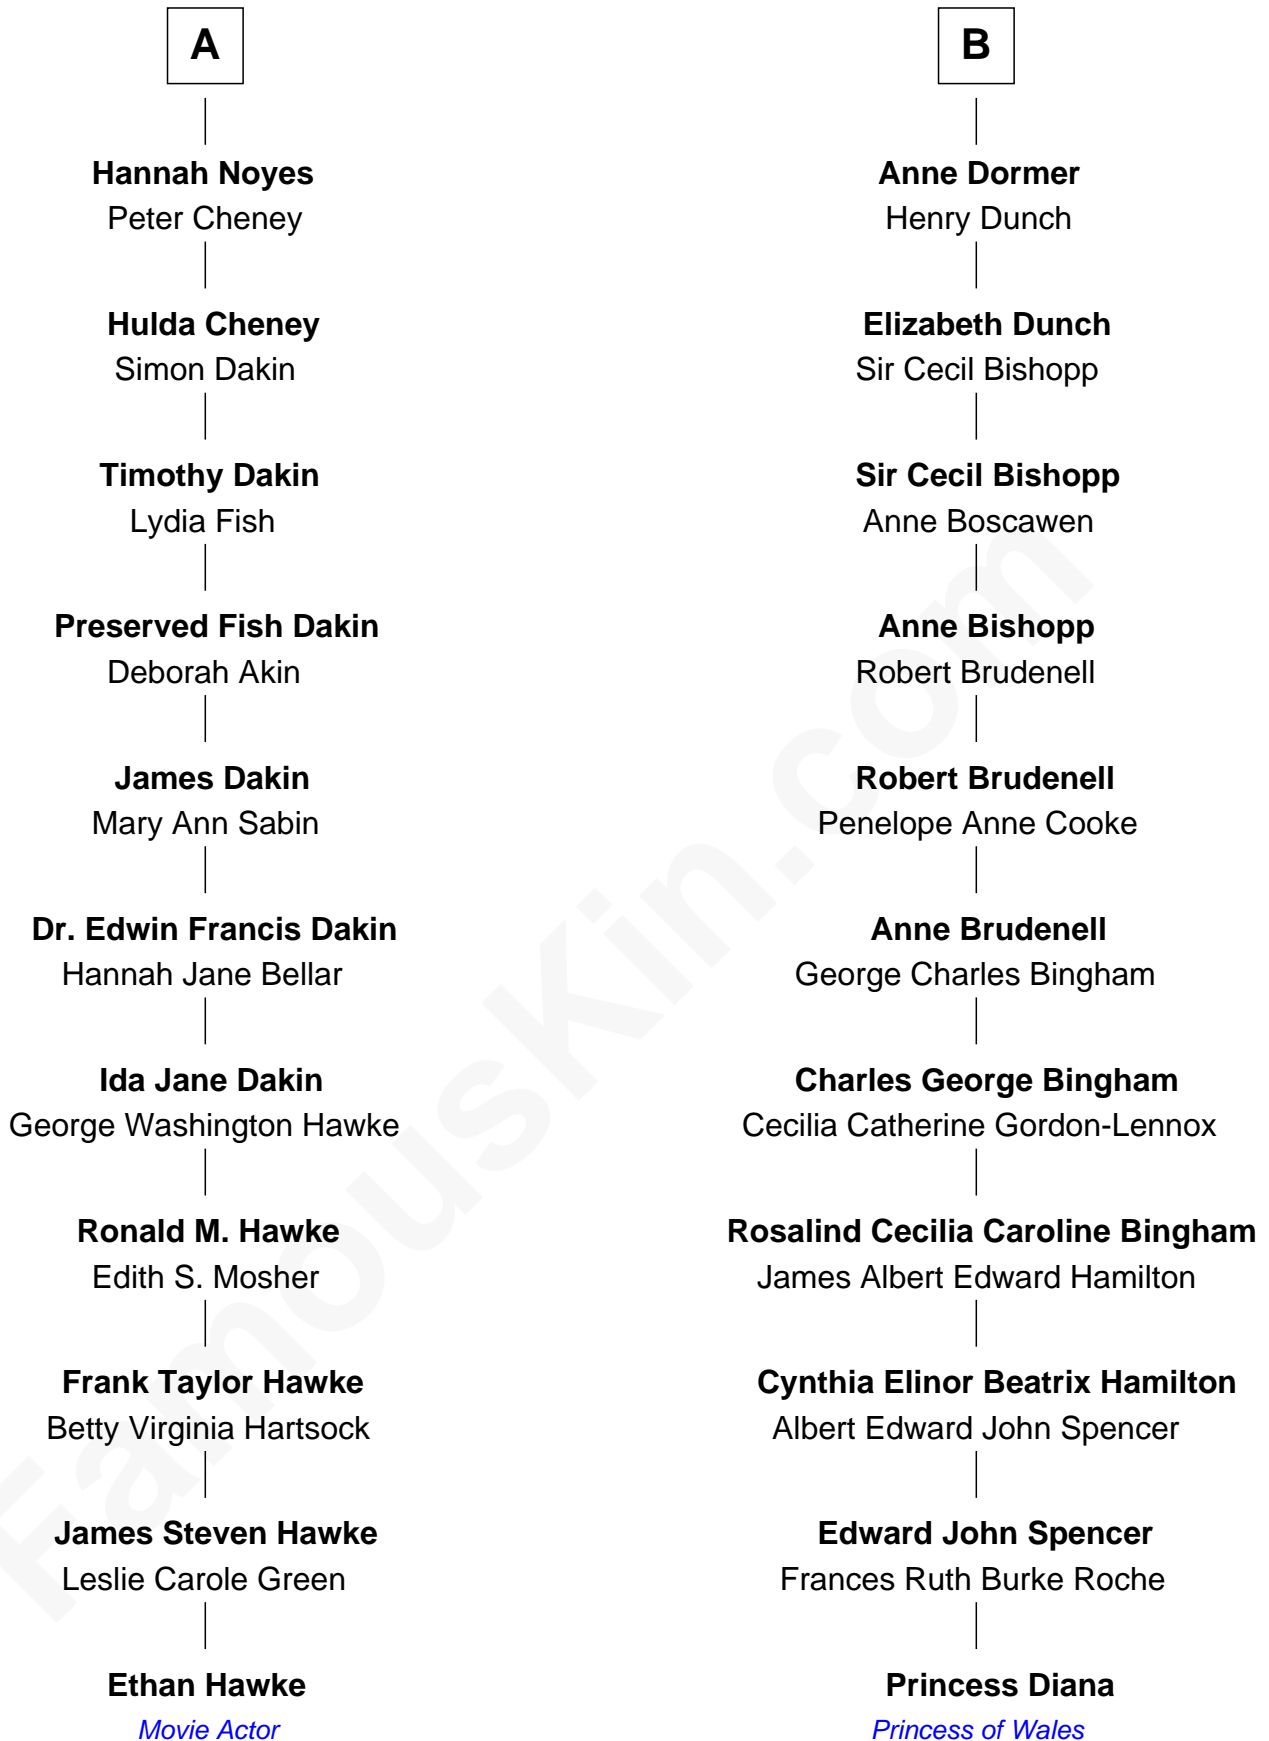

# FamousKin.com Relationship Chart of

**Ethan Hawke**

*Actor, Director, Screenwriter, Novelist*

17th cousin of

**Princess Diana**

*Princess of Wales*

Ethan Hawke photo by [Nicolas Genin](#) (CC BY-SA 2.0)