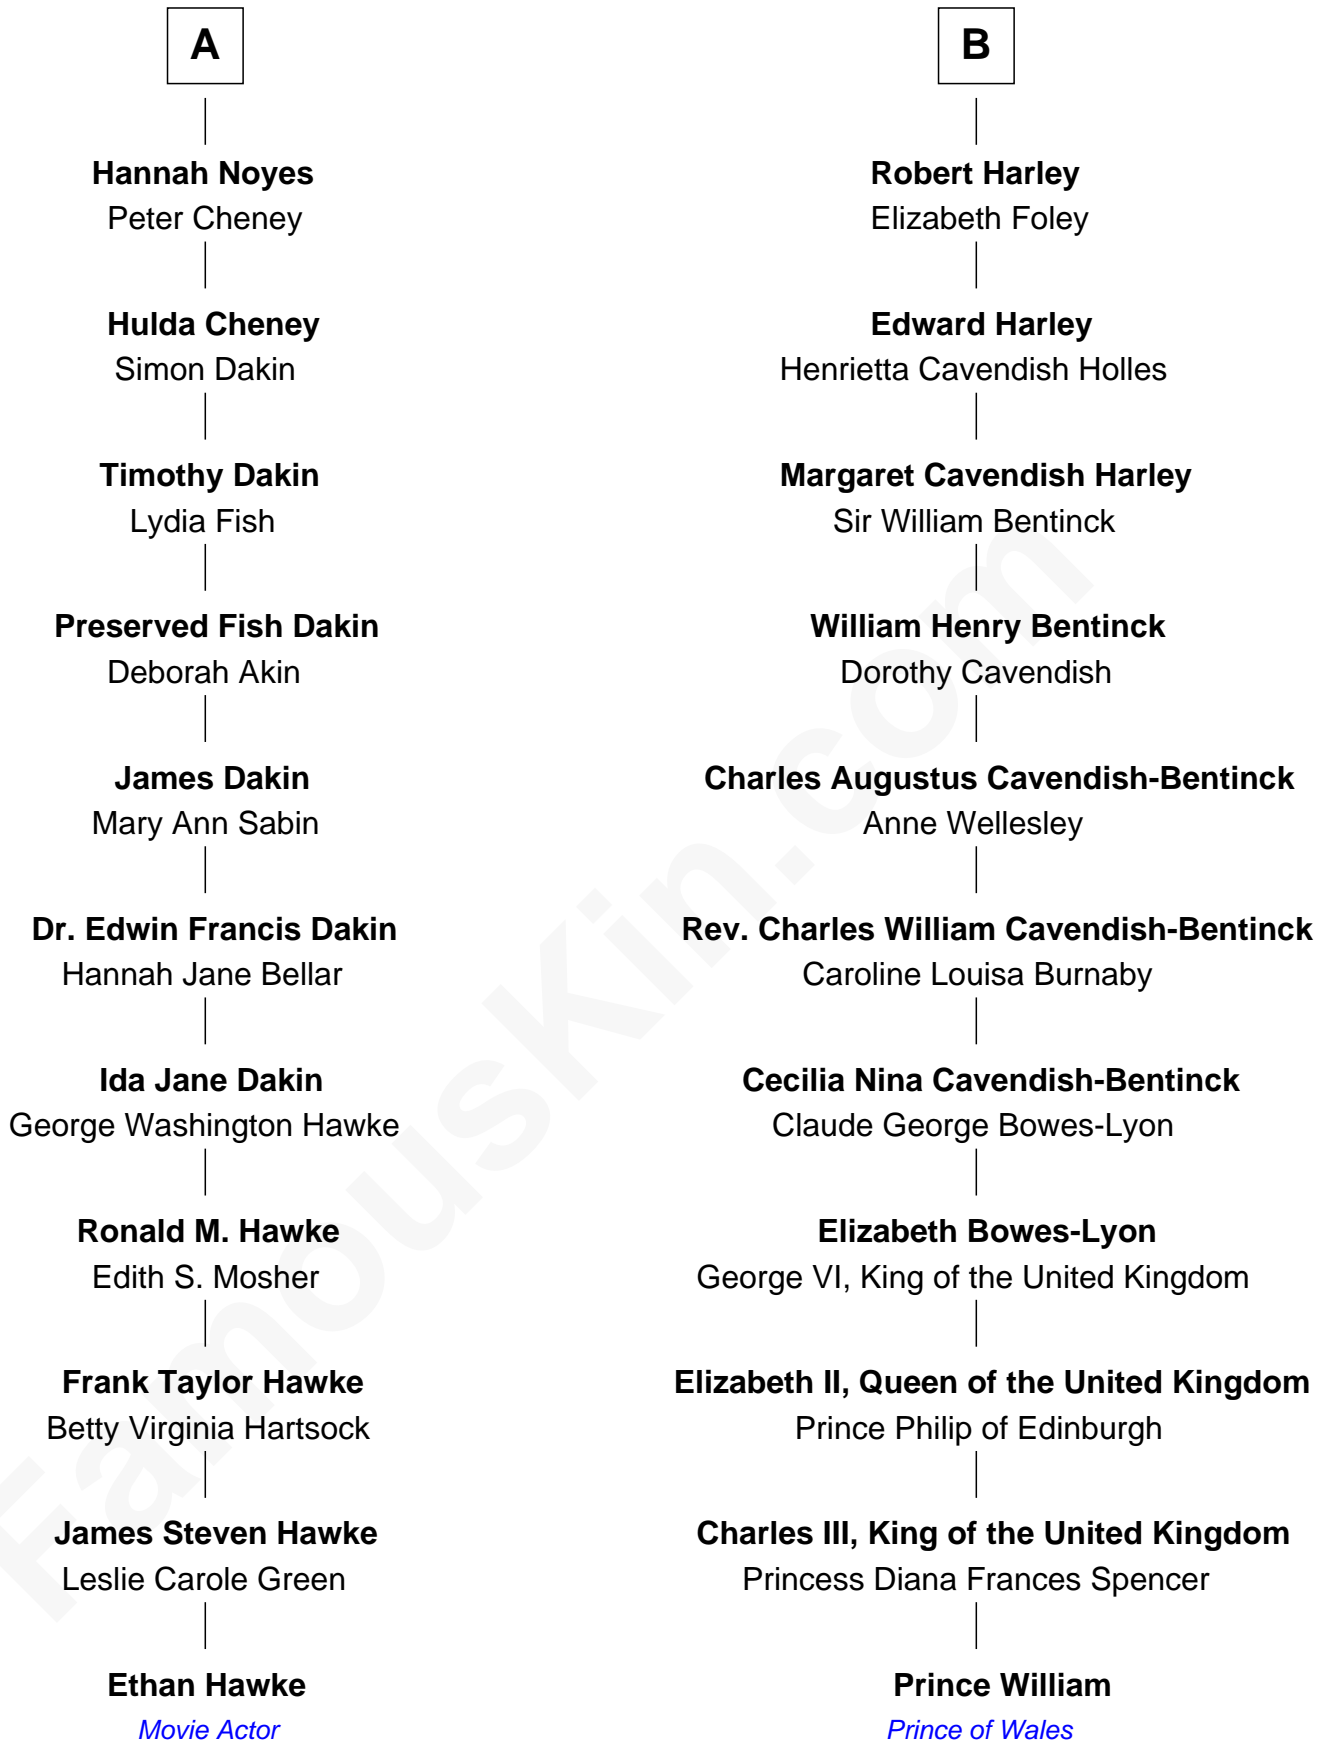

# FamousKin.com Relationship Chart of

**Ethan Hawke**

*Actor, Director, Screenwriter, Novelist*

17th cousin of

**Prince William**

*Prince of Wales*

**John Brome**  
Beatrice Shirley

Ethan Hawke photo by [Nicolas Genin](#) (CC BY-SA 2.0)

William photo by [InSapphoWeTrust](#) (CC BY-SA 2.0)