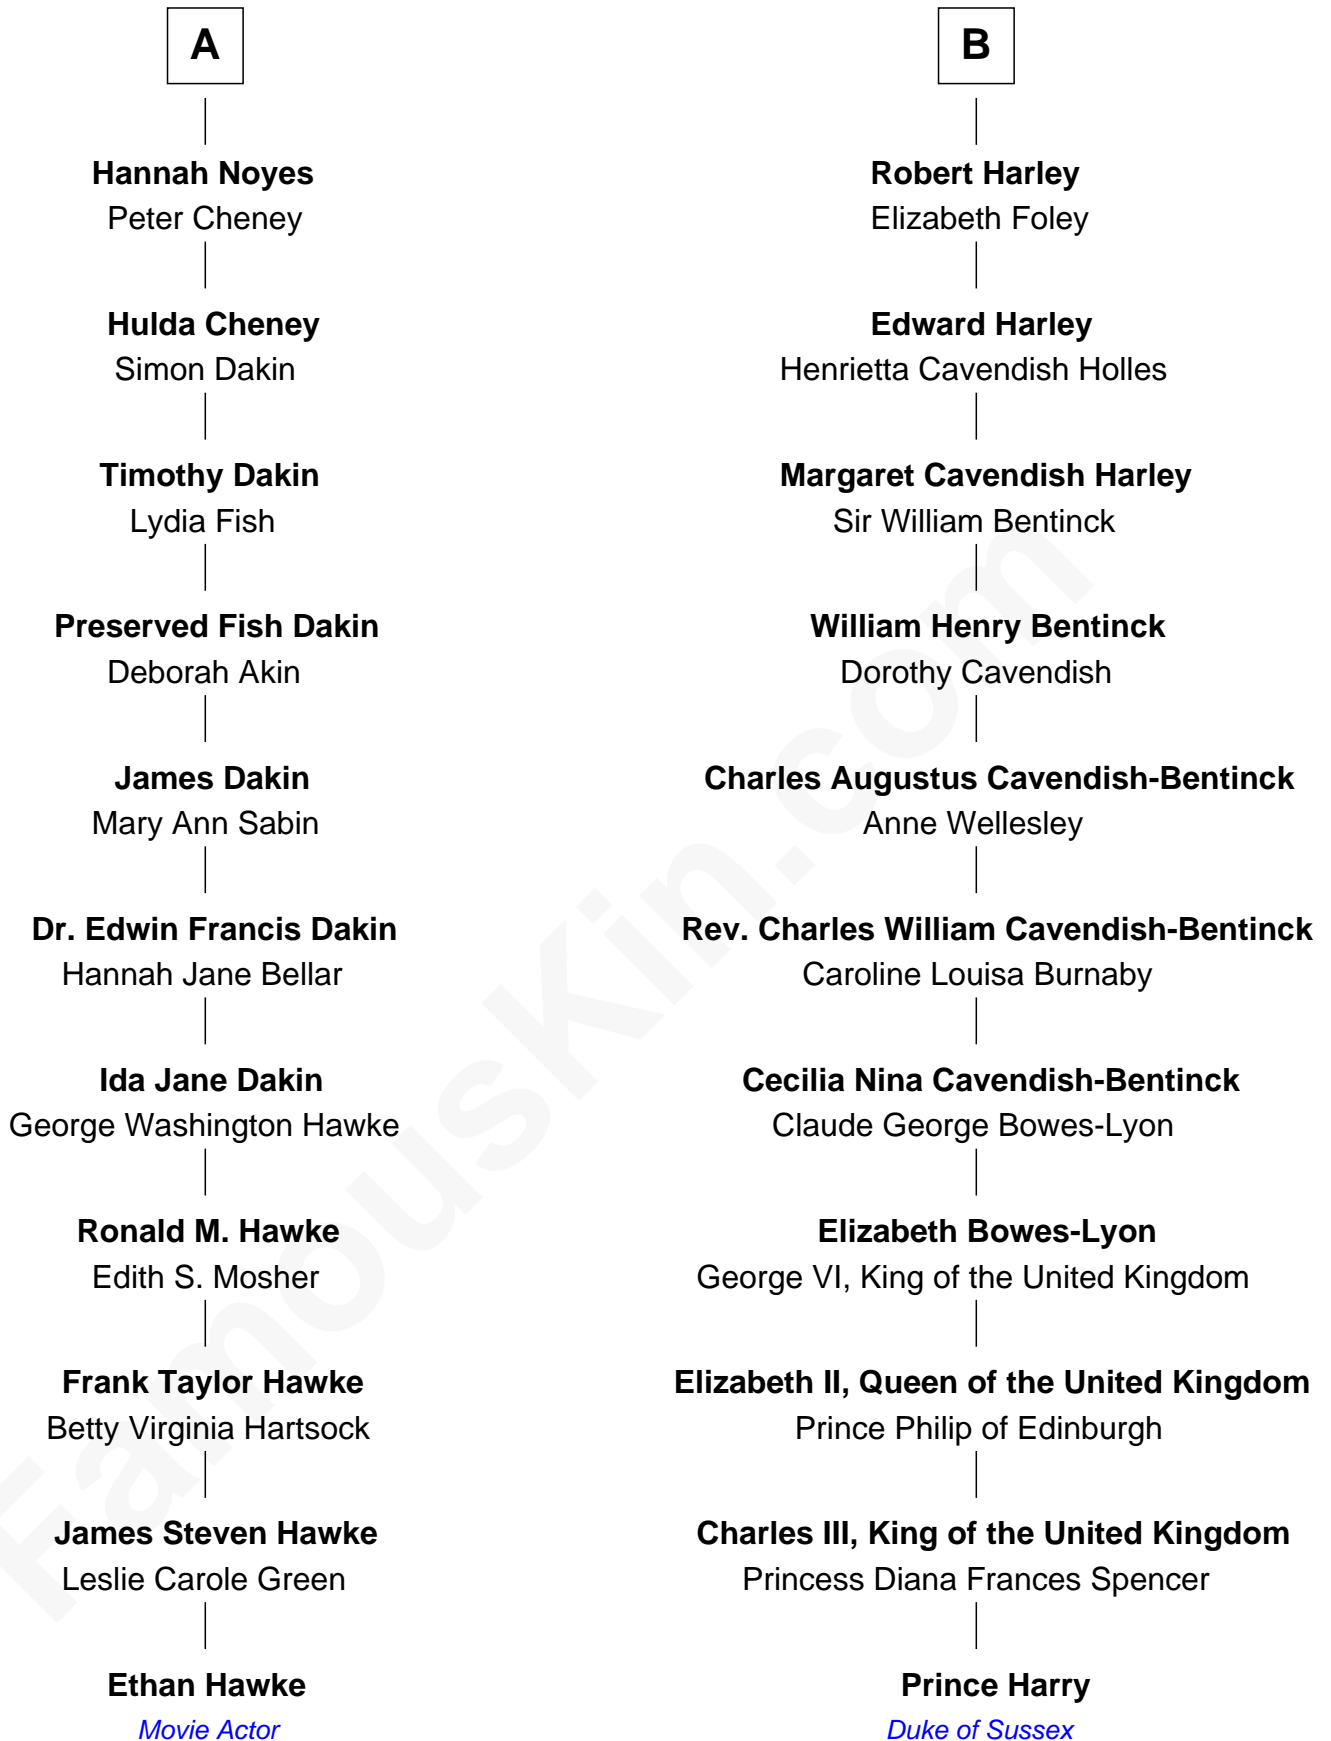

## Relationship Chart of

**Ethan Hawke**

*Actor, Director, Screenwriter, Novelist*

17th cousin of

**Prince Harry**

*Duke of Sussex*

**John Brome**  
Beatrice Shirley

Ethan Hawke photo by [Nicolas Genin](#) (CC BY-SA 2.0)