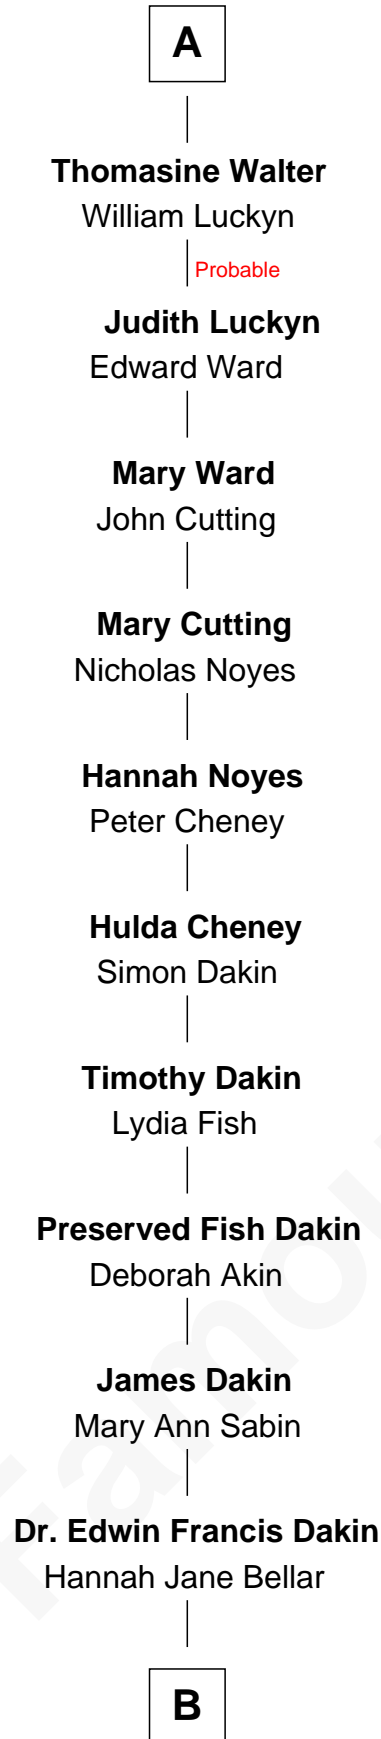

FamousKin.com

Relationship Chart of

Ethan Hawke

Actor, Director, Screenwriter, Novelist

6th cousin 15 times removed of

Anne Boleyn

2nd Wife of King Henry VIII

Sir John Howard

Alice de Bois

Joan Howard
Sir Peter de Brewes

Beatrice Brewes
Sir Hugh Shirley

Sir Ralph Shirley
Joan Basset

Beatrice Shirley
John Brome

Isabel Brome
John Denton

Thomas Denton
Jane Webbe

Isabel Denton
William ap Walter

A

Sir Robert Howard
Margaret de Scales

Sir John Howard
Alice Tendring

Sir Robert Howard
Margaret Mowbray

Sir John Howard
Katherine Moleyns

Sir Thomas Howard
Elizabeth Tilney

Elizabeth Howard
Thomas Boleyn

Anne Boleyn
Wife of King Henry VIII

B

Ida Jane Dakin
George Washington Hawke

Ronald M. Hawke
Edith S. Mosher

Frank Taylor Hawke
Betty Virginia Hartsock

James Steven Hawke
Leslie Carole Green

Ethan Hawke
Movie Actor