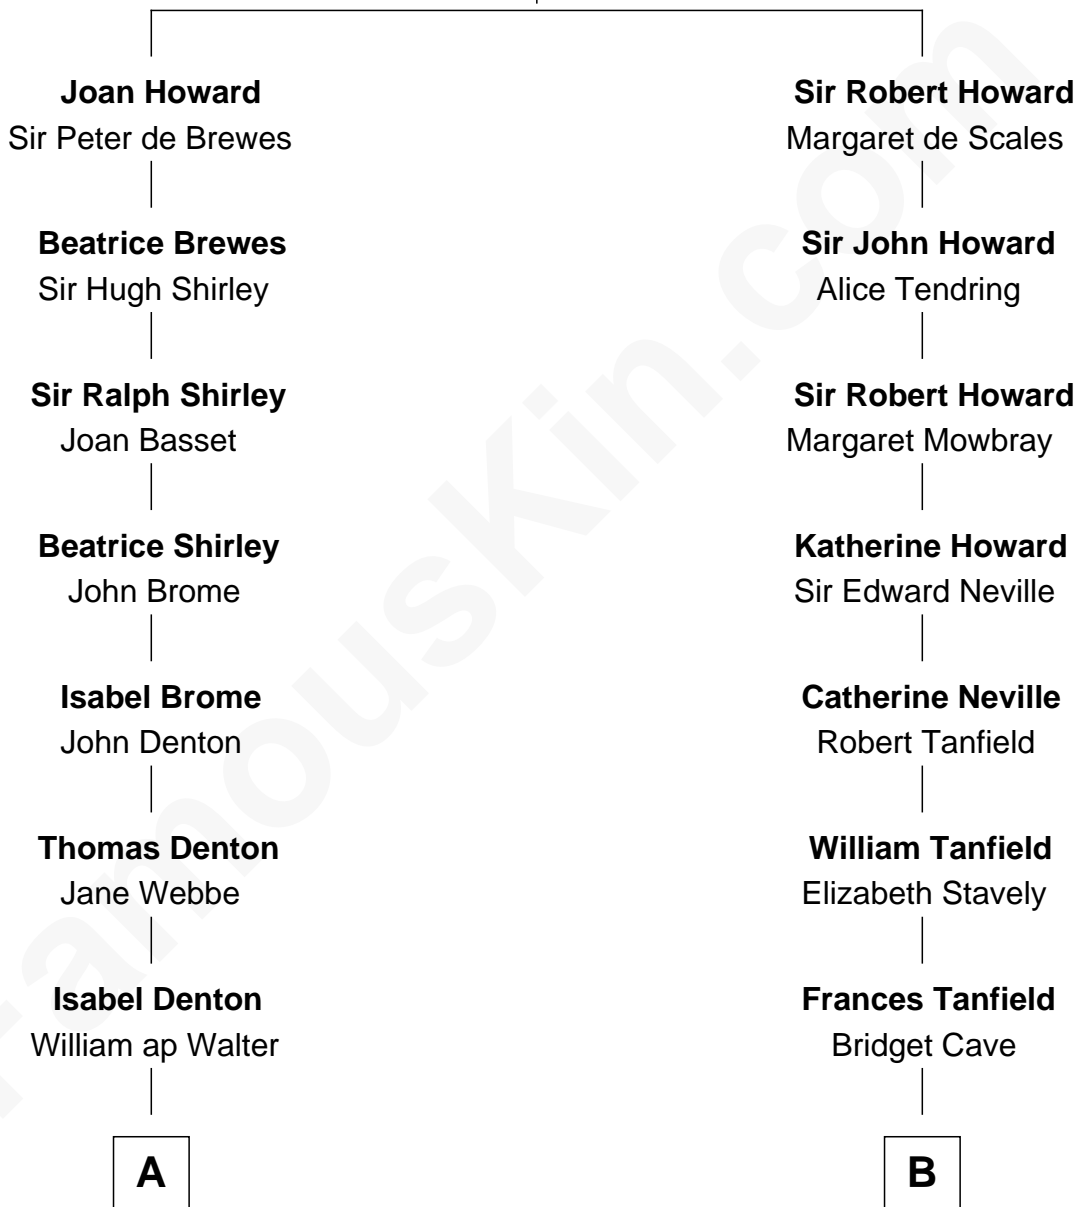

FamousKin.com

Relationship Chart of

Ethan Hawke

Actor, Director, Screenwriter, Novelist

17th cousin 4 times removed of

Fitzhugh Lee

40th Governor of Virginia

Sir John Howard

Alice de Bois

C

Ida Jane Dakin
George Washington Hawke

Ronald M. Hawke
Edith S. Mosher

Frank Taylor Hawke
Betty Virginia Hartsock

James Steven Hawke
Leslie Carole Green

Ethan Hawke
Movie Actor

FamousKin.com