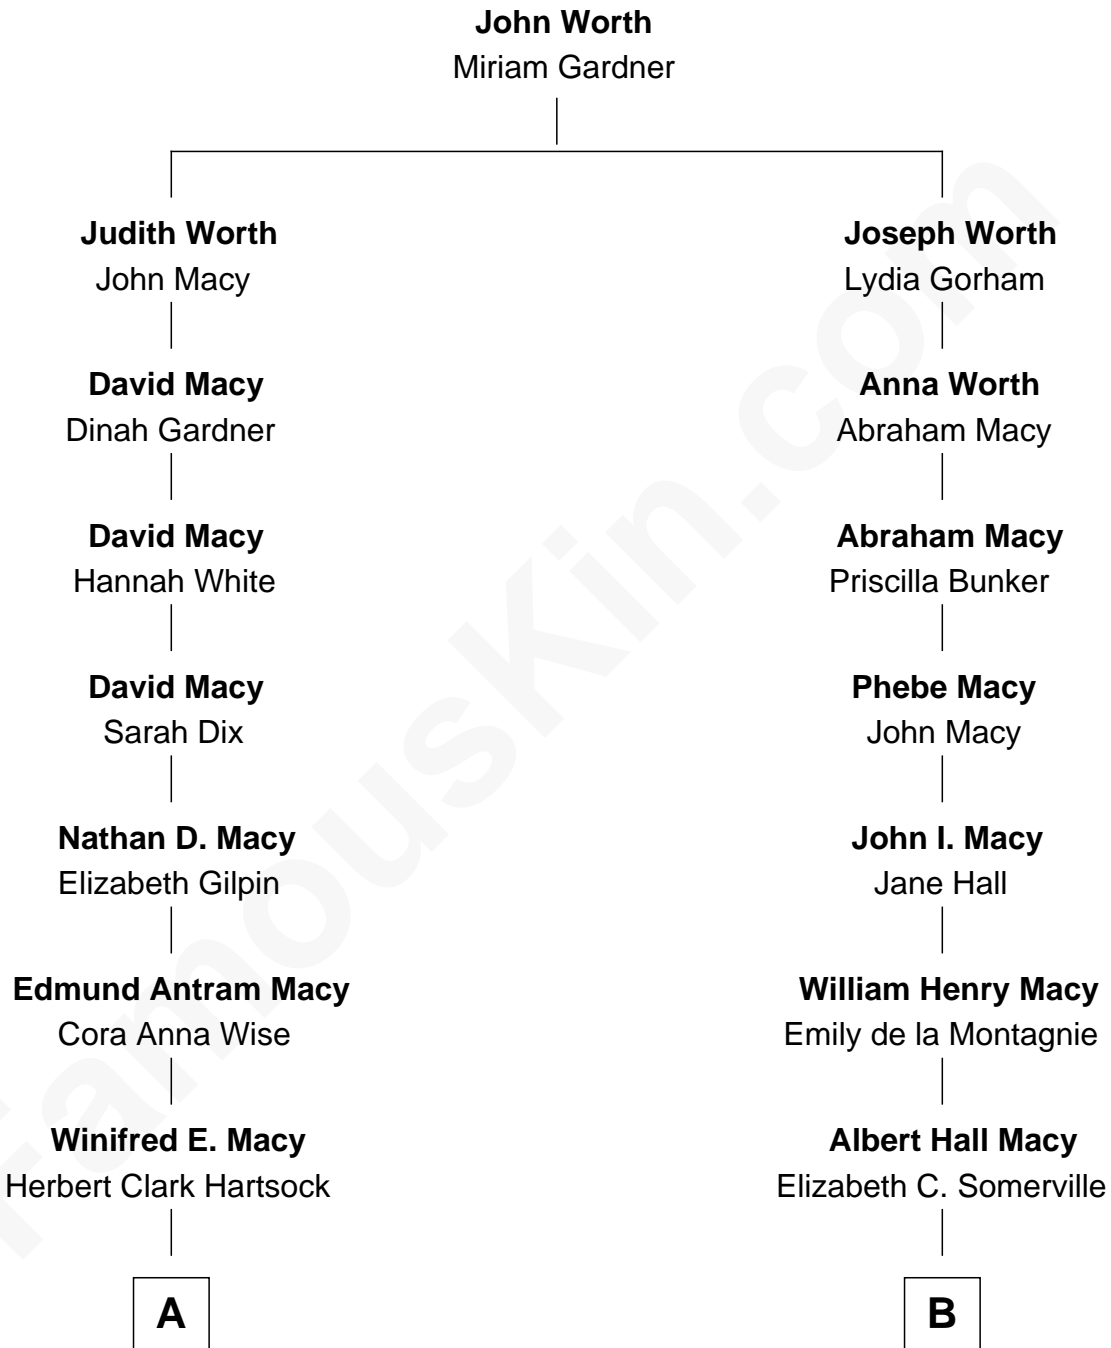

FamousKin.com

Relationship Chart of

Ethan Hawke

Actor, Director, Screenwriter, Novelist

8th cousin 1 time removed of

William H. Macy

TV and Movie Actor

FamousKin.com