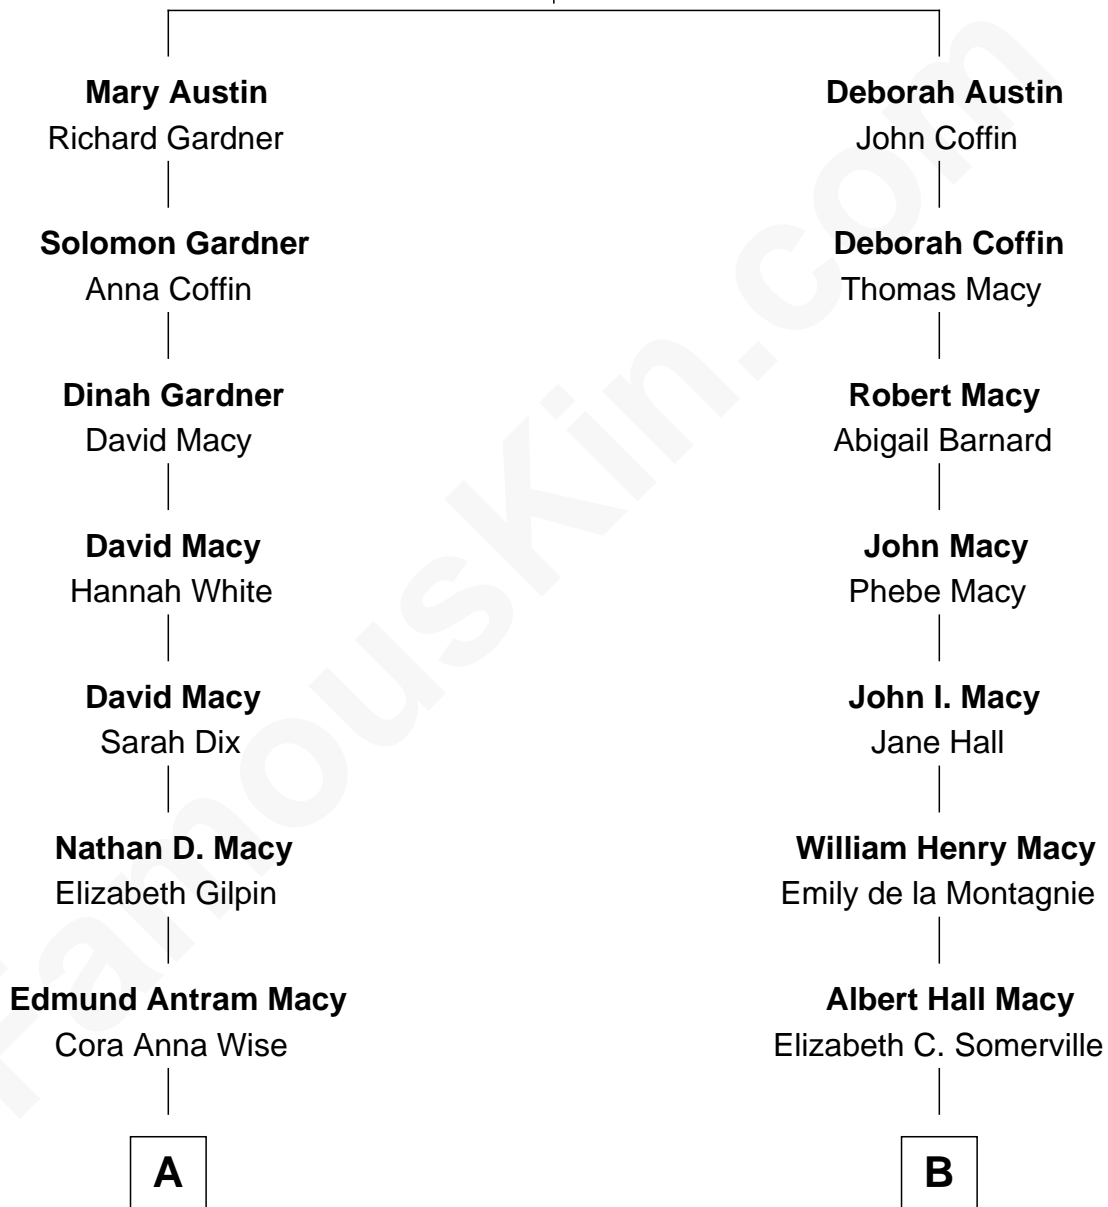

## Relationship Chart of

### Ethan Hawke

Actor, Director, Screenwriter, Novelist

8th cousin 2 times removed of

**William H. Macy**  
TV and Movie Actor

**Joseph Austin**  
Sarah Starbuck

FamousKin.com