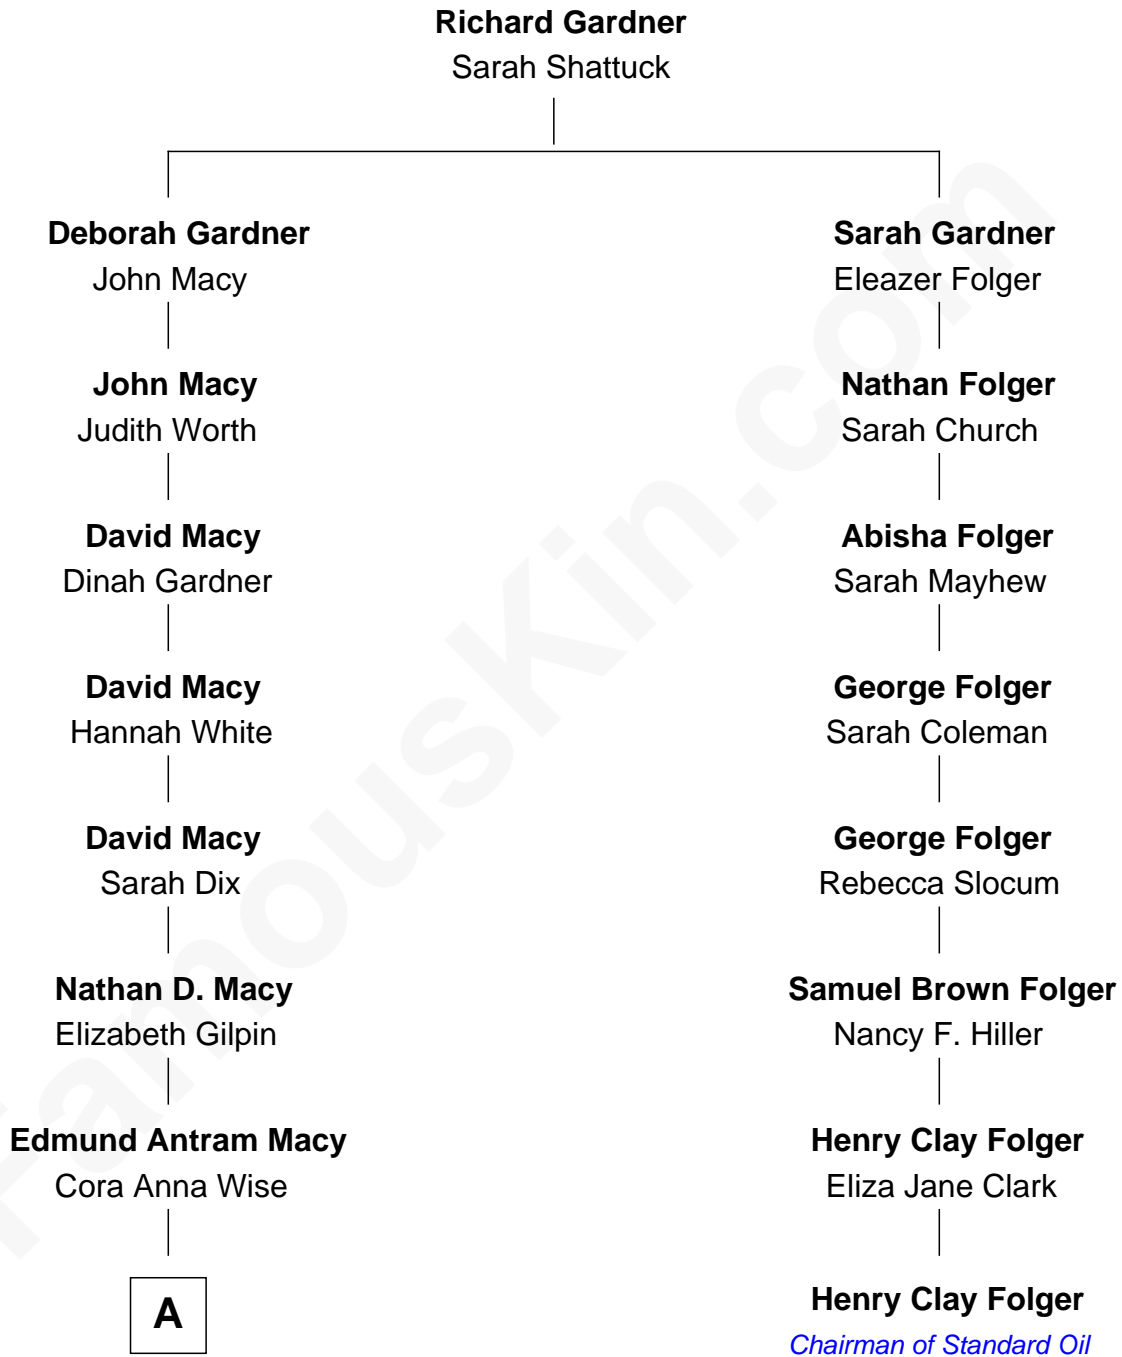

FamousKin.com

Relationship Chart of

Ethan Hawke

Actor, Director, Screenwriter, Novelist

7th cousin 3 times removed of

Henry Clay Folger

Founder of Folger Shakespeare Library and Chairman of Standard Oil

A

—
Winifred E. Macy
Herbert Clark Hartssock

—
Betty Virginia Hartssock
Frank Taylor Hawke

—
James Steven Hawke
Leslie Carole Green

—
Ethan Hawke
Movie Actor

FamousKin.com