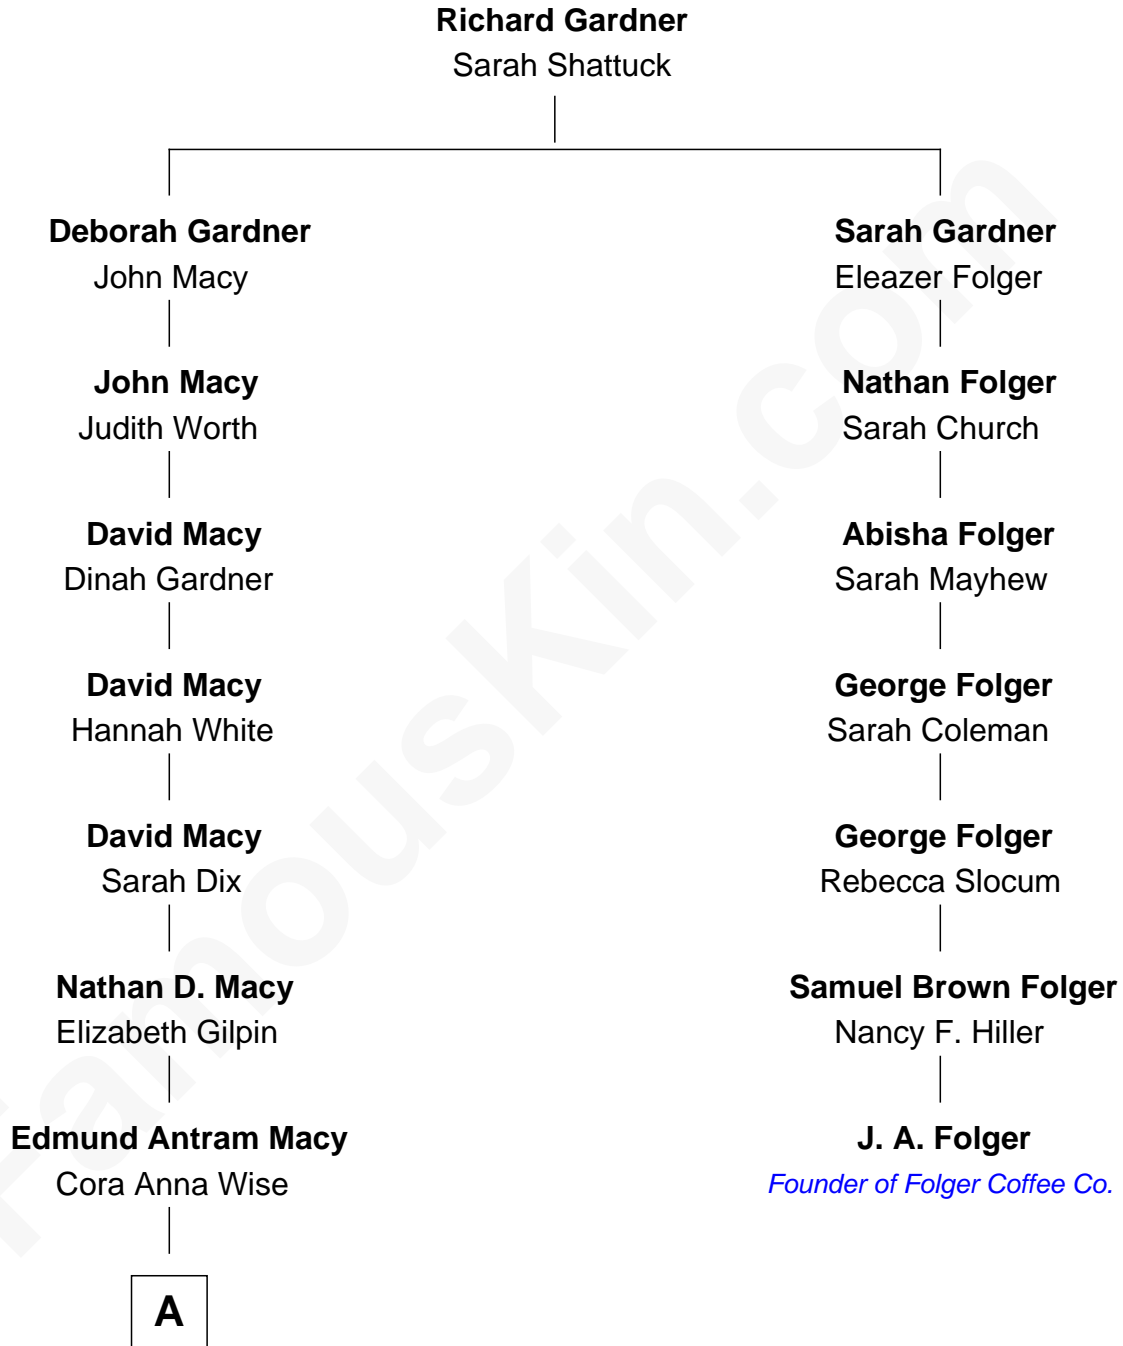

FamousKin.com

Relationship Chart of

Ethan Hawke

Actor, Director, Screenwriter, Novelist

6th cousin 4 times removed of

J. A. Folger

Founder of Folger Coffee Company

A

—
Winifred E. Macy
Herbert Clark Hartssock

—
Betty Virginia Hartssock
Frank Taylor Hawke

—
James Steven Hawke
Leslie Carole Green

—
Ethan Hawke
Movie Actor