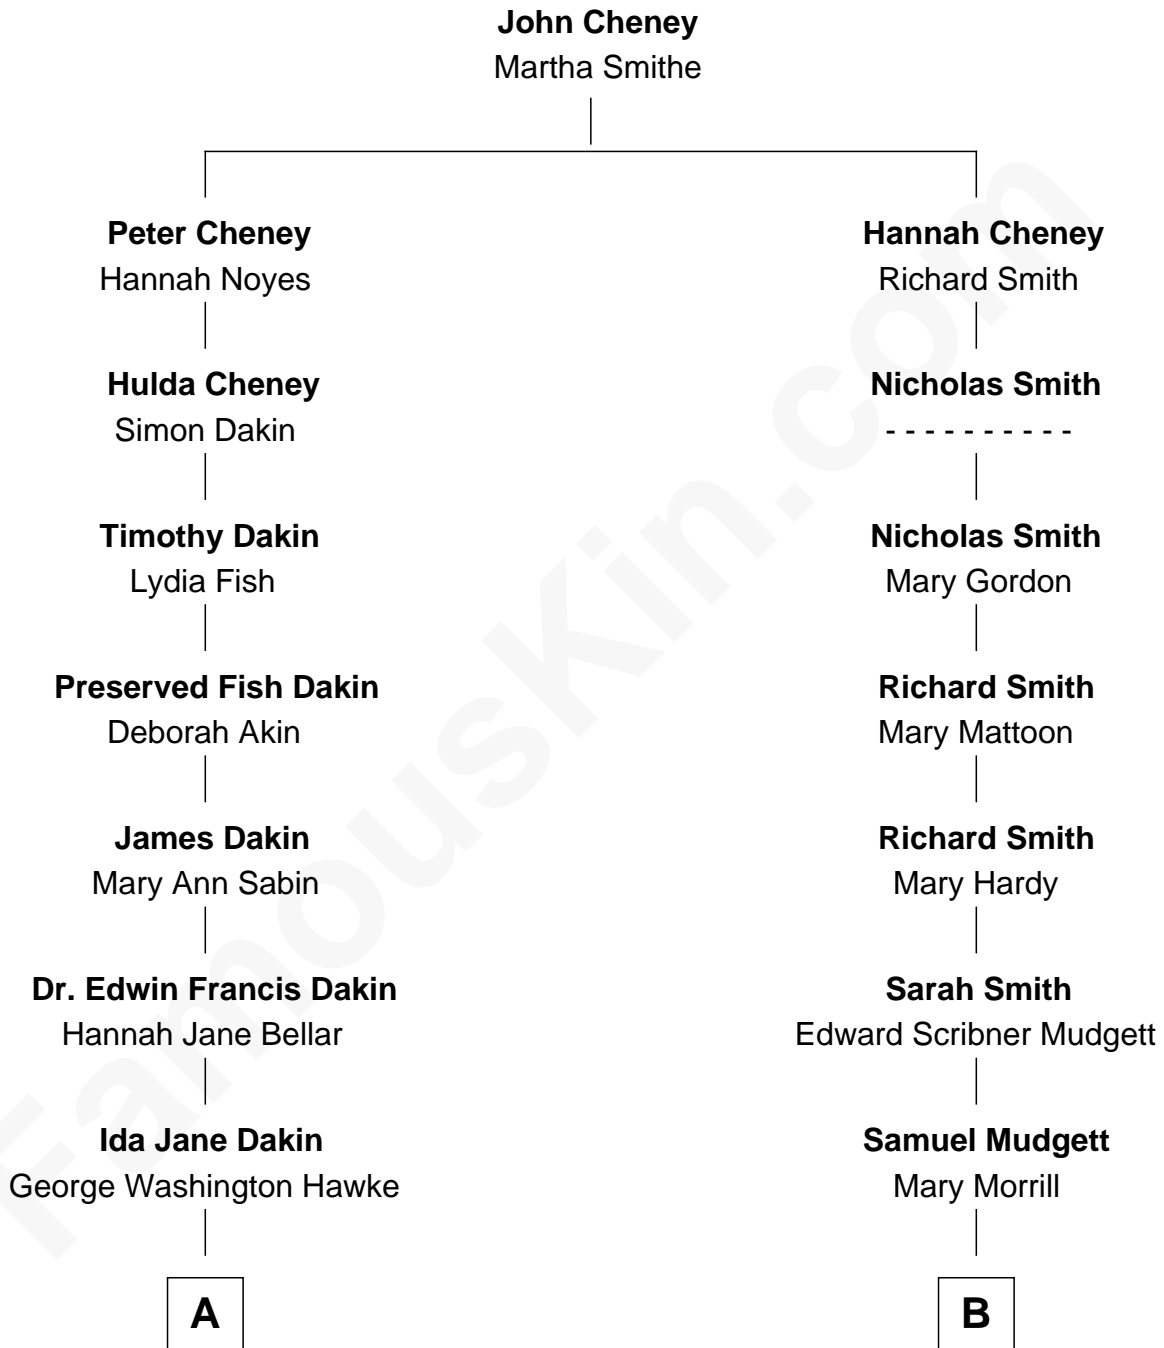

FamousKin.com

Relationship Chart of

Ethan Hawke

Actor, Director, Screenwriter, Novelist

9th cousin 1 time removed of

Dr. H. H. Holmes

Serial Killer aka "Devil in the White City"

A

Ronald M. Hawke

Edith S. Mosher

Frank Taylor Hawke

Betty Virginia Hartsock

James Steven Hawke

Leslie Carole Green

Ethan Hawke

Movie Actor

B

Scribner Mudgett

Nancy Prescott

Levi Horton Mudgett

Theodate Page Price

Dr. H. H. Holmes

Serial Killer Dr. H. H. Holmes