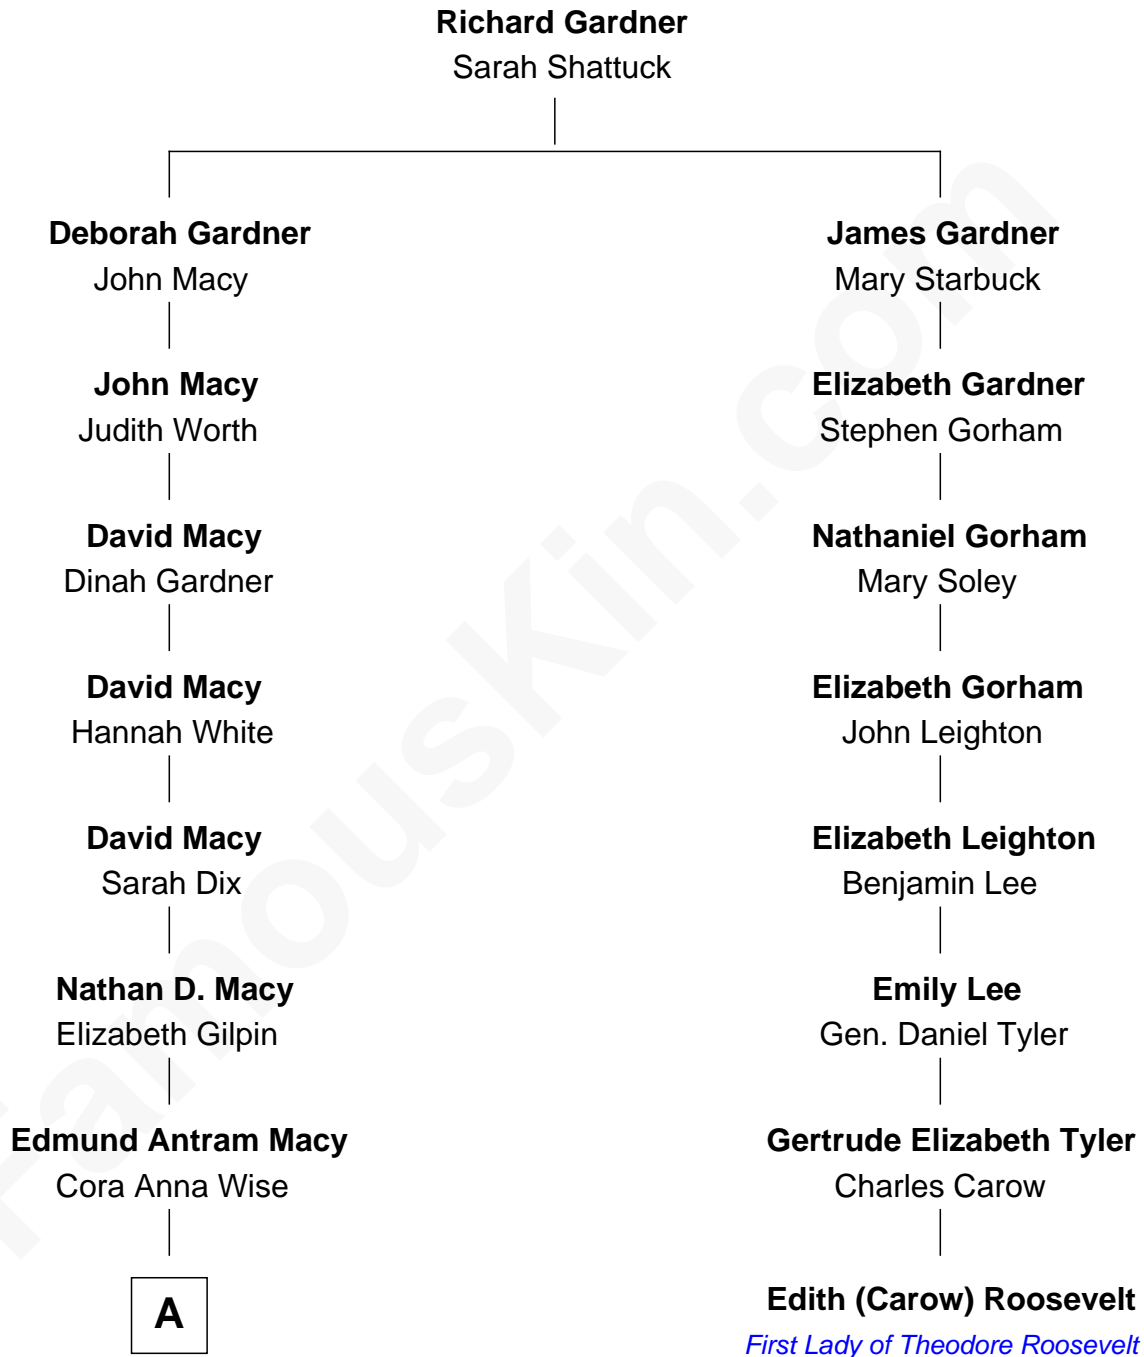

# FamousKin.com

## Relationship Chart of

### Ethan Hawke

Actor, Director, Screenwriter, Novelist

7th cousin 3 times removed of

### Edith (Carow) Roosevelt

First Lady of President Theodore Roosevelt

**A**

—  
**Winifred E. Macy**  
Herbert Clark Hartssock

—  
**Betty Virginia Hartssock**  
Frank Taylor Hawke

—  
**James Steven Hawke**  
Leslie Carole Green