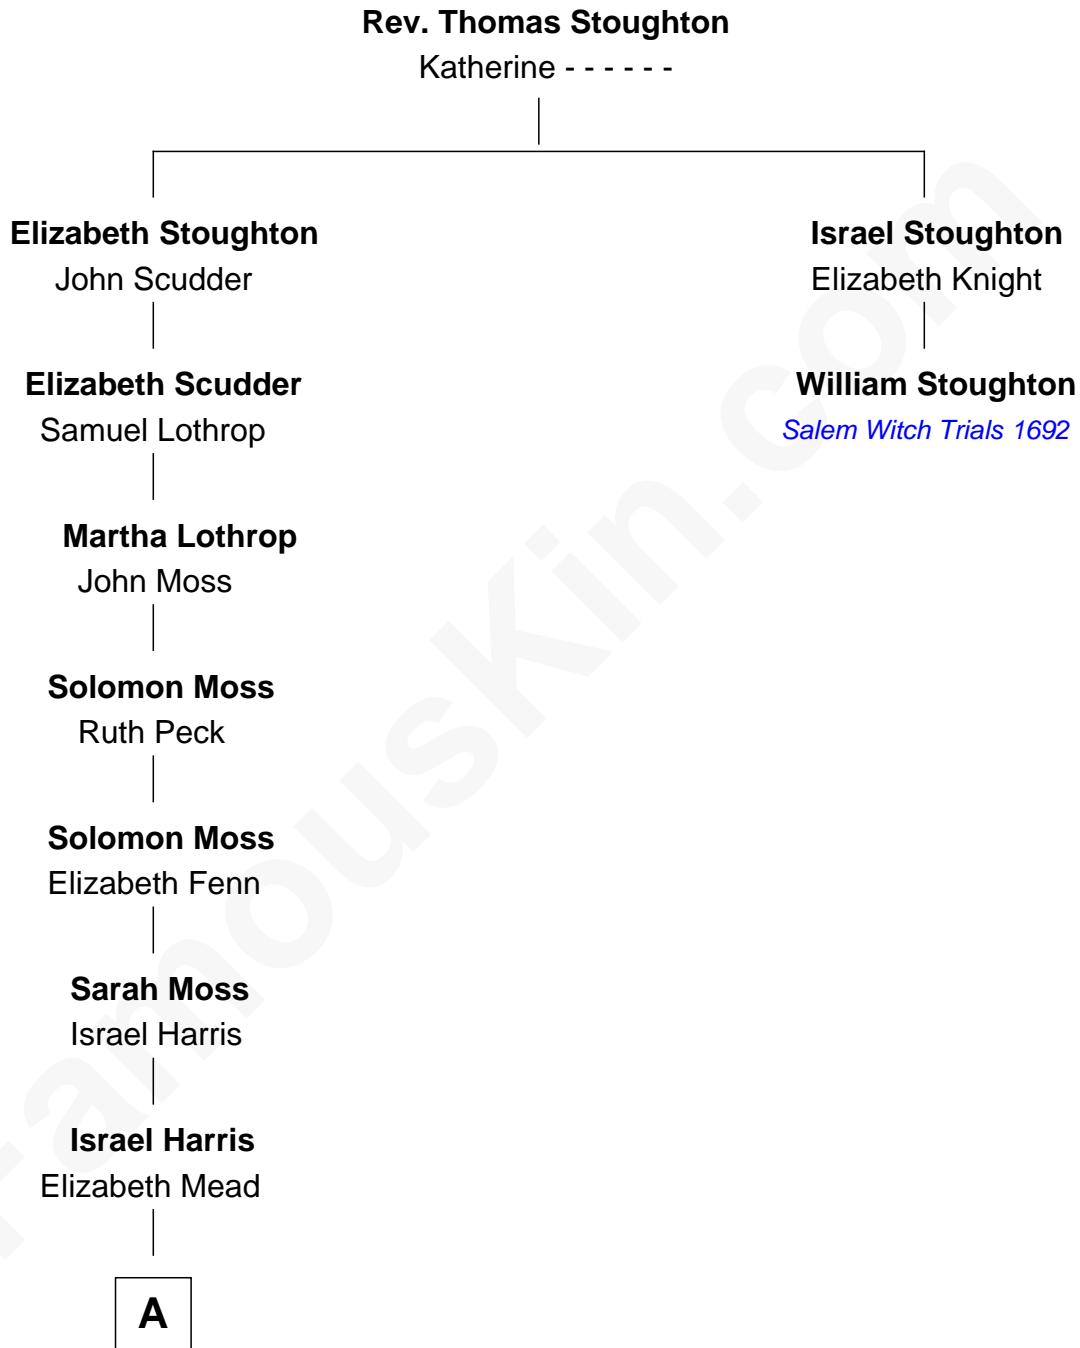

William Stoughton

Chief Judge and Prosecutor, Salem Witch Trials 1692