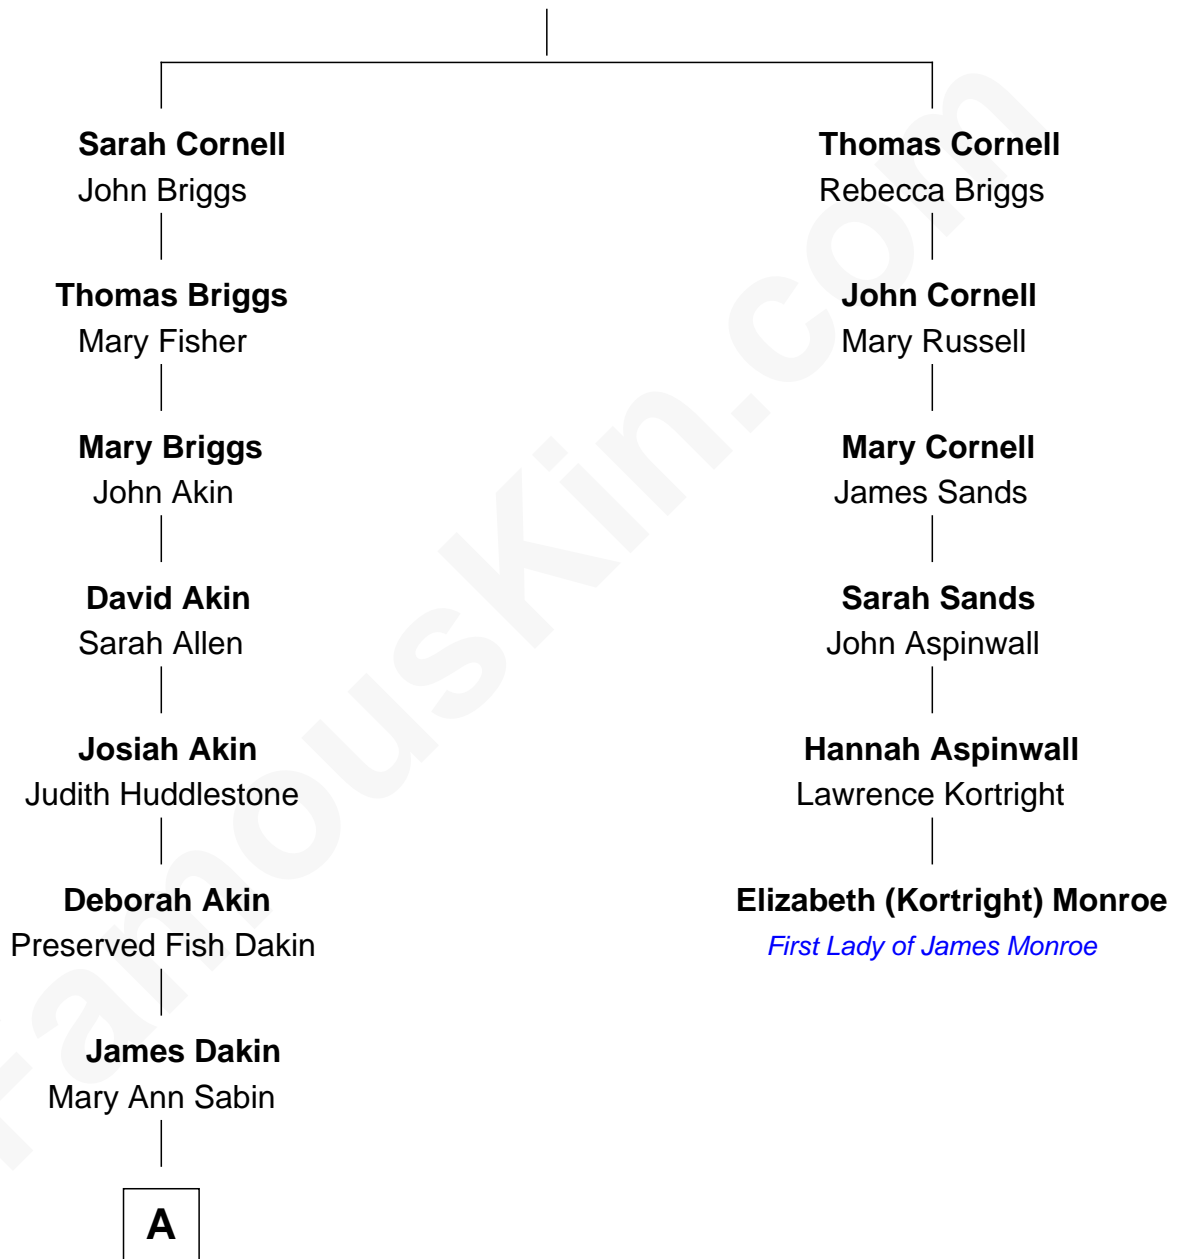

## Relationship Chart of

### Ethan Hawke

Actor, Director, Screenwriter, Novelist

5th cousin 7 times removed of

**Elizabeth (Kortright) Monroe**

First Lady of President James Monroe

----- Cornell

**A**

—  
**Dr. Edwin Francis Dakin**

Hannah Jane Bellar

—  
**Ida Jane Dakin**

George Washington Hawke

—  
**Ronald M. Hawke**

Edith S. Mosher

—  
**Frank Taylor Hawke**

Betty Virginia Hartsock

—  
**James Steven Hawke**

Leslie Carole Green

—  
**Ethan Hawke**

*Movie Actor*