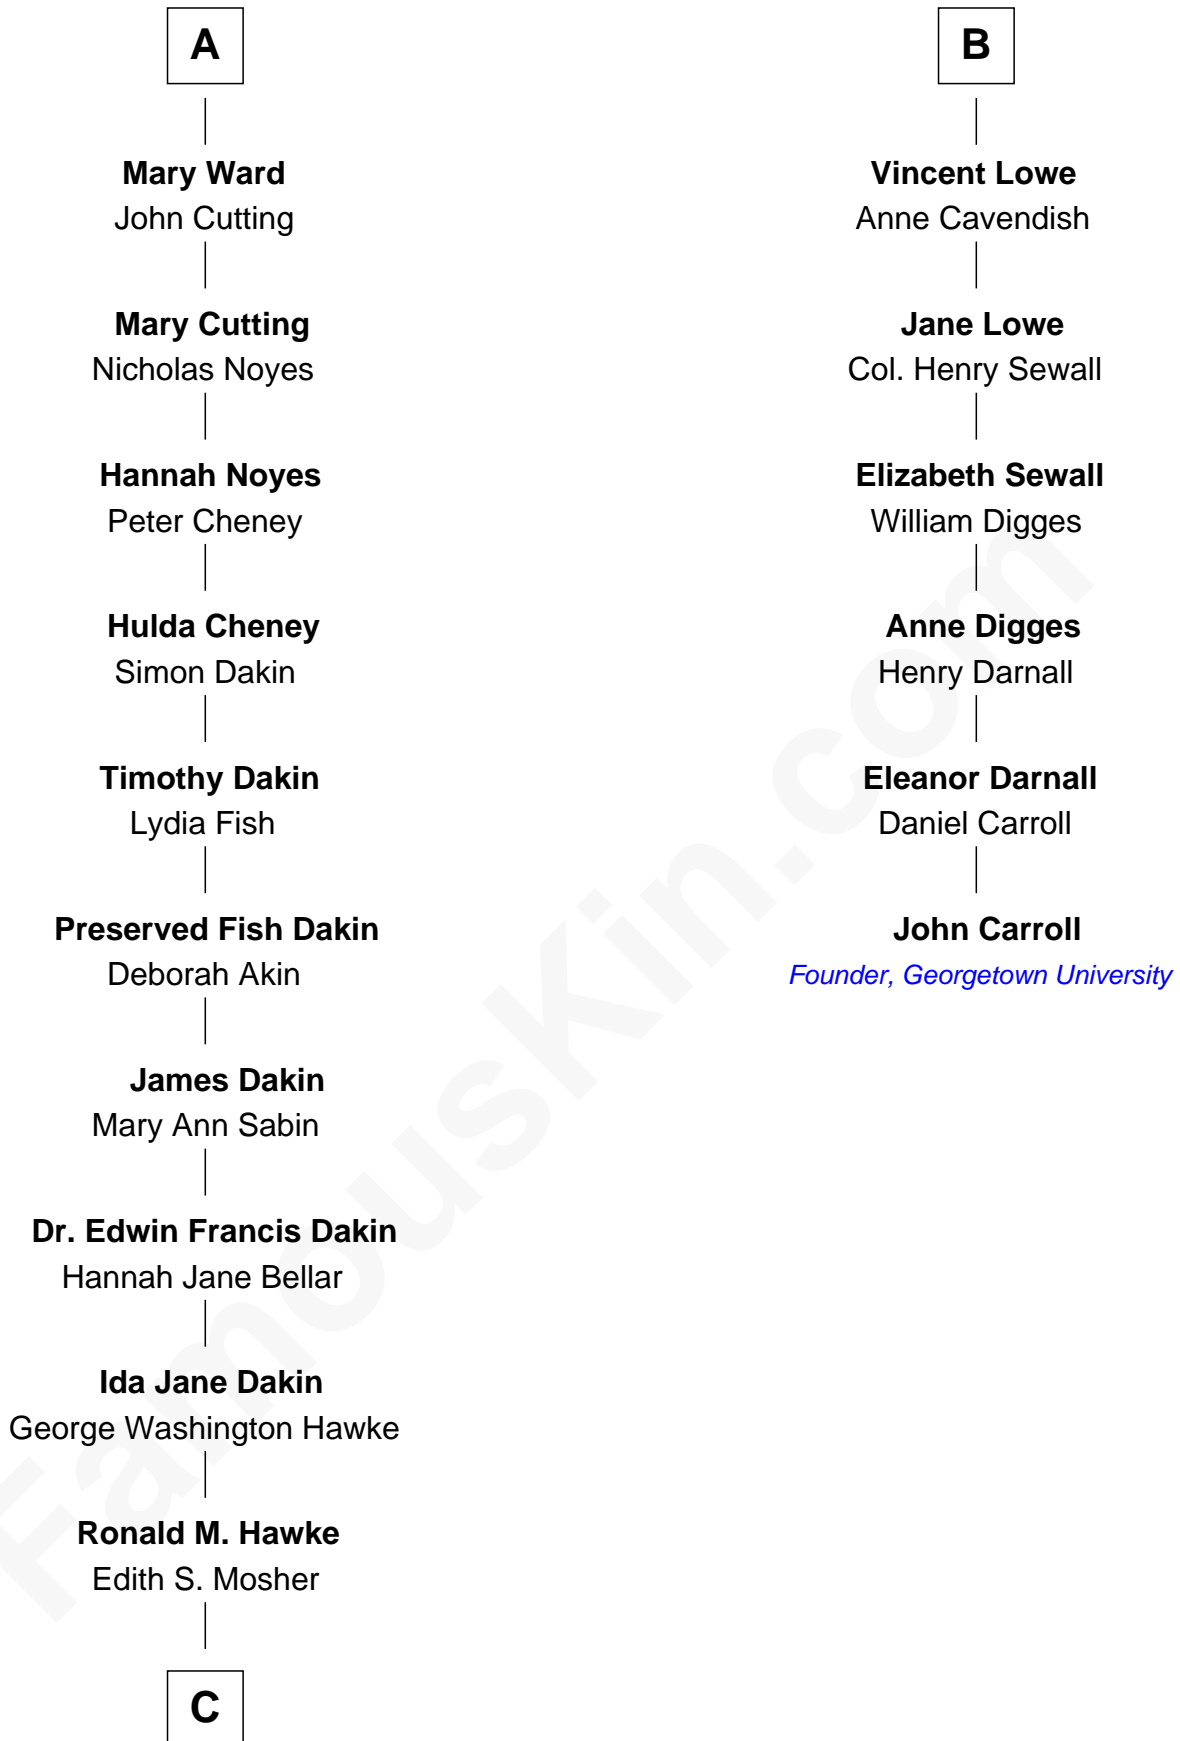

FamousKin.com

Relationship Chart of

Ethan Hawke

Actor, Director, Screenwriter, Novelist

12th cousin 7 times removed of

John Carroll

Founder of Georgetown University

C

—
Frank Taylor Hawke
Betty Virginia Hartsock

—
James Steven Hawke
Leslie Carole Green

—
Ethan Hawke
Movie Actor

FamousKin.com