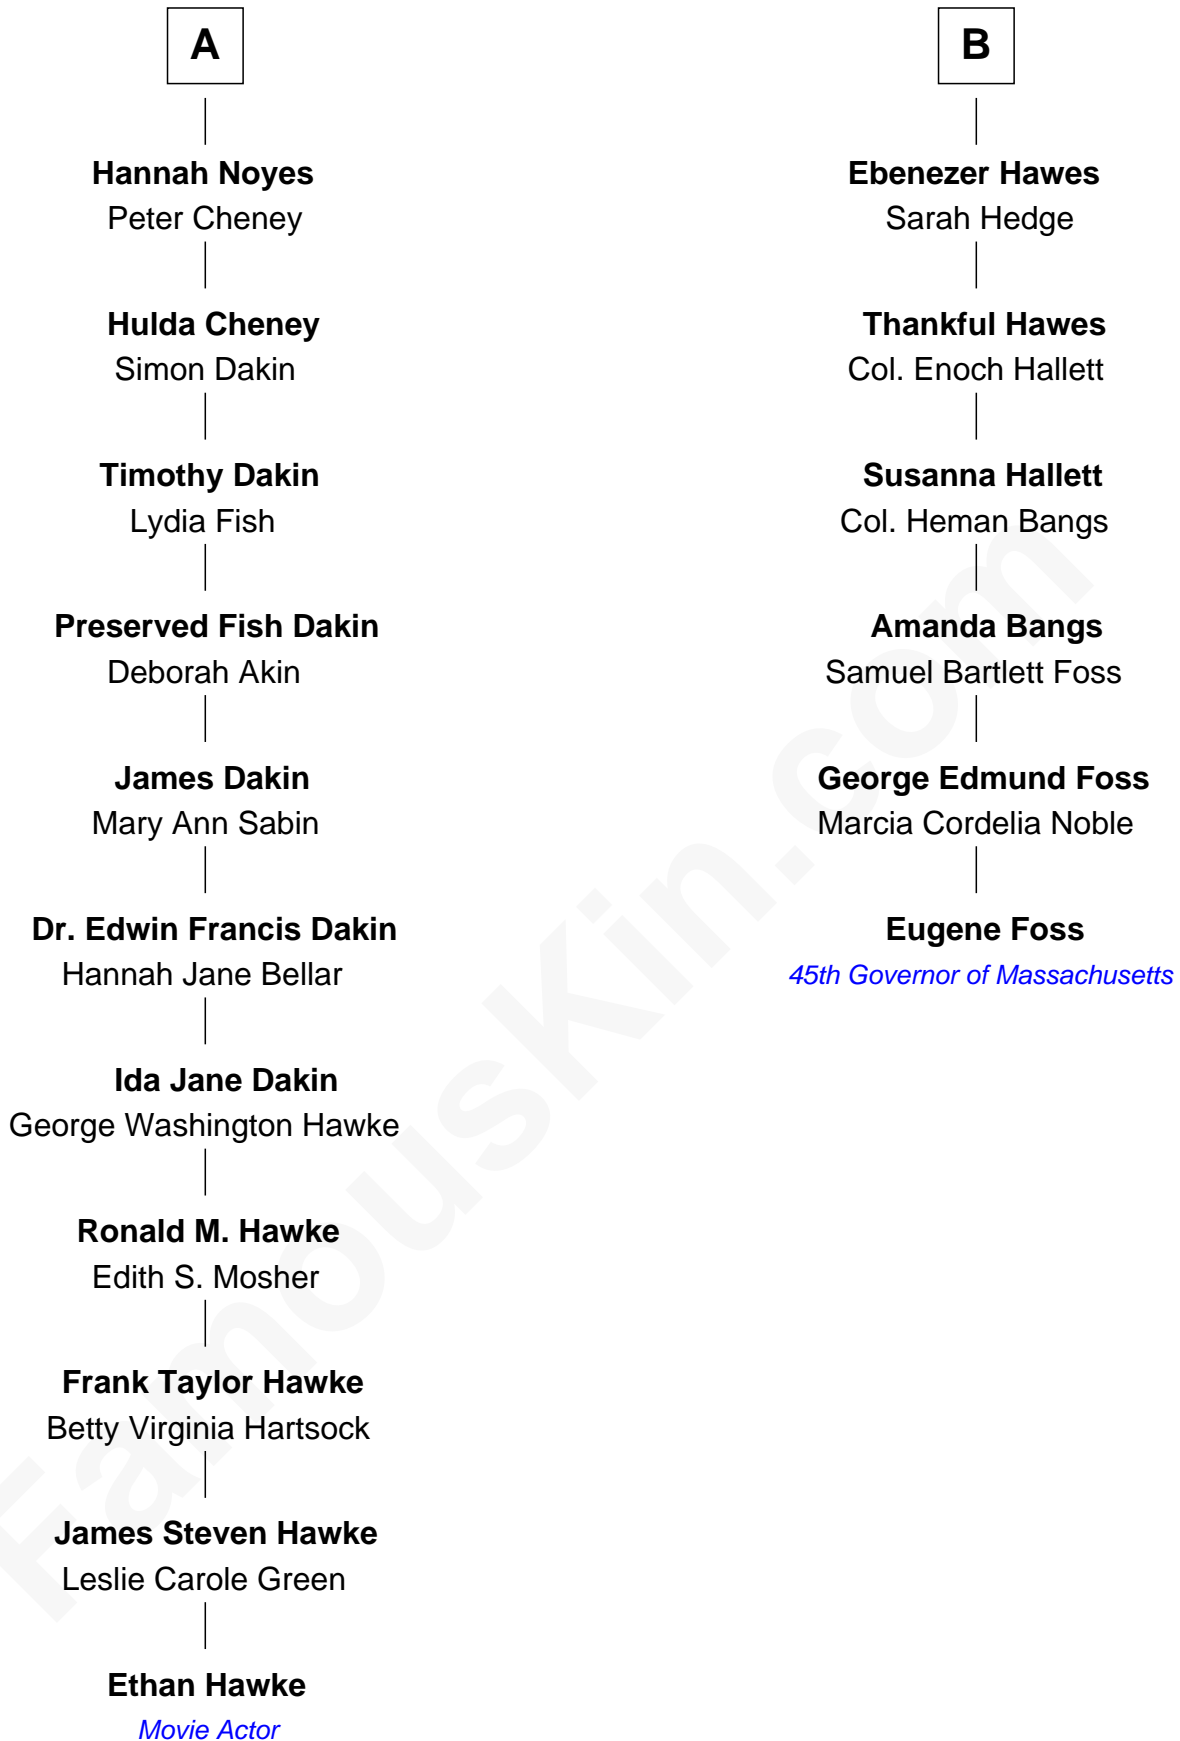

## Relationship Chart of

### Ethan Hawke

Actor, Director, Screenwriter, Novelist

12th cousin 5 times removed of

### Eugene Foss

45th Governor of Massachusetts

Ethan Hawke photo by [Nicolas Genin](#) ([CC BY-SA 2.0](#))