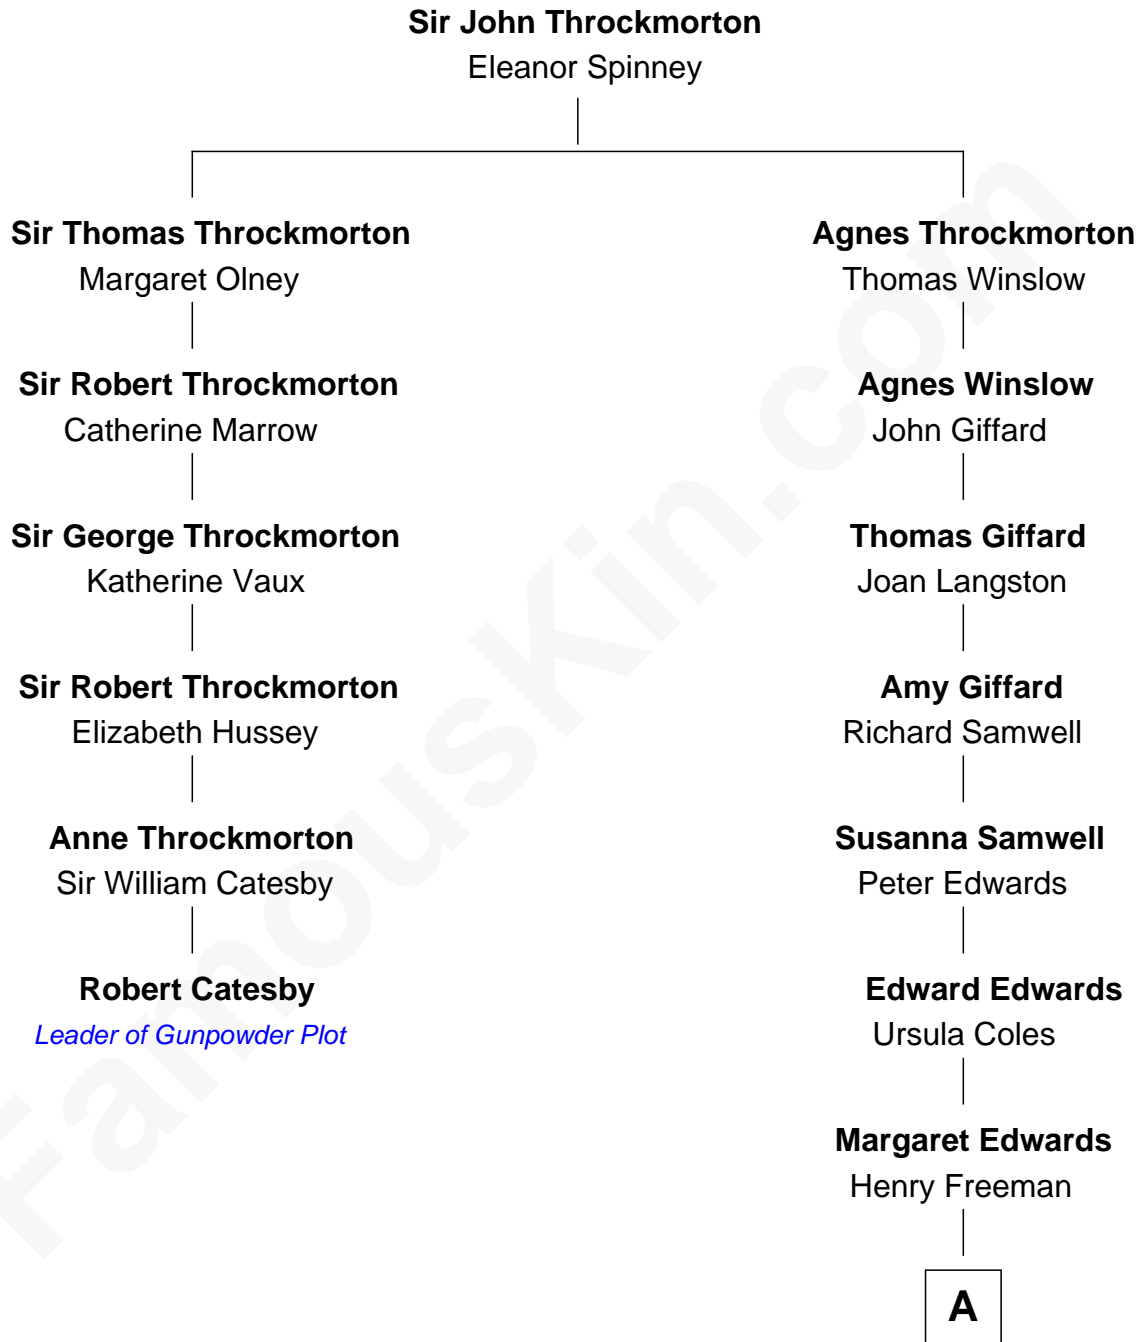

# FamousKin.com Relationship Chart of

**Robert Catesby**

*Leader of Gunpowder Plot*

5th cousin 10 times removed of

**Thomas Waldo Story**

*English/American Sculptor*

**A**

**Alice Freeman**

John Thompson

**Dorothy Thompson**

Thomas Parke

**Martha Parke**

Isaac Wheeler

**Martha Wheeler**

John Williams

**Eunice Williams**

Joseph Gallup

**Lucy Gallup**

James Eldredge

**Oliver Eldredge**

Hannah Finalley

**Emelyn Eldredge**

William Wetmore Story

**Thomas Waldo Story**

*English/American Sculptor*