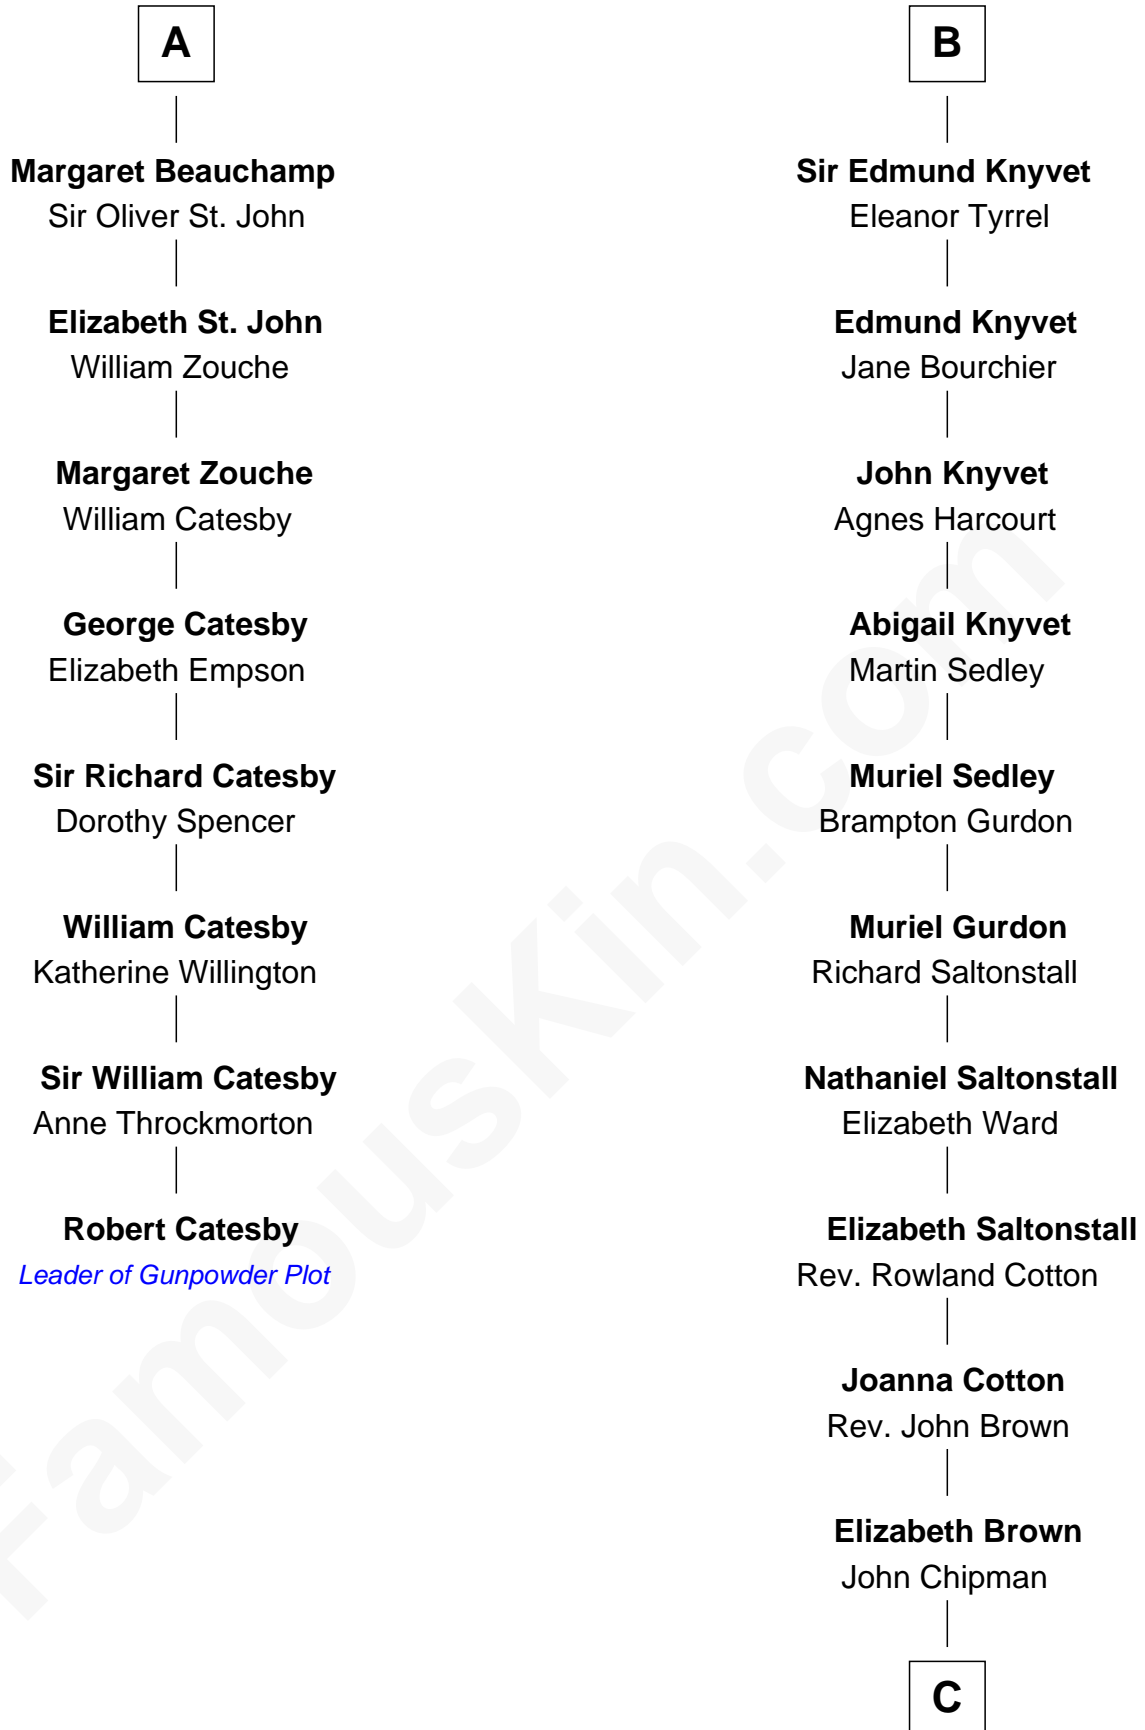

FamousKin.com Relationship Chart of

Robert Catesby

Leader of Gunpowder Plot

14th cousin 5 times removed of

Horace Gray

U.S. Supreme Court Justice

Sir Humphrey de Bohun

Maud of Eu

C

Elizabeth Chipman

William Gray

Horace Gray

Harriet Upham

Horace Gray

U.S. Supreme Court Justice

FamousKin.com