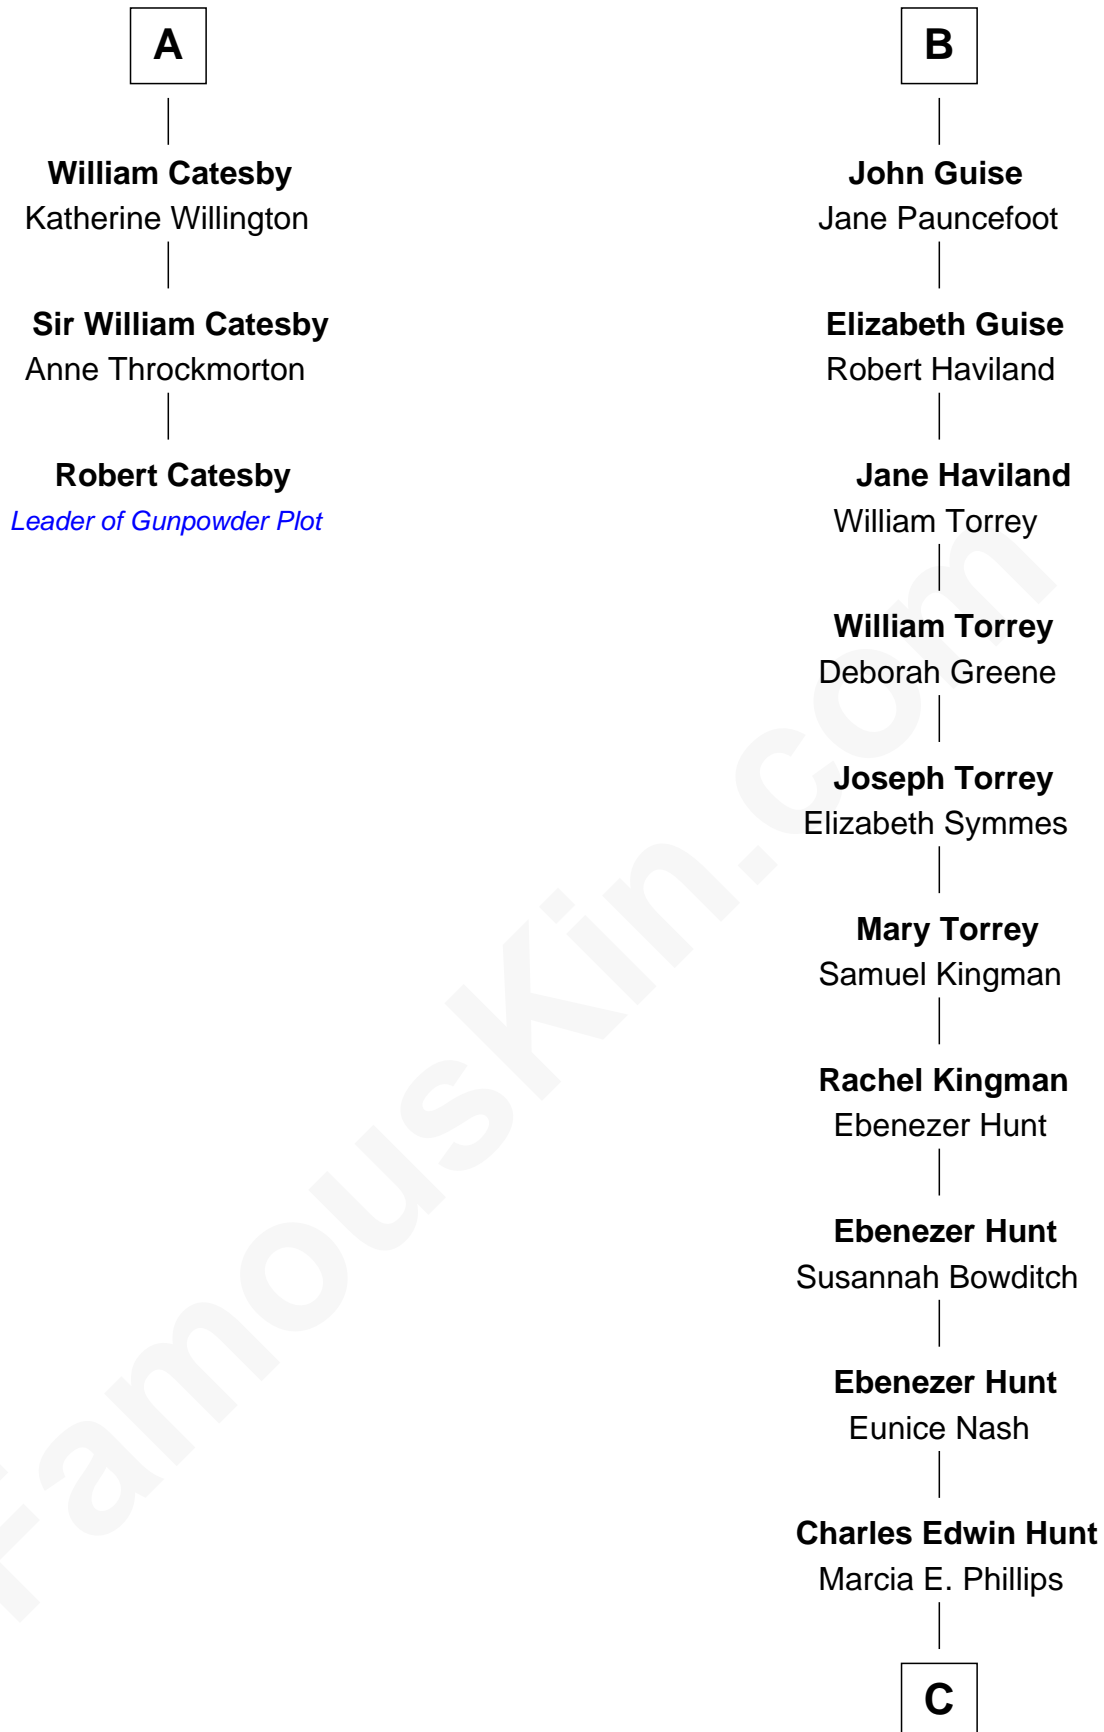

# FamousKin.com Relationship Chart of

**Robert Catesby**

*Leader of Gunpowder Plot*

9th cousin 11 times removed of

**Linda Hunt**

*TV and Movie Actress*

**Sir William de Ros**  
Margery de Badlesmere

**Elizabeth de Roos**  
Sir William la Zouche

**Sir William la Zouche**  
Agnes Greene

**Sir William la Zouche**  
Elizabeth - - - - -

**William Zouche**  
Elizabeth St. John

**Margaret Zouche**  
William Catesby

**George Catesby**  
Elizabeth Empson

**Sir Richard Catesby**  
Dorothy Spencer

**A**

**Thomas de Ros**  
Beatrice de Stafford

**Margaret de Ros**  
Sir Reynold Grey

**Sir John Grey**  
Constance de Holand

**Sir Edmund Grey**  
Katherine Percy

**Anne Grey**  
Sir John Grey

Probable

**Tacy Grey**  
John Guise

**William Guise**  
Mary Rotsey

**B**

**C**

**Charles Phillips Hunt**

Ella Maria Read