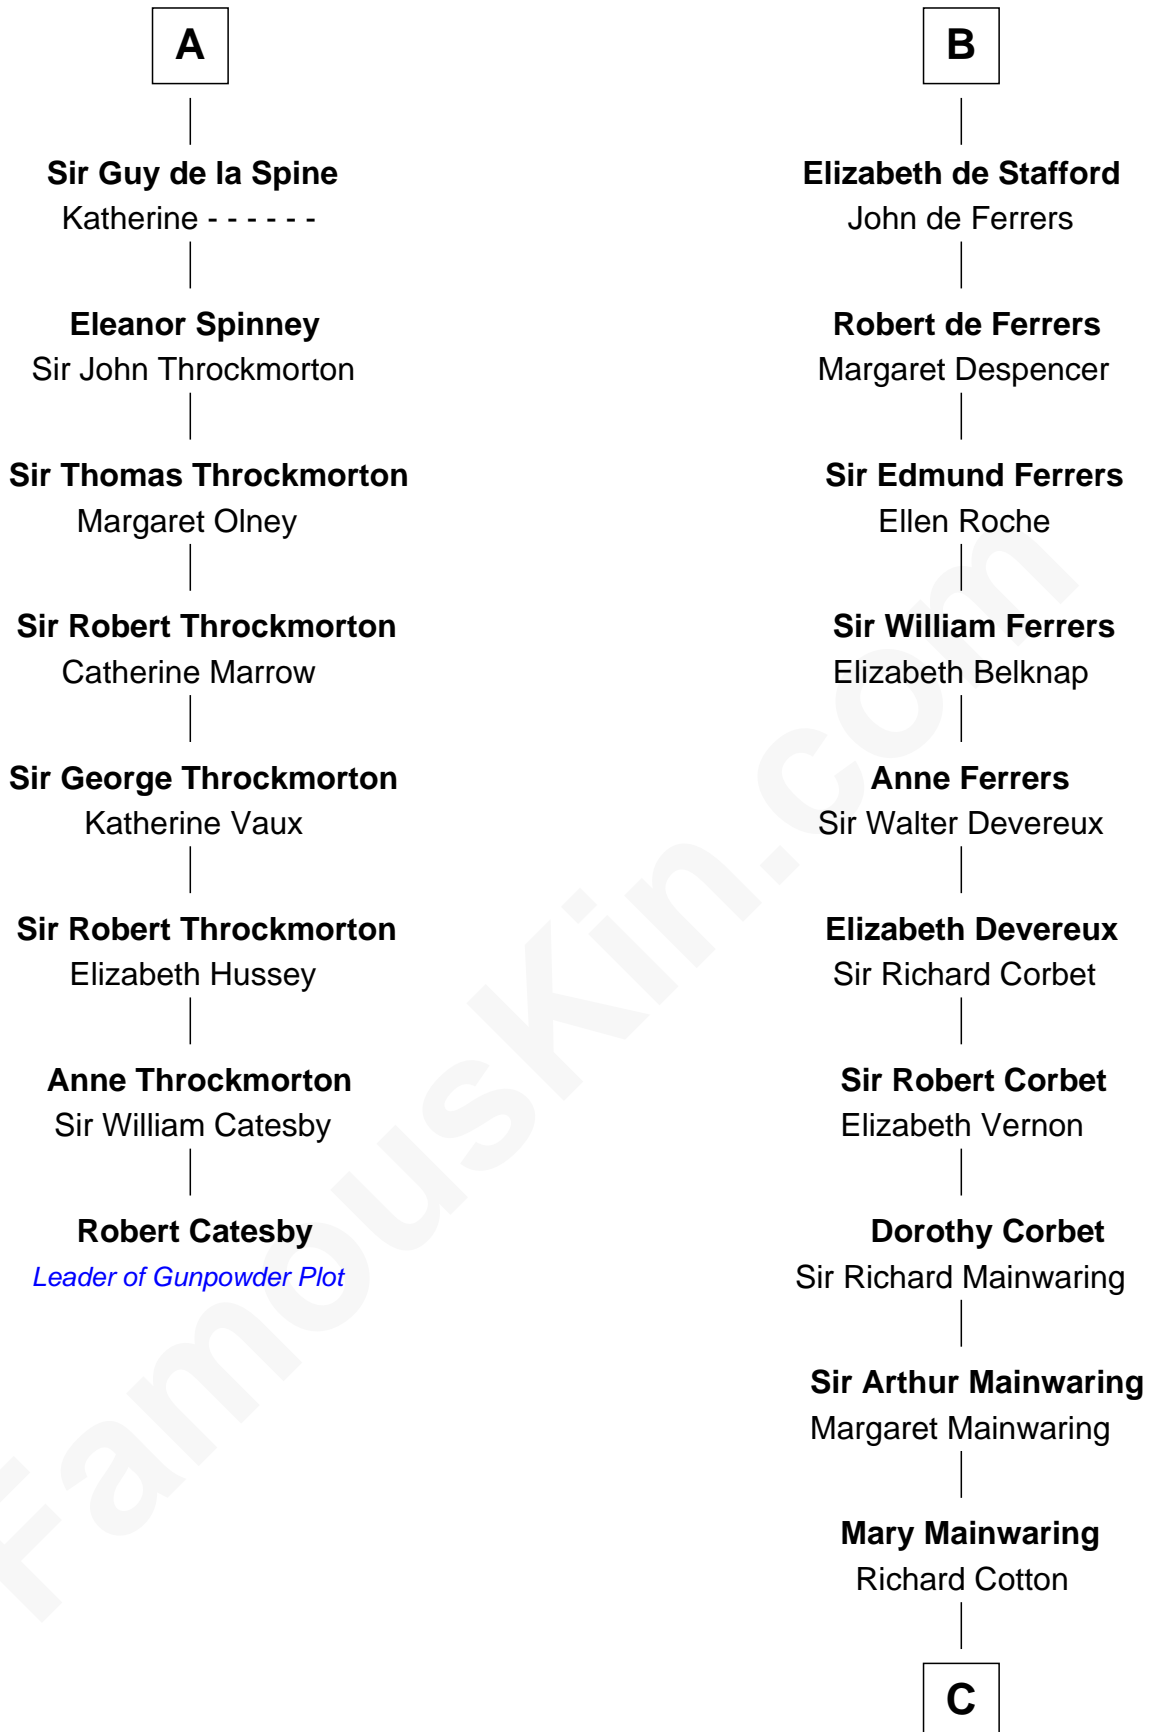

# FamousKin.com Relationship Chart of

**Robert Catesby**

*Leader of Gunpowder Plot*

14th cousin 4 times removed of

**Robert Abell**

*(c1605 - 1663) Great Migration Immigrant 1630*

**C**

—  
**Frances Cotton**

George Abell

—  
**Robert Abell**

*Great Migration Immigrant 1630*

FamousKin.com