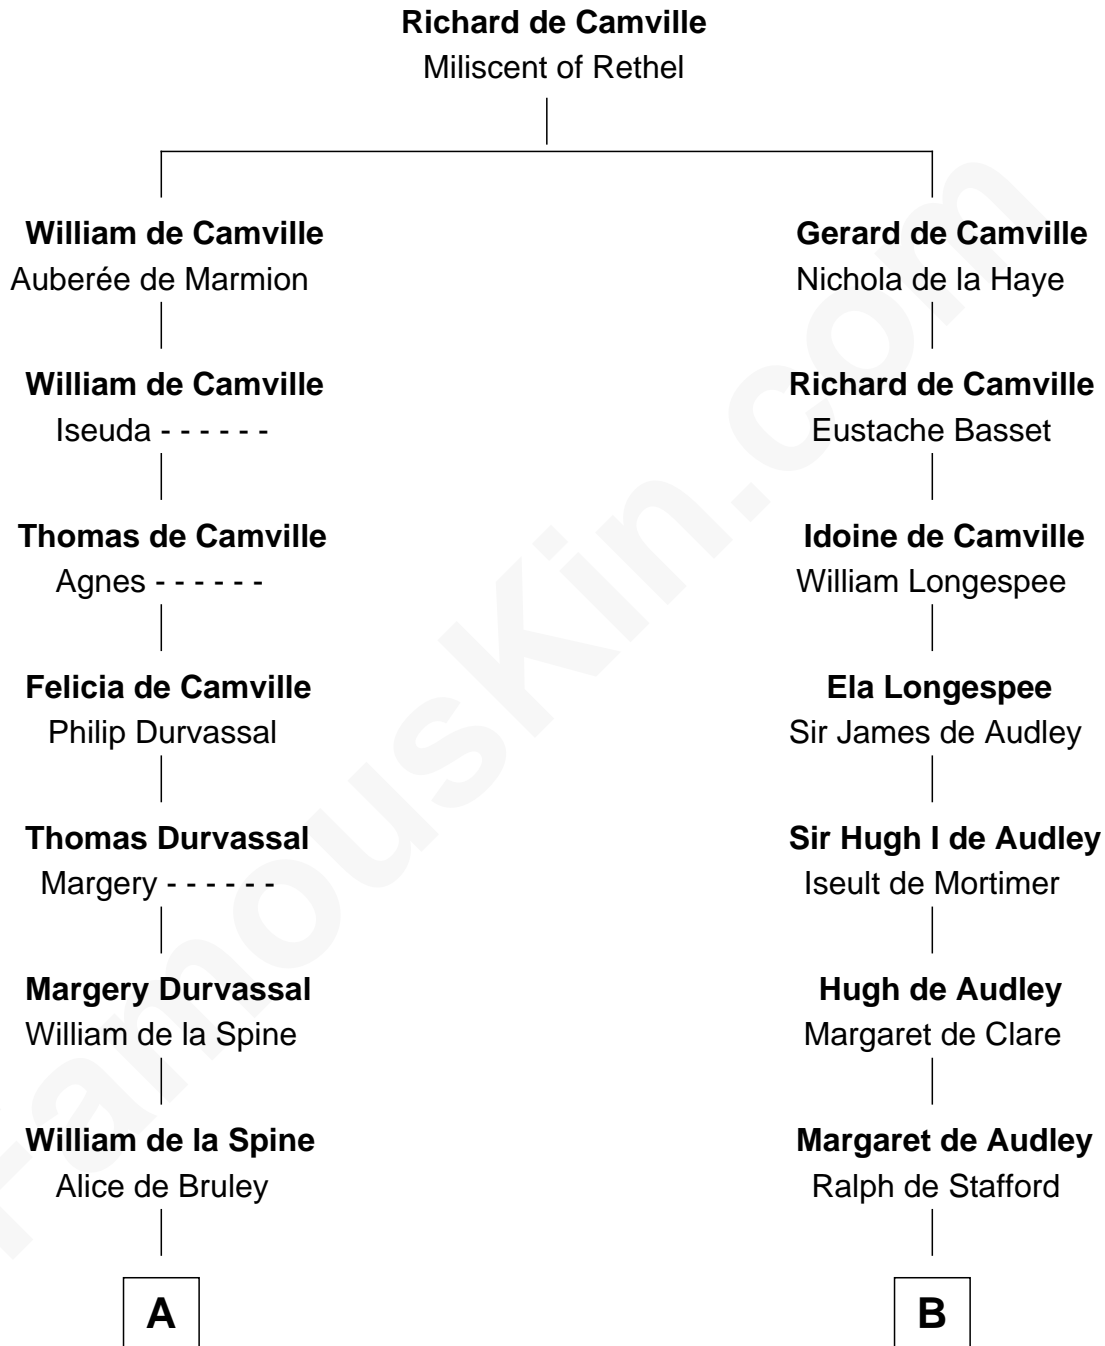

# FamousKin.com Relationship Chart of

**Robert Catesby**

*Leader of Gunpowder Plot*

14th cousin 4 times removed of

**Robert Abell**

*(c1605 - 1663) Great Migration Immigrant 1630*

**C**

—  
**Frances Cotton**

George Abell

—  
**Robert Abell**

*Great Migration Immigrant 1630*

FamousKin.com