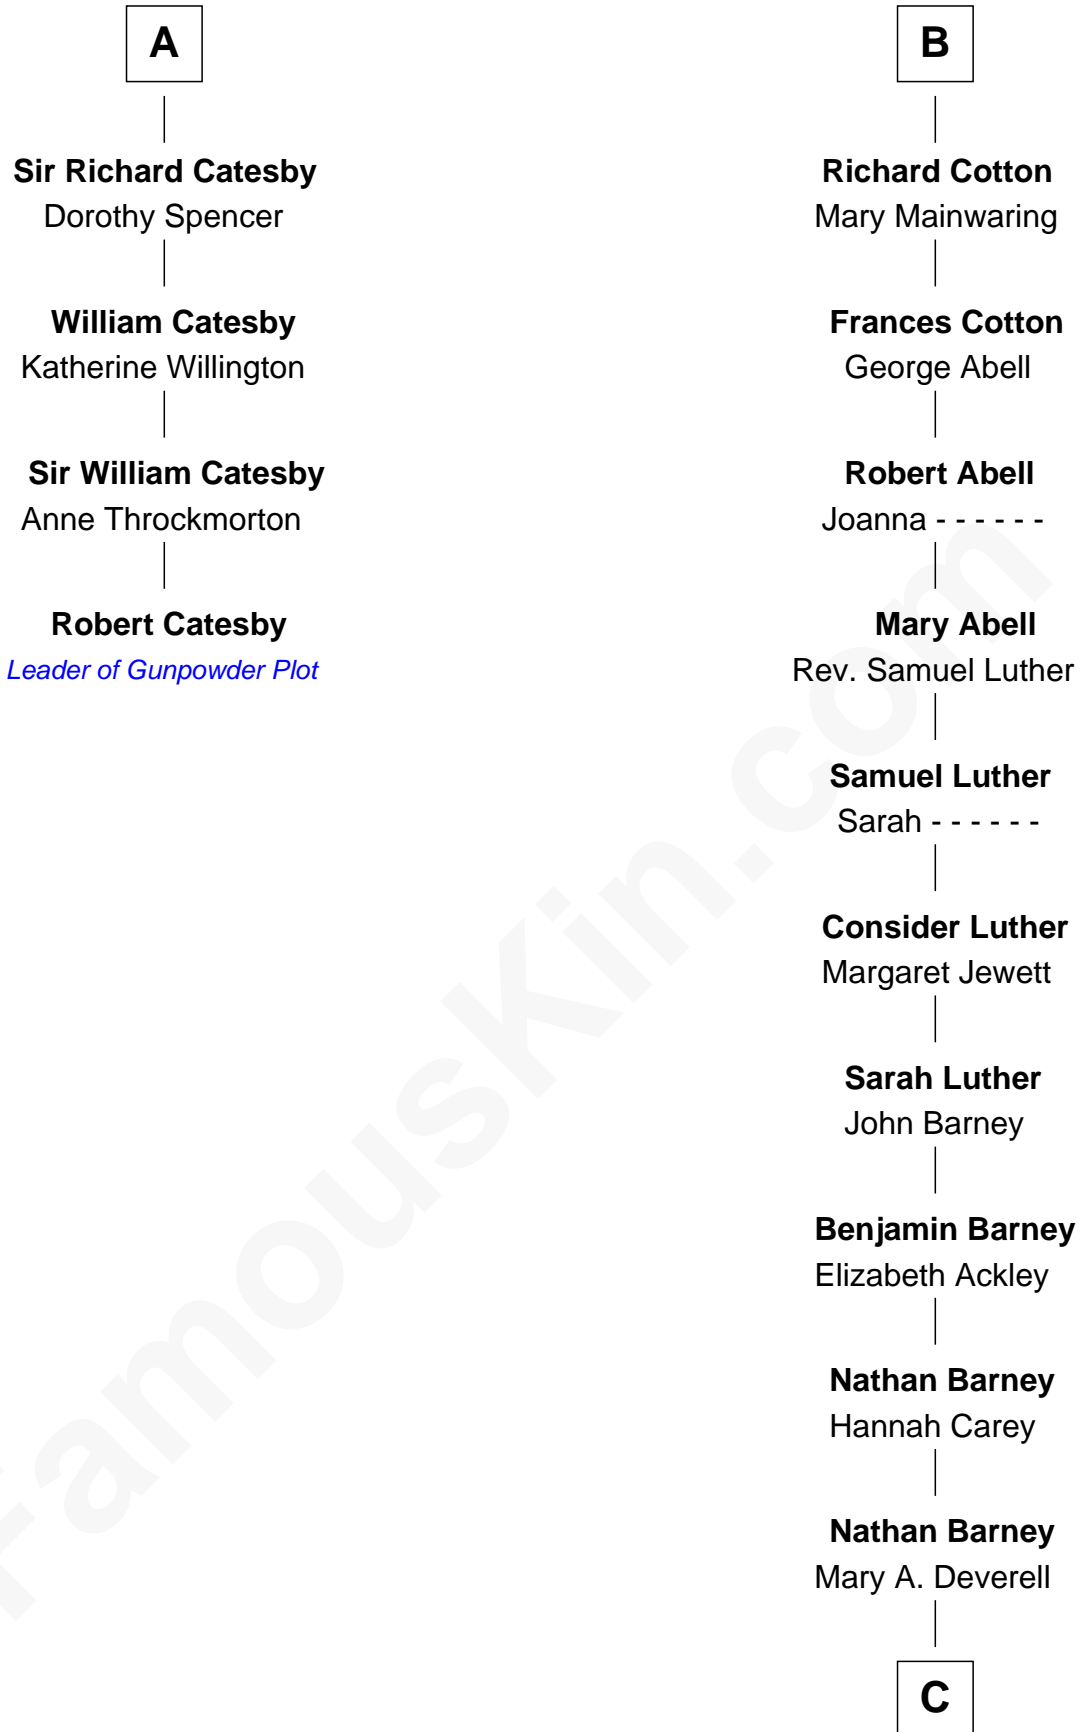

FamousKin.com Relationship Chart of

Robert Catesby

Leader of Gunpowder Plot

10th cousin 9 times removed of

Elizabeth Montgomery

TV Actress - "Bewitched"

Eudo la Zouche
Milicent de Cantilupe

C

—
Mary Weed Barney
Henry Montgomery

—
Henry Montgomery
Elizabeth Bryan Allen

—
Elizabeth Montgomery
TV Actress - "Bewitched"

FamousKin.com