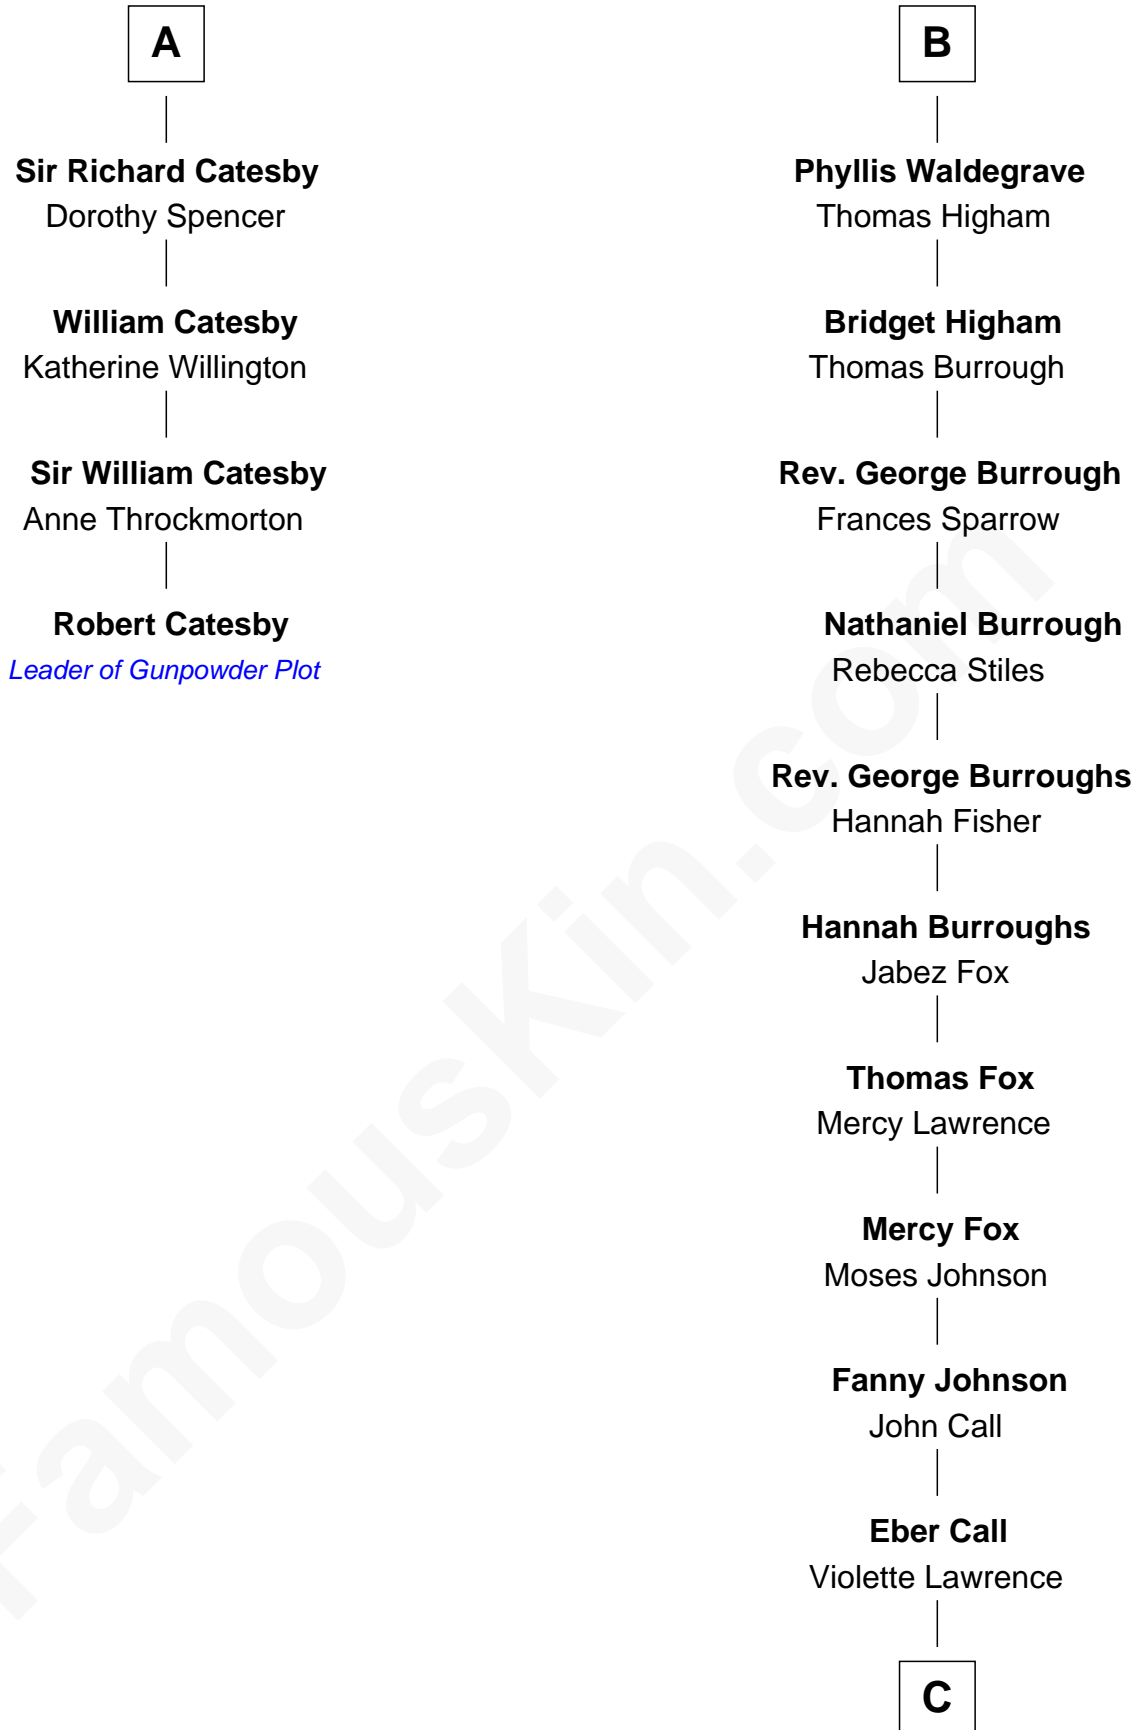

FamousKin.com Relationship Chart of

Robert Catesby

Leader of Gunpowder Plot

10th cousin 9 times removed of

Walt Disney

Co-Founder of The Walt Disney Company

Sir William la Zouche

Maud Lovel

William Zouche

Elizabeth St. John

Margaret Zouche

William Catesby

George Catesby

Elizabeth Empson

A

Milicent la Zouche

Sir William Deincourt

Margaret Deincourt

Sir Robert de Tibetot

Elizabeth de Tibetot

Sir Philip le Despencer

Margery Despencer

Sir Roger Wentworth

Henry Wentworth

Elizabeth Howard

Margery Wentworth

Sir William Waldegrave

George Waldegrave

Anne Drury

B

C

Charles Call
Henrietta Gross