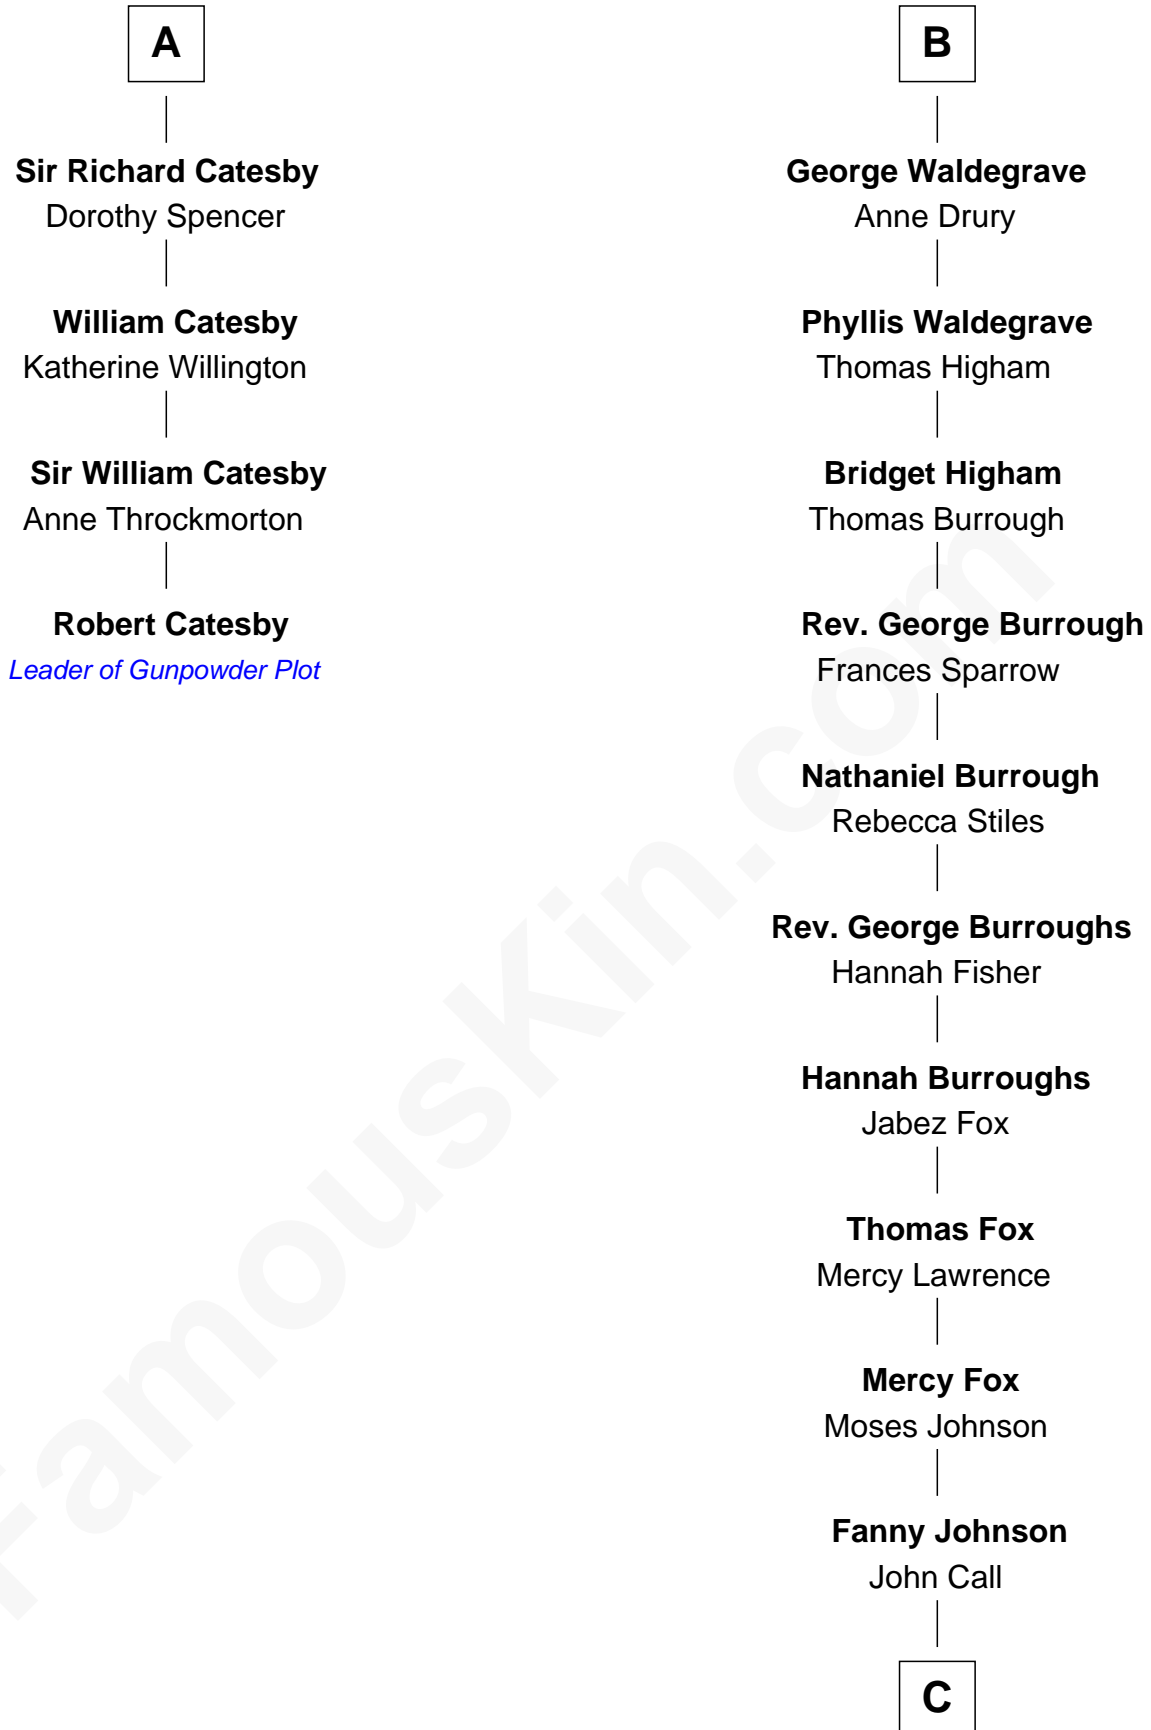

FamousKin.com Relationship Chart of

Robert Catesby

Leader of Gunpowder Plot

10th cousin 10 times removed of

Walt Disney

Co-Founder of The Walt Disney Company

William de Ros
Maude de Vaux

Sir William de Ros
Margery de Badlesmere

A

Agnes de Ros
Pain de Tibetot

Sir John de Tibetot
Margaret de Badlesmere

Sir Robert de Tibetot
Margaret Deincourt

Elizabeth de Tibetot
Sir Philip le Despencer

Margery Despencer
Sir Roger Wentworth

Henry Wentworth
Elizabeth Howard

Margery Wentworth
Sir William Waldegrave

B

C

—
Eber Call

Violette Lawrence

—
Charles Call

Henrietta Gross

—
Flora Call