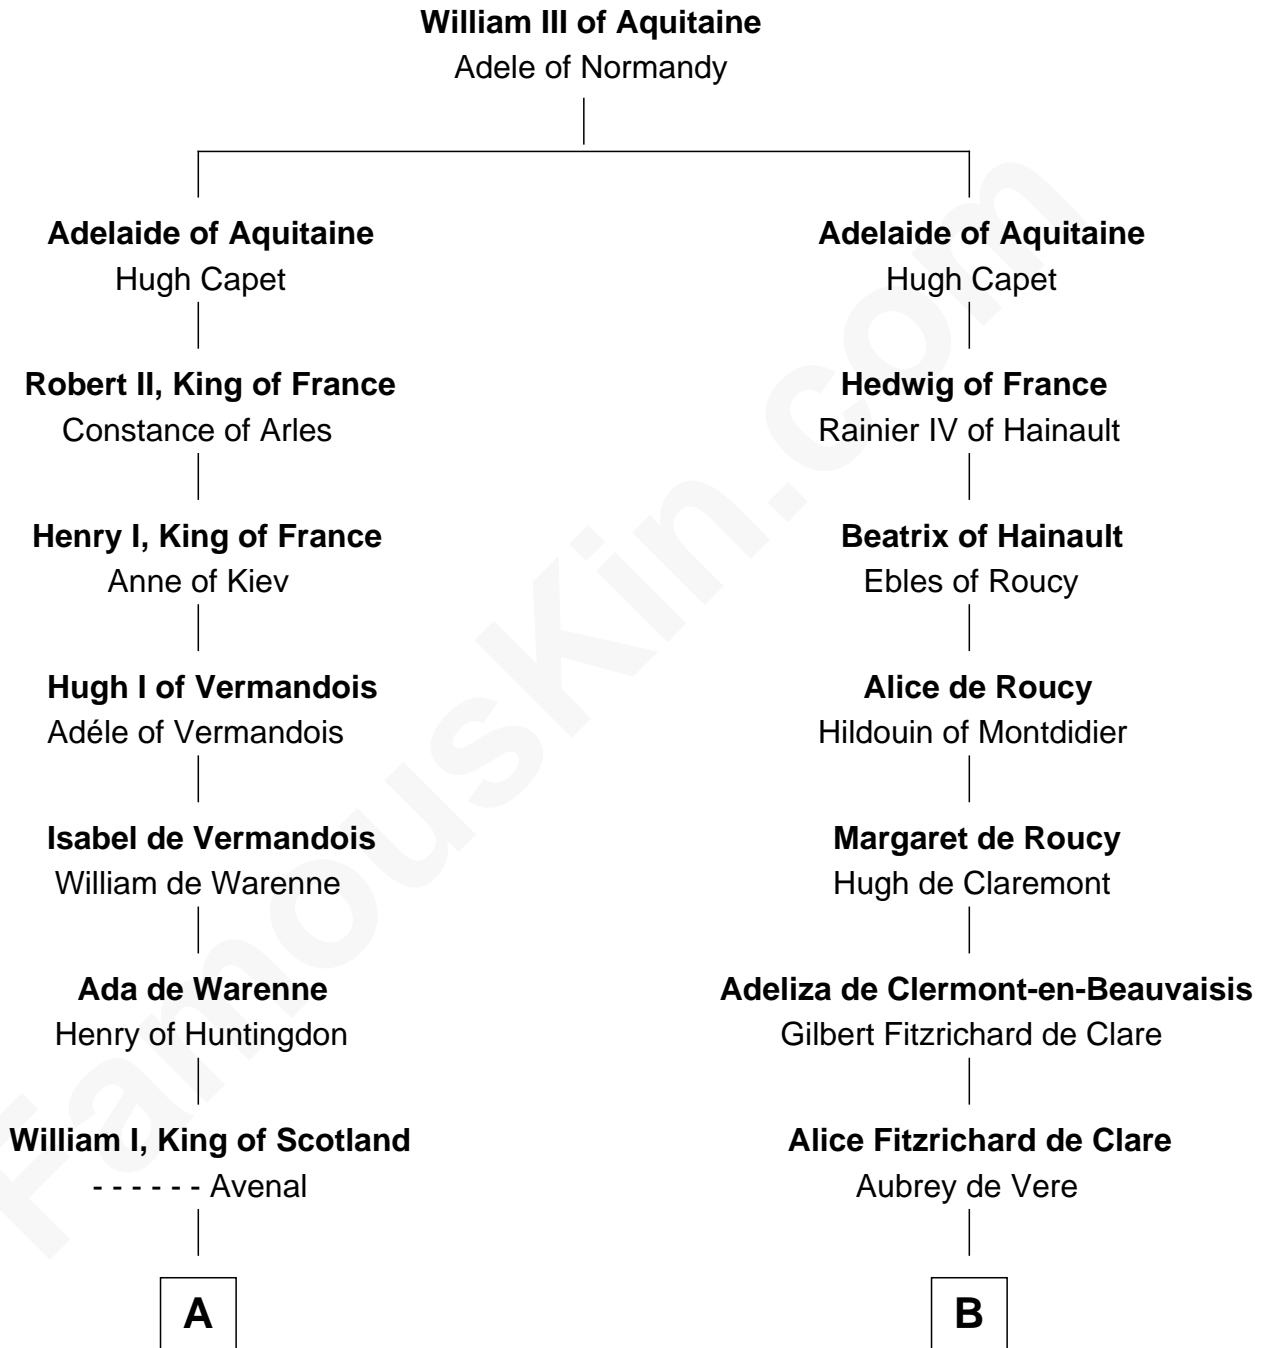

FamousKin.com Relationship Chart of

Robert Catesby

Leader of Gunpowder Plot

8th cousin 13 times removed of

Roger le Bigod

Magna Carta Surety

C

—
George Catesby
Elizabeth Empson

—
Sir Richard Catesby
Dorothy Spencer

—
William Catesby
Katherine Willington

—
Sir William Catesby
Anne Throckmorton

—
Robert Catesby
Leader of Gunpowder Plot

FamousKin.com