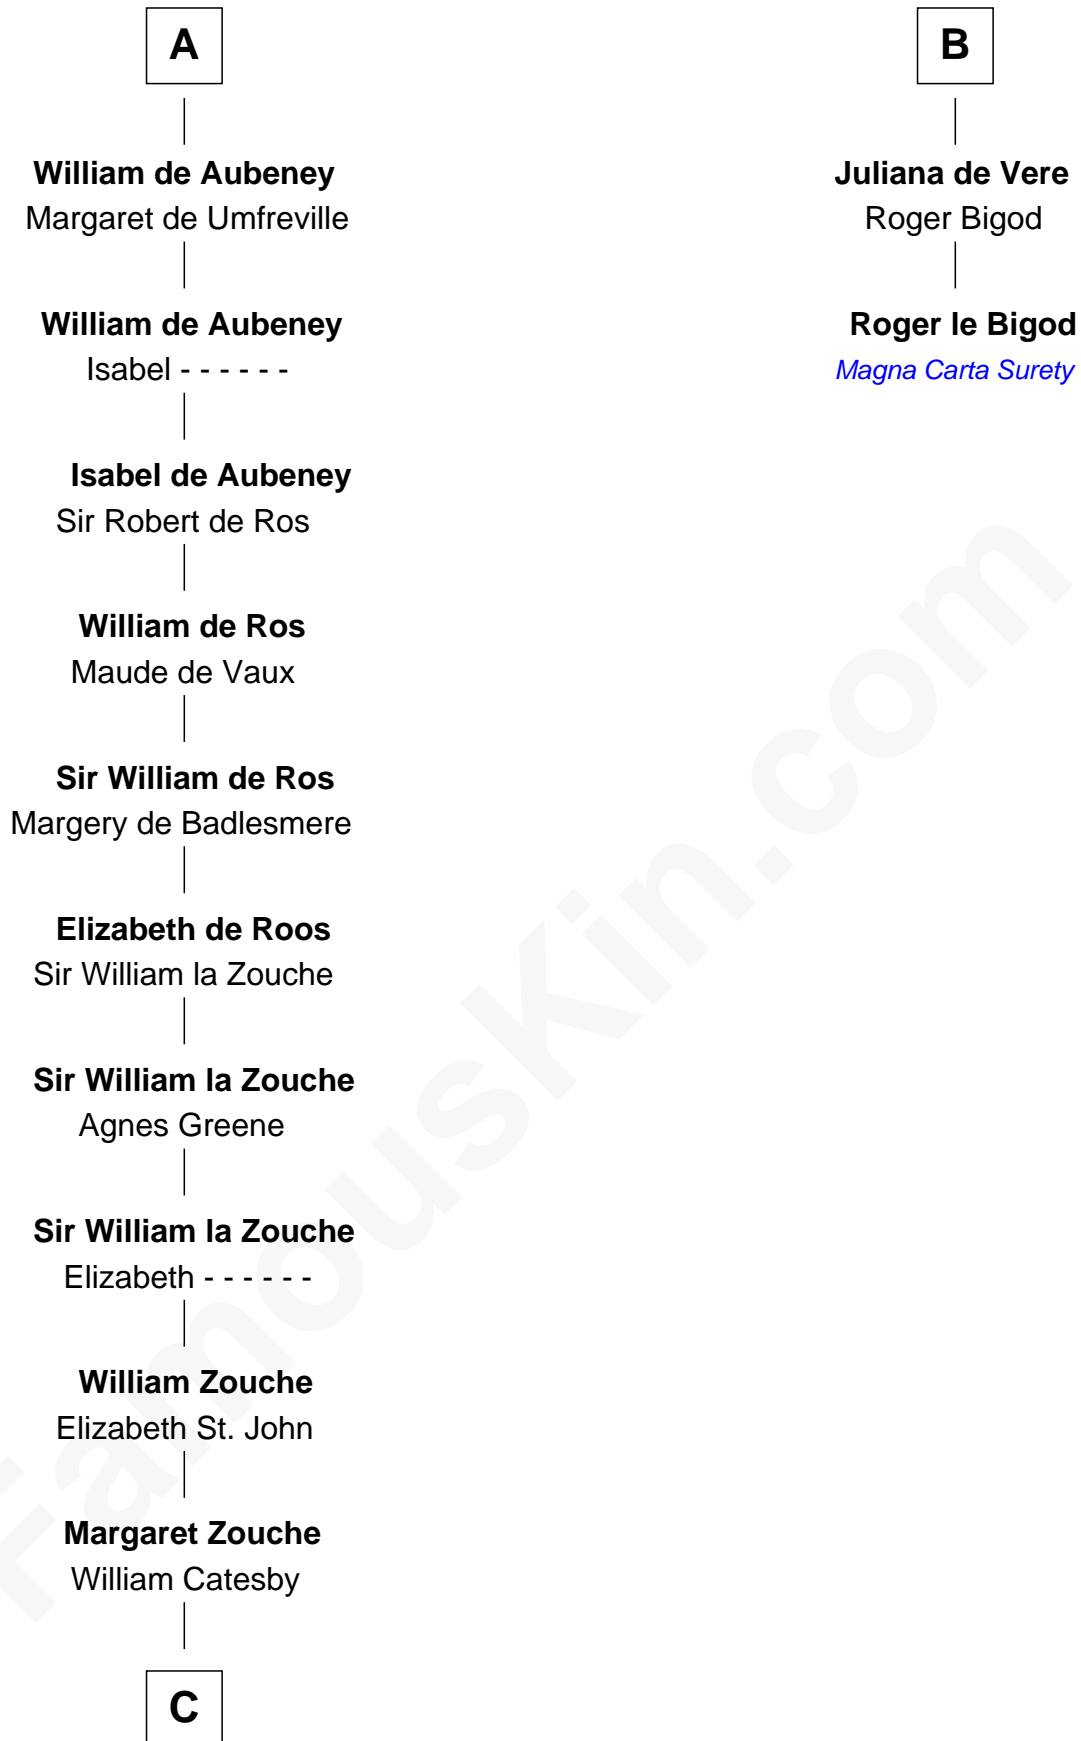

FamousKin.com Relationship Chart of

Robert Catesby

Leader of Gunpowder Plot

8th cousin 13 times removed of

Roger le Bigod

Magna Carta Surety

Rollo of Normandy

Poppa of Bayeux

William I of Normandy

Sprota of Bretagn

Richard I of Normandy

Godfrey of Brionne

Gilbert Crispin

Richard Fitzgilbert

Rohese Giffard

Robert Fitzrichard

Gilbert Crispin

Richard Fitzgilbert

Rohese Giffard

Gilbert Fitzrichard de Clare

Adeliza de Clermont-en-Beauvaisis

Alice Fitzrichard de Clare

Aubrey de Vere

B

C

—
George Catesby
Elizabeth Empson

—
Sir Richard Catesby
Dorothy Spencer

—
William Catesby
Katherine Willington

—
Sir William Catesby
Anne Throckmorton

—
Robert Catesby
Leader of Gunpowder Plot

FamousKin.com