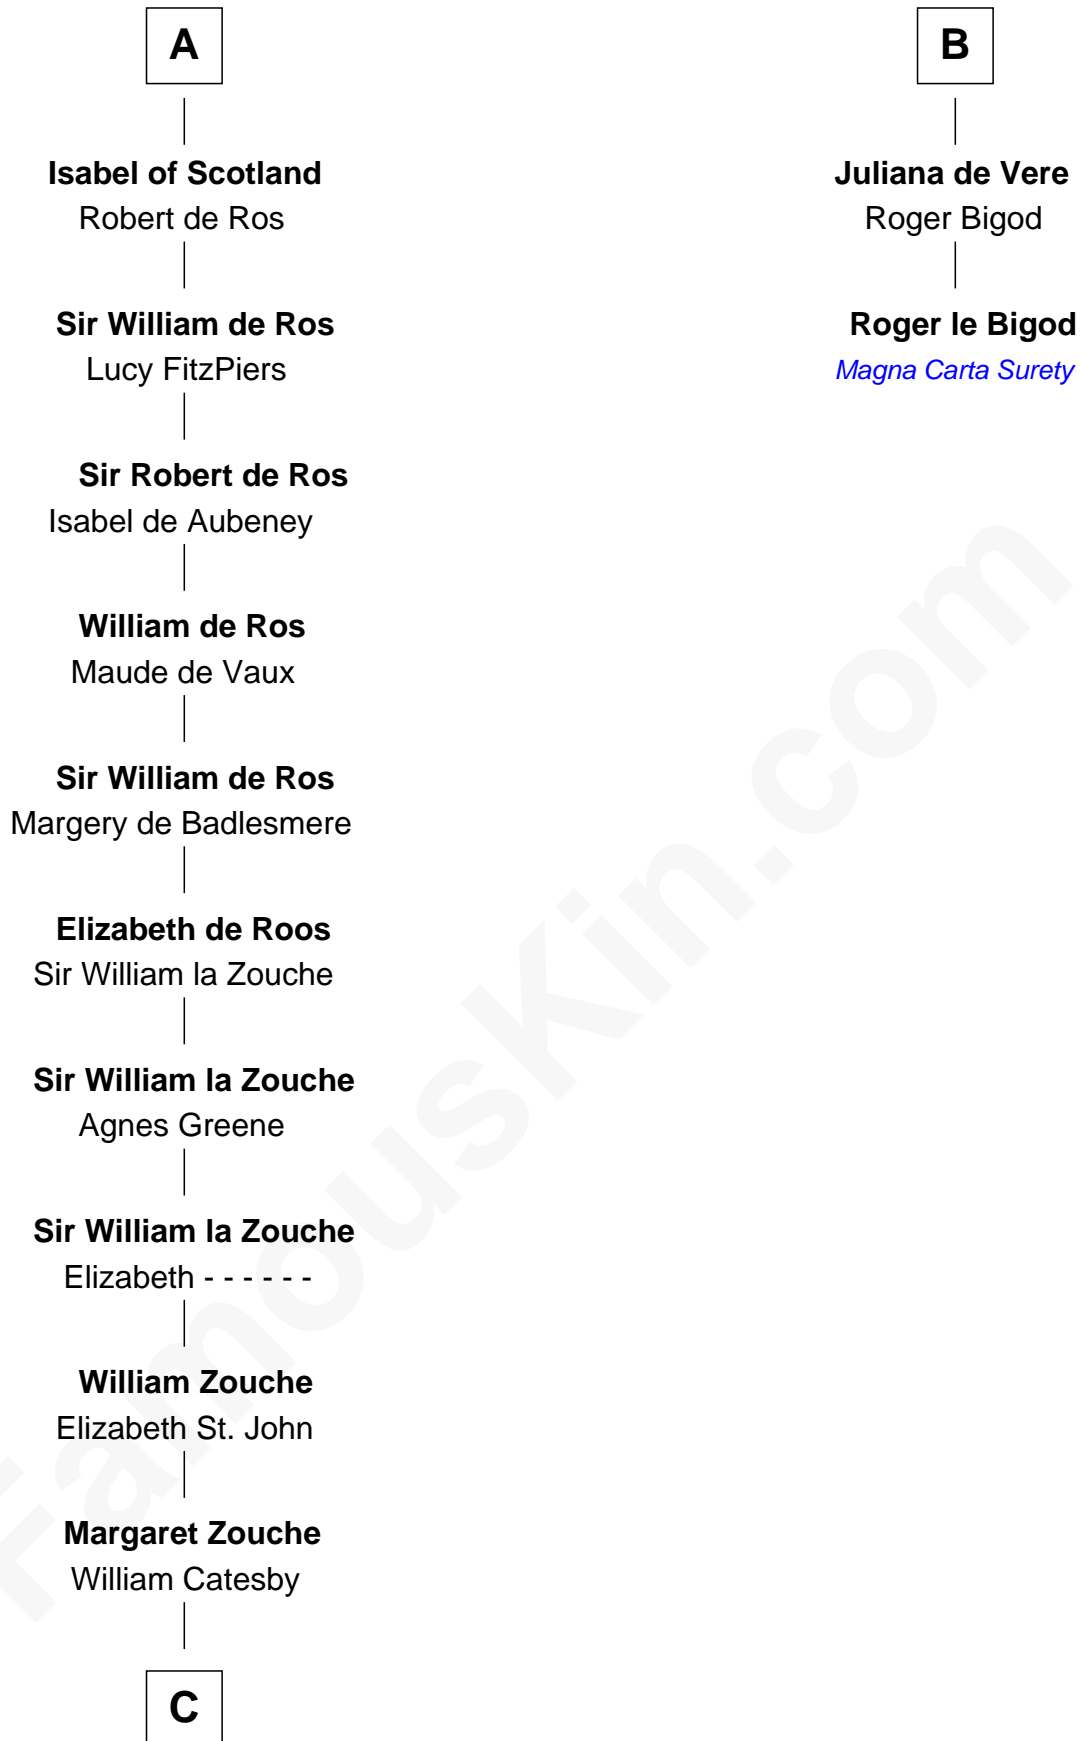

FamousKin.com Relationship Chart of

Robert Catesby

Leader of Gunpowder Plot

8th cousin 13 times removed of

Roger le Bigod

Magna Carta Surety

C

—
George Catesby
Elizabeth Empson

—
Sir Richard Catesby
Dorothy Spencer

—
William Catesby
Katherine Willington

—
Sir William Catesby
Anne Throckmorton

—
Robert Catesby
Leader of Gunpowder Plot

FamousKin.com