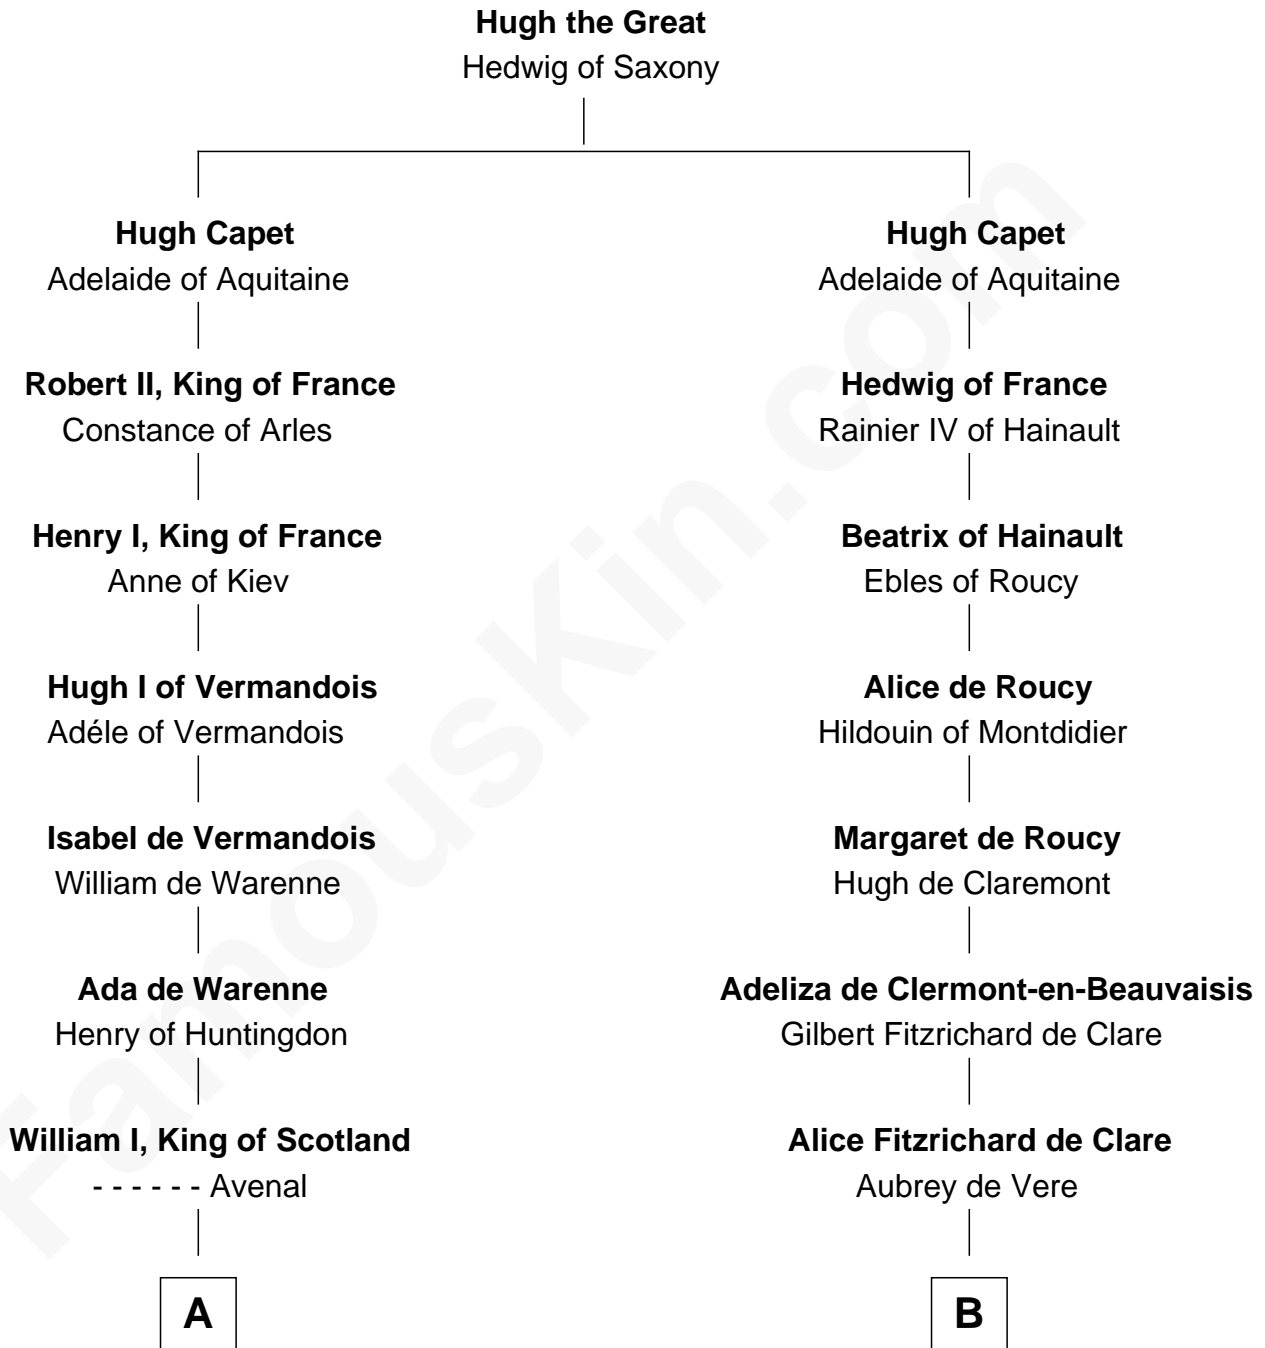

FamousKin.com Relationship Chart of

Robert Catesby

Leader of Gunpowder Plot

8th cousin 13 times removed of

Roger le Bigod

Magna Carta Surety

C

—
George Catesby
Elizabeth Empson

—
Sir Richard Catesby
Dorothy Spencer

—
William Catesby
Katherine Willington

—
Sir William Catesby
Anne Throckmorton

—
Robert Catesby
Leader of Gunpowder Plot

FamousKin.com