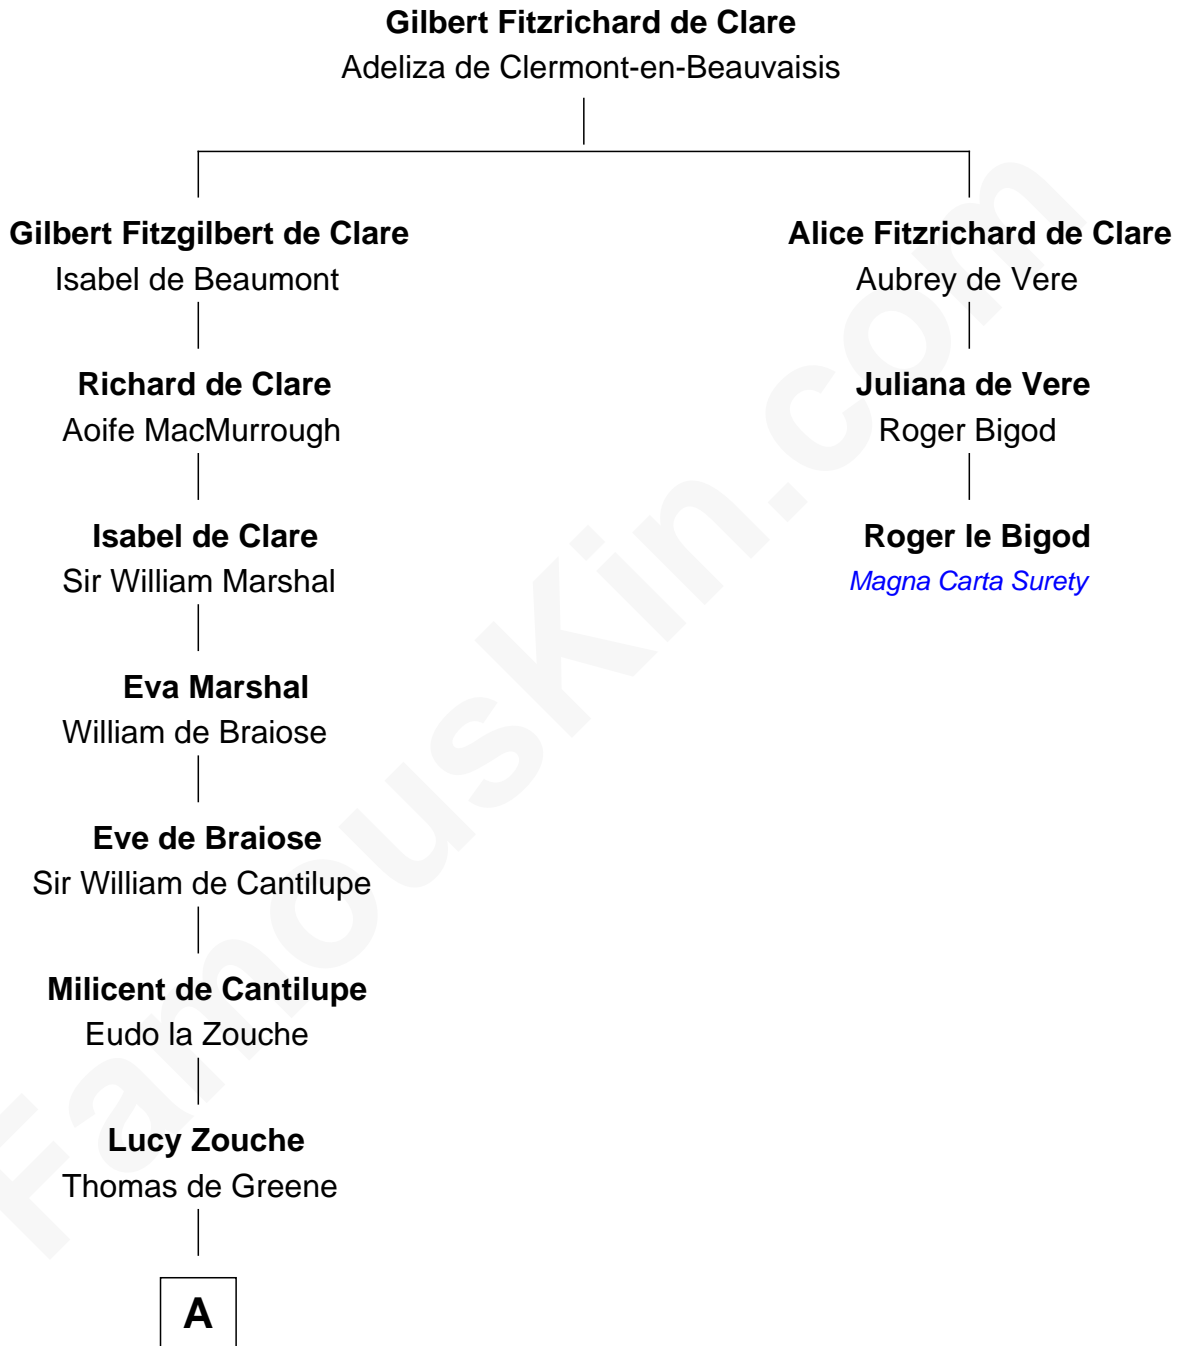

FamousKin.com Relationship Chart of

Robert Catesby

Leader of Gunpowder Plot

2nd cousin 14 times removed of

Roger le Bigod

Magna Carta Surety

A

—
Sir Henry Greene

Katherine Drayton

—
Agnes Greene

Sir William la Zouche

—
Sir William la Zouche

Elizabeth - - - - -

—
William Zouche

Elizabeth St. John

—
Margaret Zouche

Anne Throckmorton

—
Robert Catesby

Leader of Gunpowder Plot