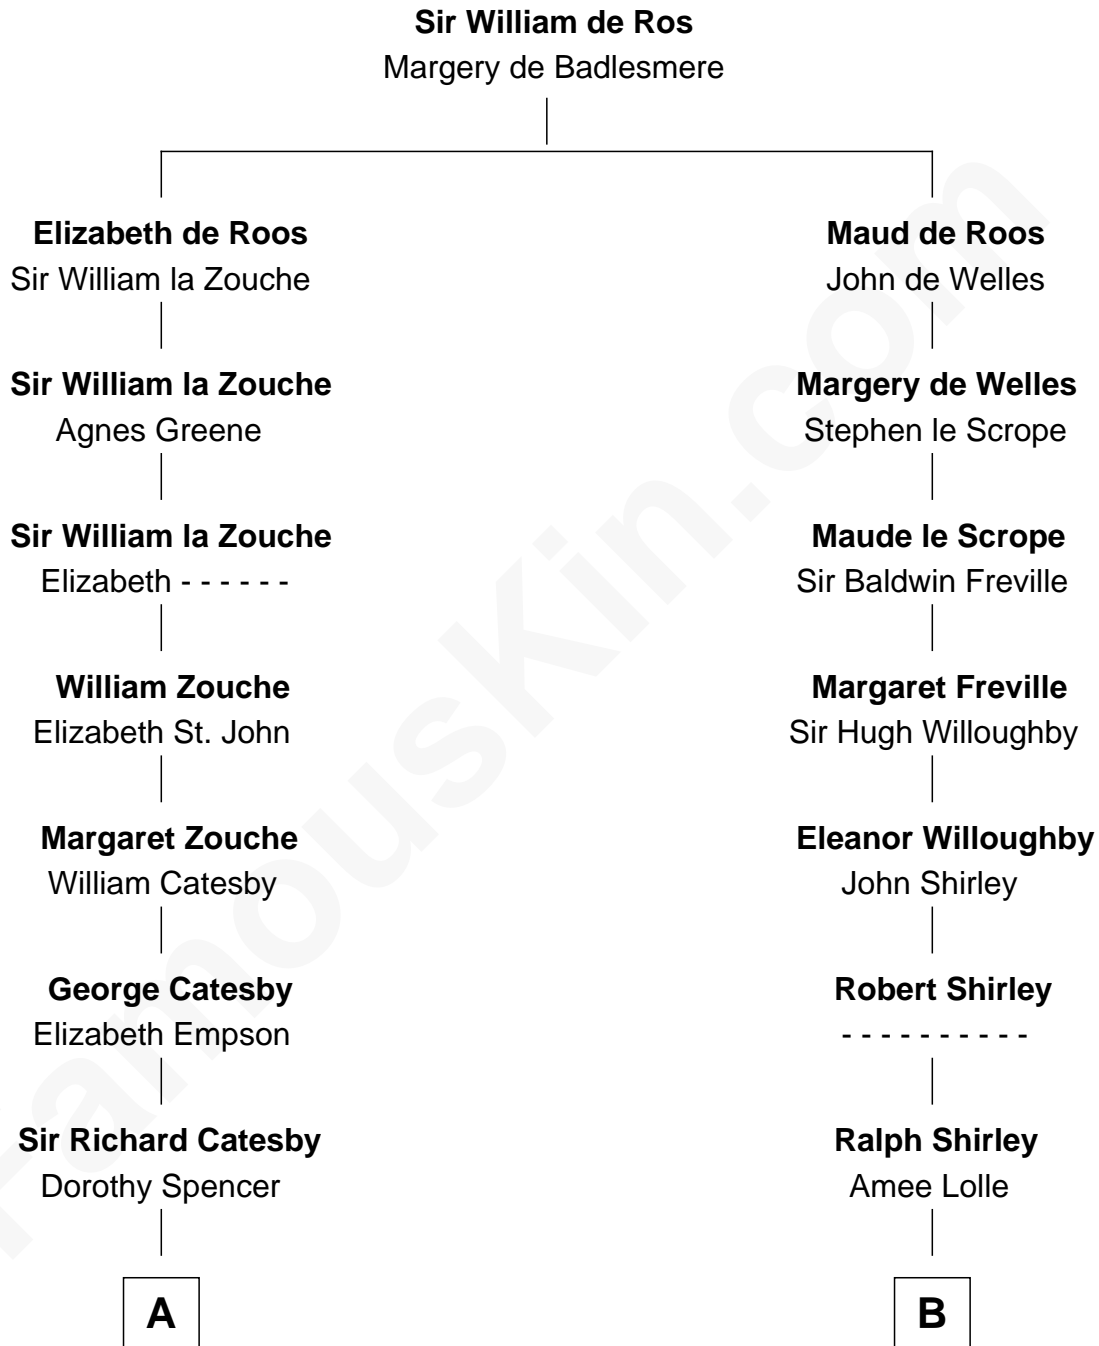

## Relationship Chart of

### Robert Catesby

*Leader of Gunpowder Plot*

9th cousin 8 times removed of

### William Henry Moore

*Co-Founder, U.S. Steel and Nabisco*

**A**

**William Catesby**  
Katherine Willington

**Sir William Catesby**  
Anne Throckmorton

**Robert Catesby**  
*Leader of Gunpowder Plot*

**B**