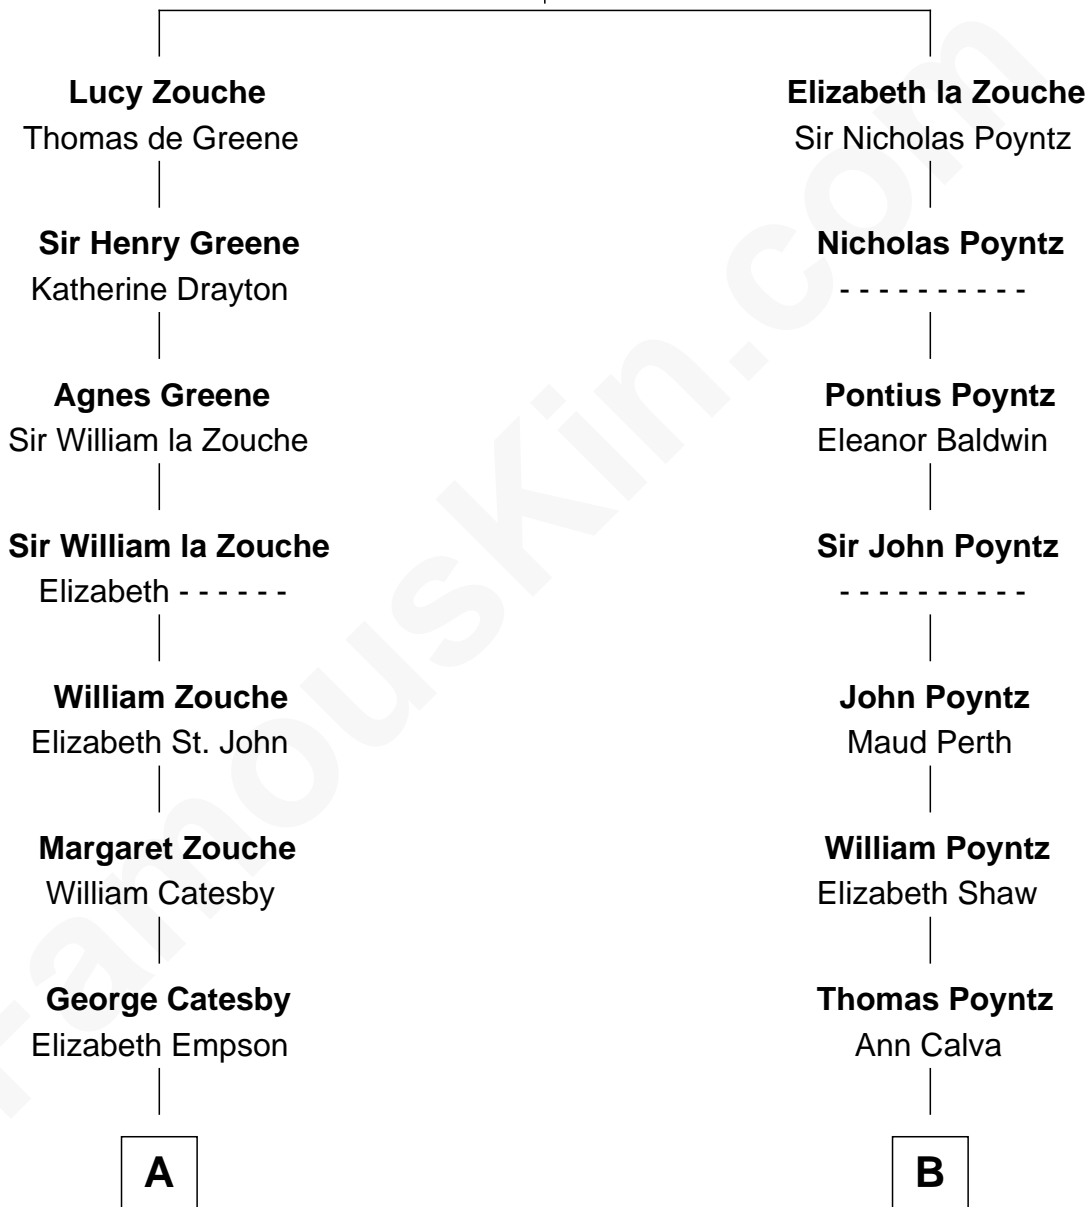

# FamousKin.com Relationship Chart of

**Robert Catesby**

*Leader of Gunpowder Plot*

10th cousin 10 times removed of

**Truman Capote**

*Author of In Cold Blood*

**Eudo la Zouche**  
Milicent de Cantilupe

**C**

John Brewer Knox  
Lula Margaret Dinkins

Mabel Knox  
Archulus Persons

Archulus Persons  
Lillie May Faulk

Truman Capote  
*Author of In Cold Blood*

FamousKin.com