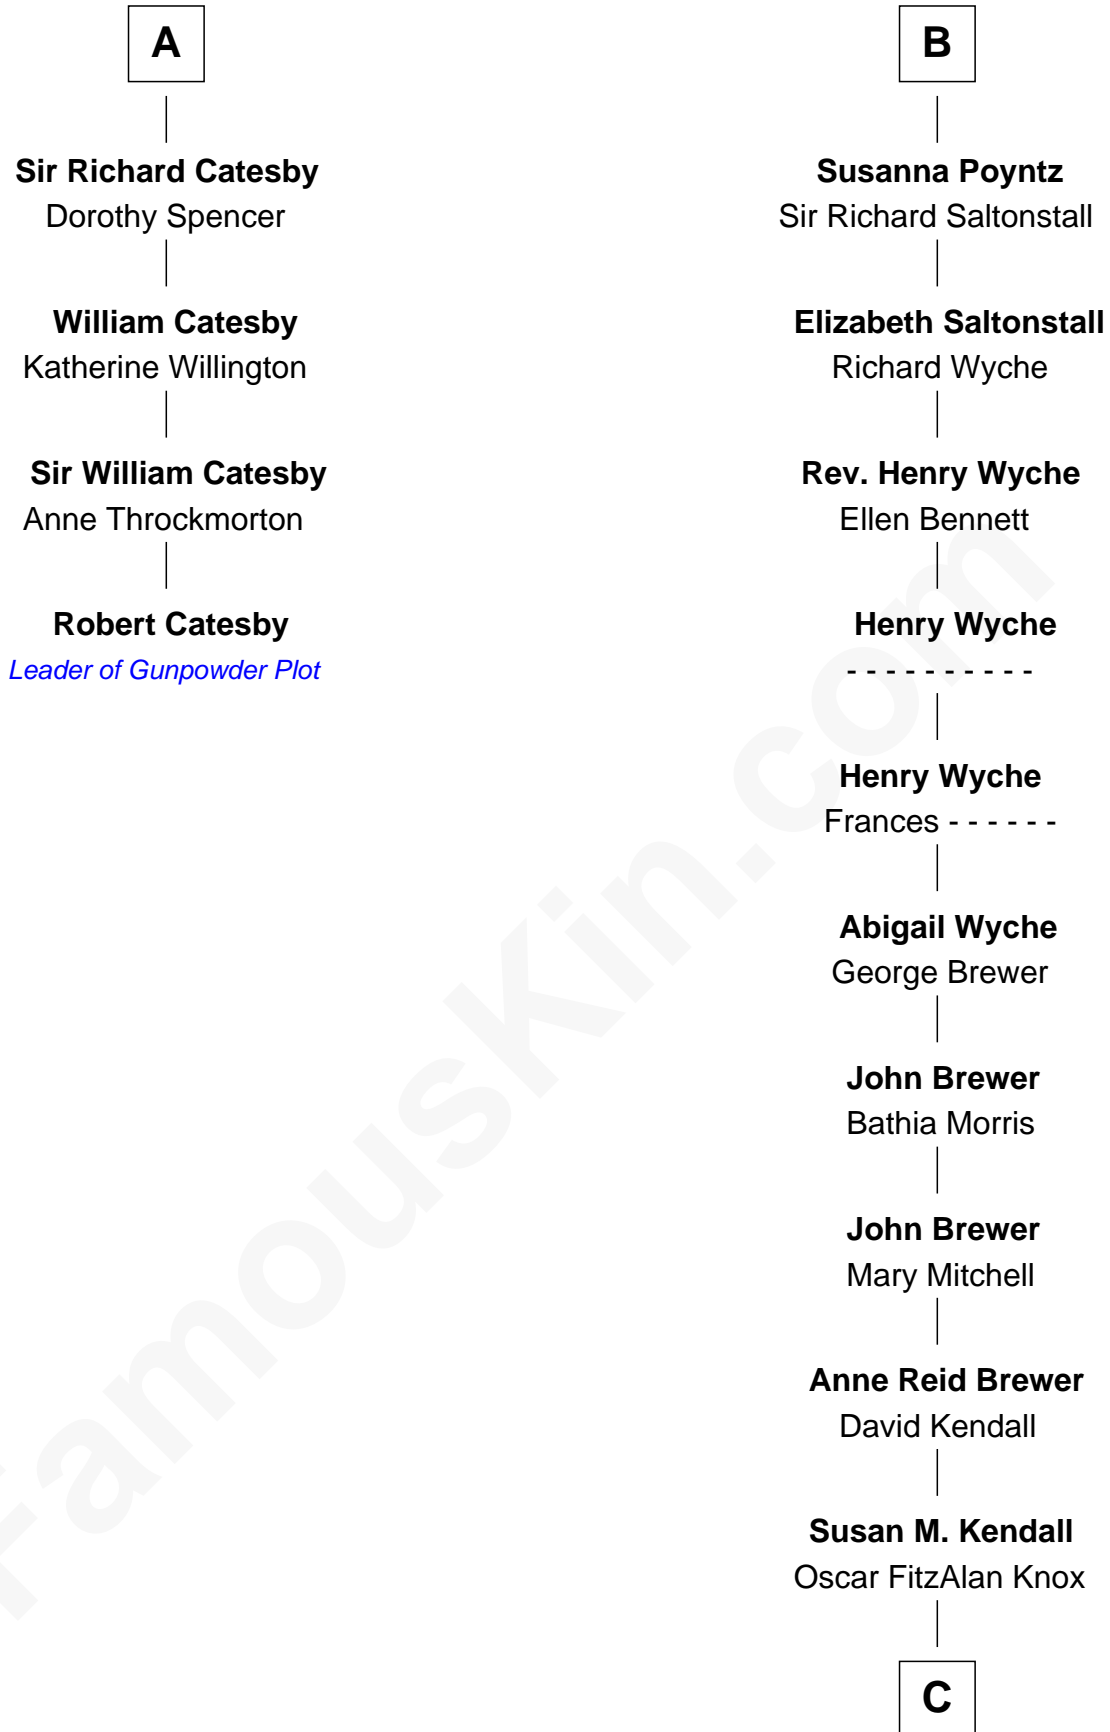

# FamousKin.com Relationship Chart of

**Robert Catesby**

*Leader of Gunpowder Plot*

10th cousin 10 times removed of

**Truman Capote**

*Author of In Cold Blood*

**Eudo la Zouche**  
Milicent de Cantilupe

**C**

John Brewer Knox  
Lula Margaret Dinkins

Mabel Knox  
Archulus Persons

Archulus Persons  
Lillie May Faulk

Truman Capote  
*Author of In Cold Blood*

FamousKin.com