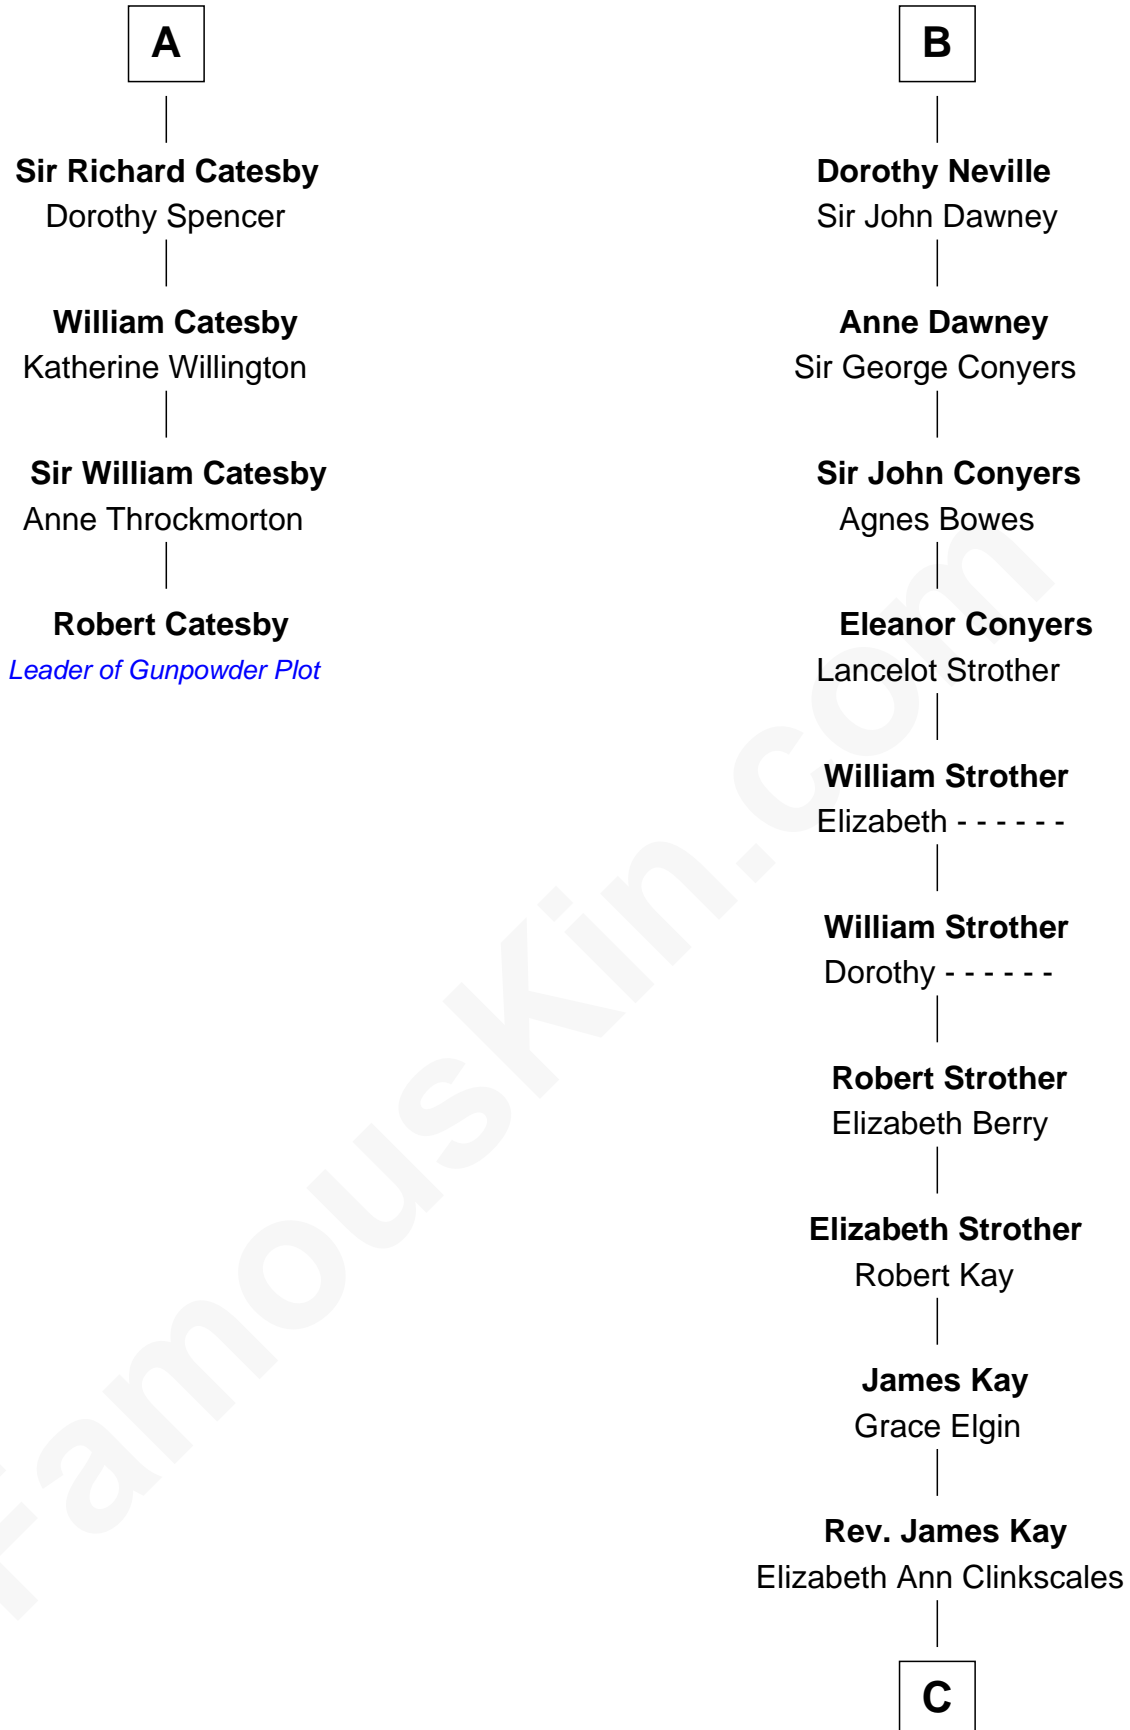

# FamousKin.com Relationship Chart of

**Robert Catesby**

*Leader of Gunpowder Plot*

10th cousin 11 times removed of

**Jimmy Carter**

*39th U.S. President*

**Bartholomew de Badlesmere**

Margaret de Clare

Sir William de Bohun

**Humphrey de Bohun**

Joan Fitzalan

**Eleanor de Bohun**

Sir Thomas Plantagenet

**Anne Plantagenet**

Sir William Bouchier

**Sir John Bouchier**

Margaret Berners

**Joan Bouchier**

Sir Henry Neville

**Sir Richard Neville**

Anne Stafford

**B**

**C**

|  
**Mary Kay**  
John Pratt

|  
**James E. Pratt**  
Sophronia C. Cowan

|  
**Nina Pratt**  
William Archibald Carter

|  
**Earl Carter**  
Lillian Gordy

|  
**Jimmy Carter**  
*39th U.S. President*