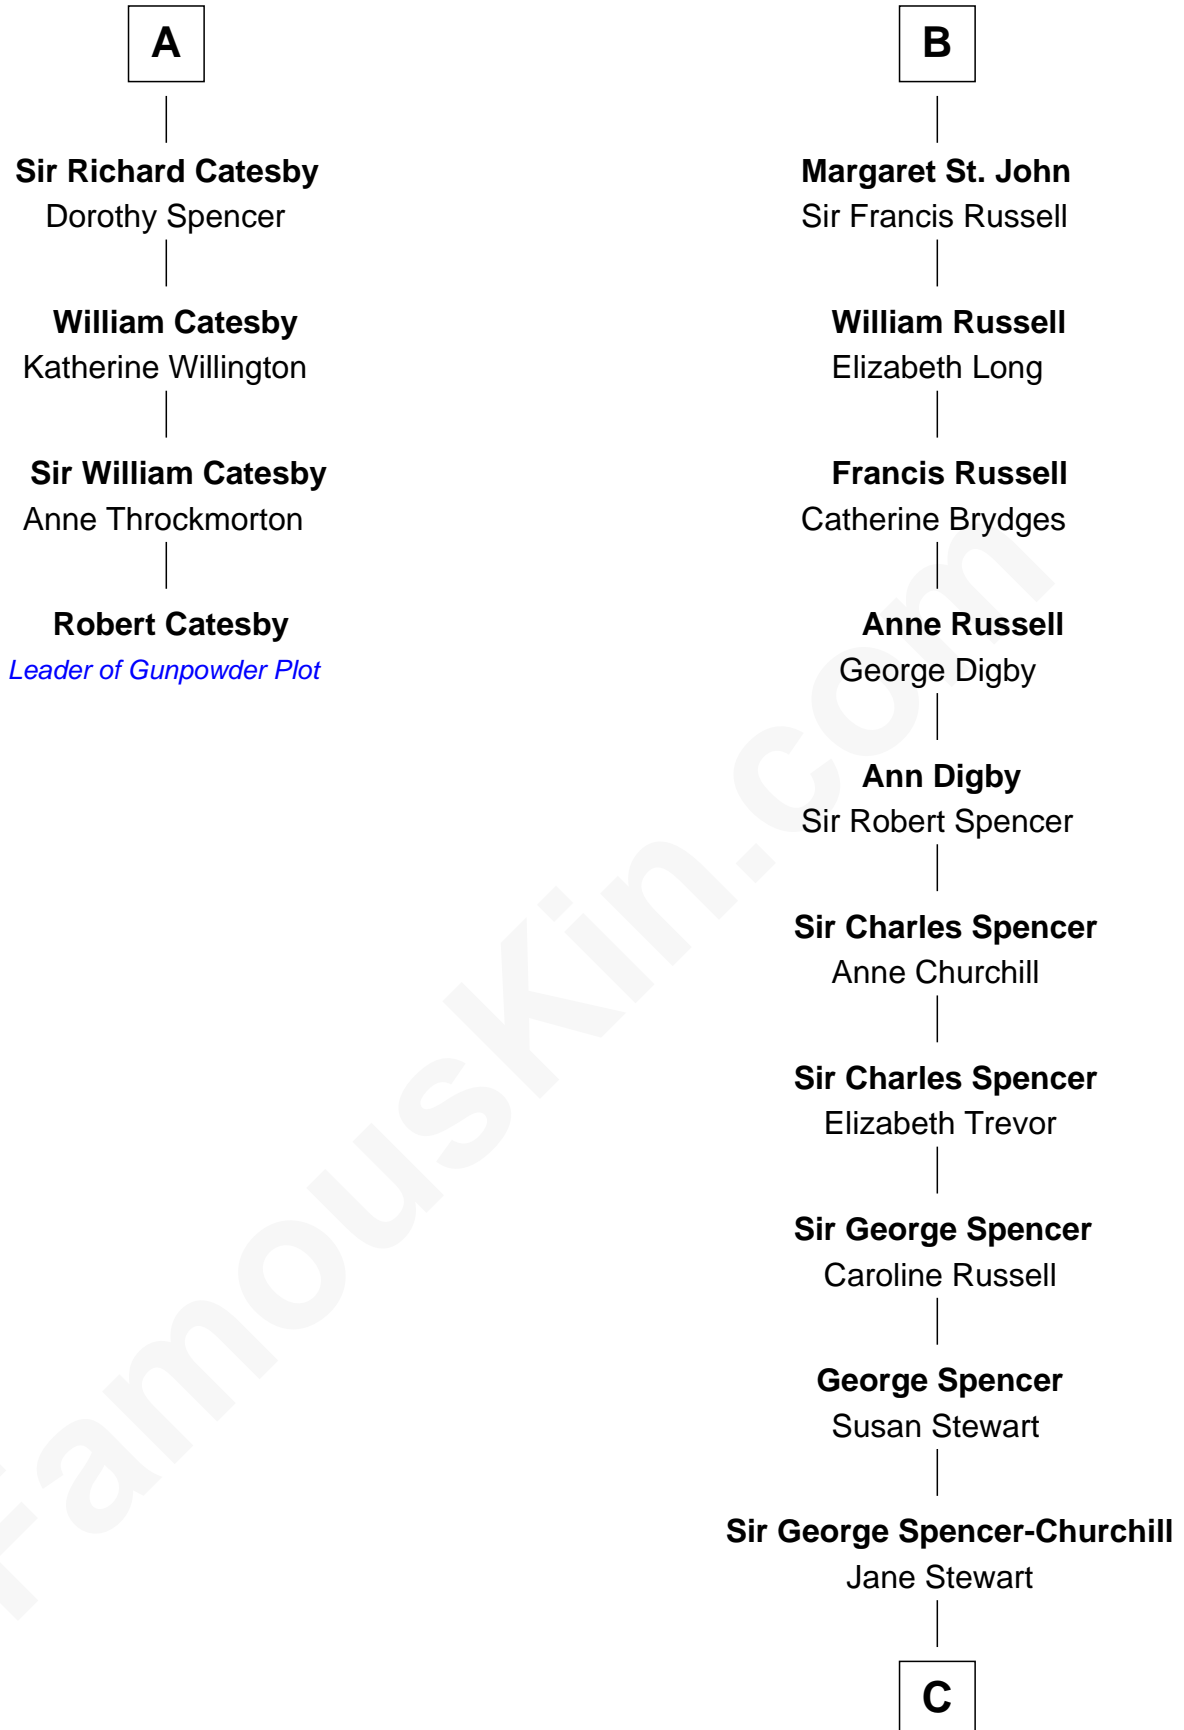

# FamousKin.com Relationship Chart of

**Robert Catesby**

*Leader of Gunpowder Plot*

10th cousin 9 times removed of

**Sir Winston Churchill**

*Prime Minister of the United Kingdom*

C

**Sir John Winston Spencer-Churchill**

Frances Anne Emily Vane

**Randolph Henry Spencer-Churchill**

Jeanette Jerome

**Sir Winston Churchill**

*Prime Minister of the United Kingdom*

FamousKin.com