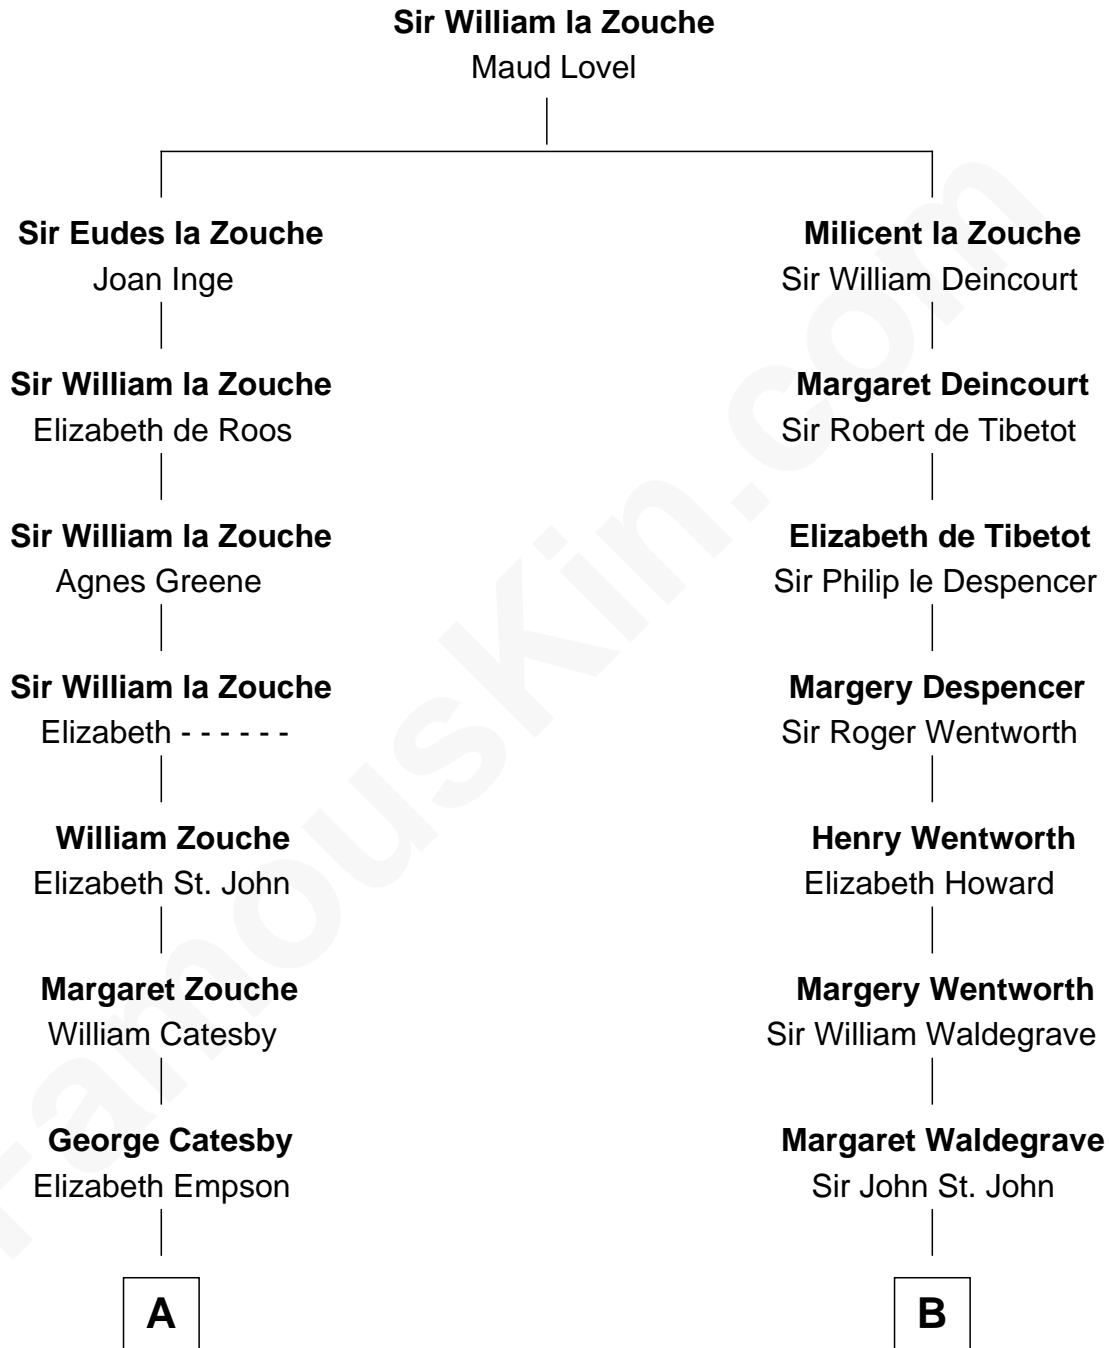

# FamousKin.com Relationship Chart of

**Robert Catesby**

*Leader of Gunpowder Plot*

10th cousin 9 times removed of

**Sir Winston Churchill**

*Prime Minister of the United Kingdom*

C

**Sir John Winston Spencer-Churchill**

Frances Anne Emily Vane

**Randolph Henry Spencer-Churchill**

Jeanette Jerome

**Sir Winston Churchill**

*Prime Minister of the United Kingdom*

FamousKin.com