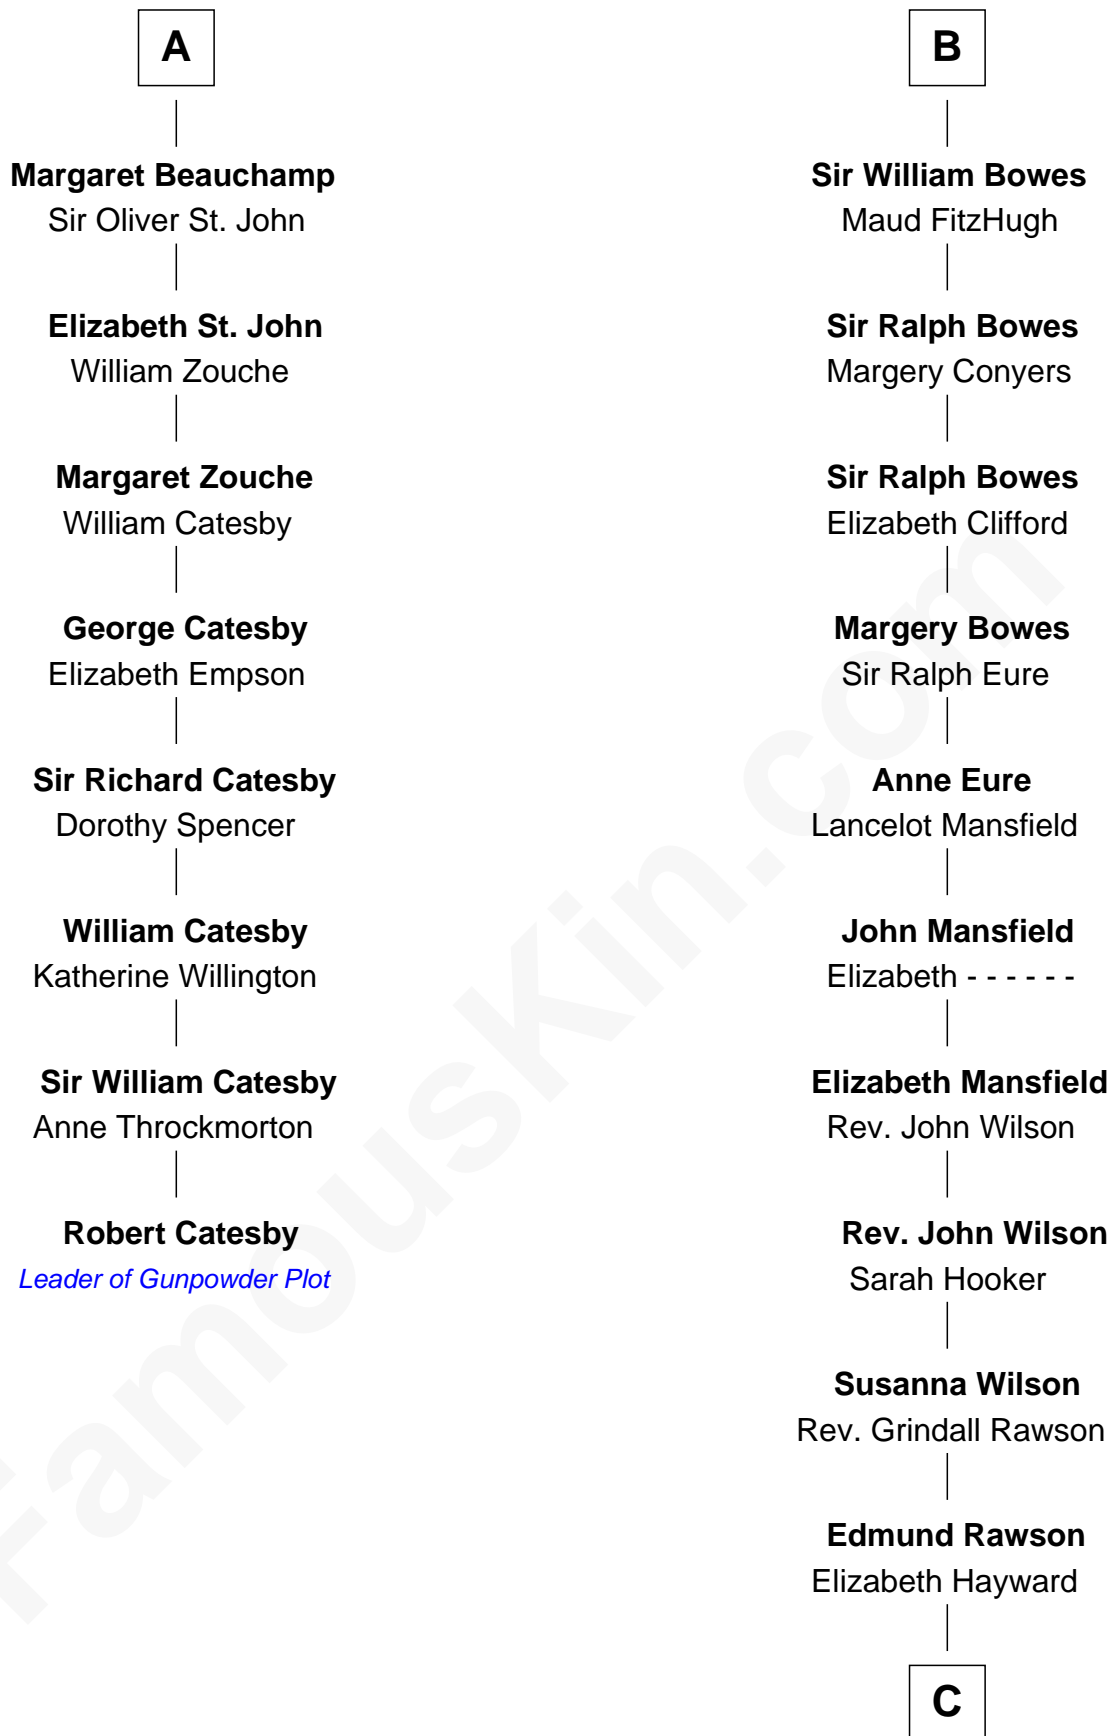

# FamousKin.com Relationship Chart of

**Robert Catesby**

*Leader of Gunpowder Plot*

14th cousin 7 times removed of

**William Howard Taft**

*27th U.S. President*

**Sir Humphrey de Bohun**

Maud of Eu

**C**

|  
**Abner Rawson**

Mary Allen

|  
**Rhoda Rawson**

Aaron Taft

|  
**Peter Rawson Taft**

Sylvia Howard

|  
**Alphonso Taft**

Louisa Maria Torrey

|  
**William Howard Taft**

*27th U.S. President*