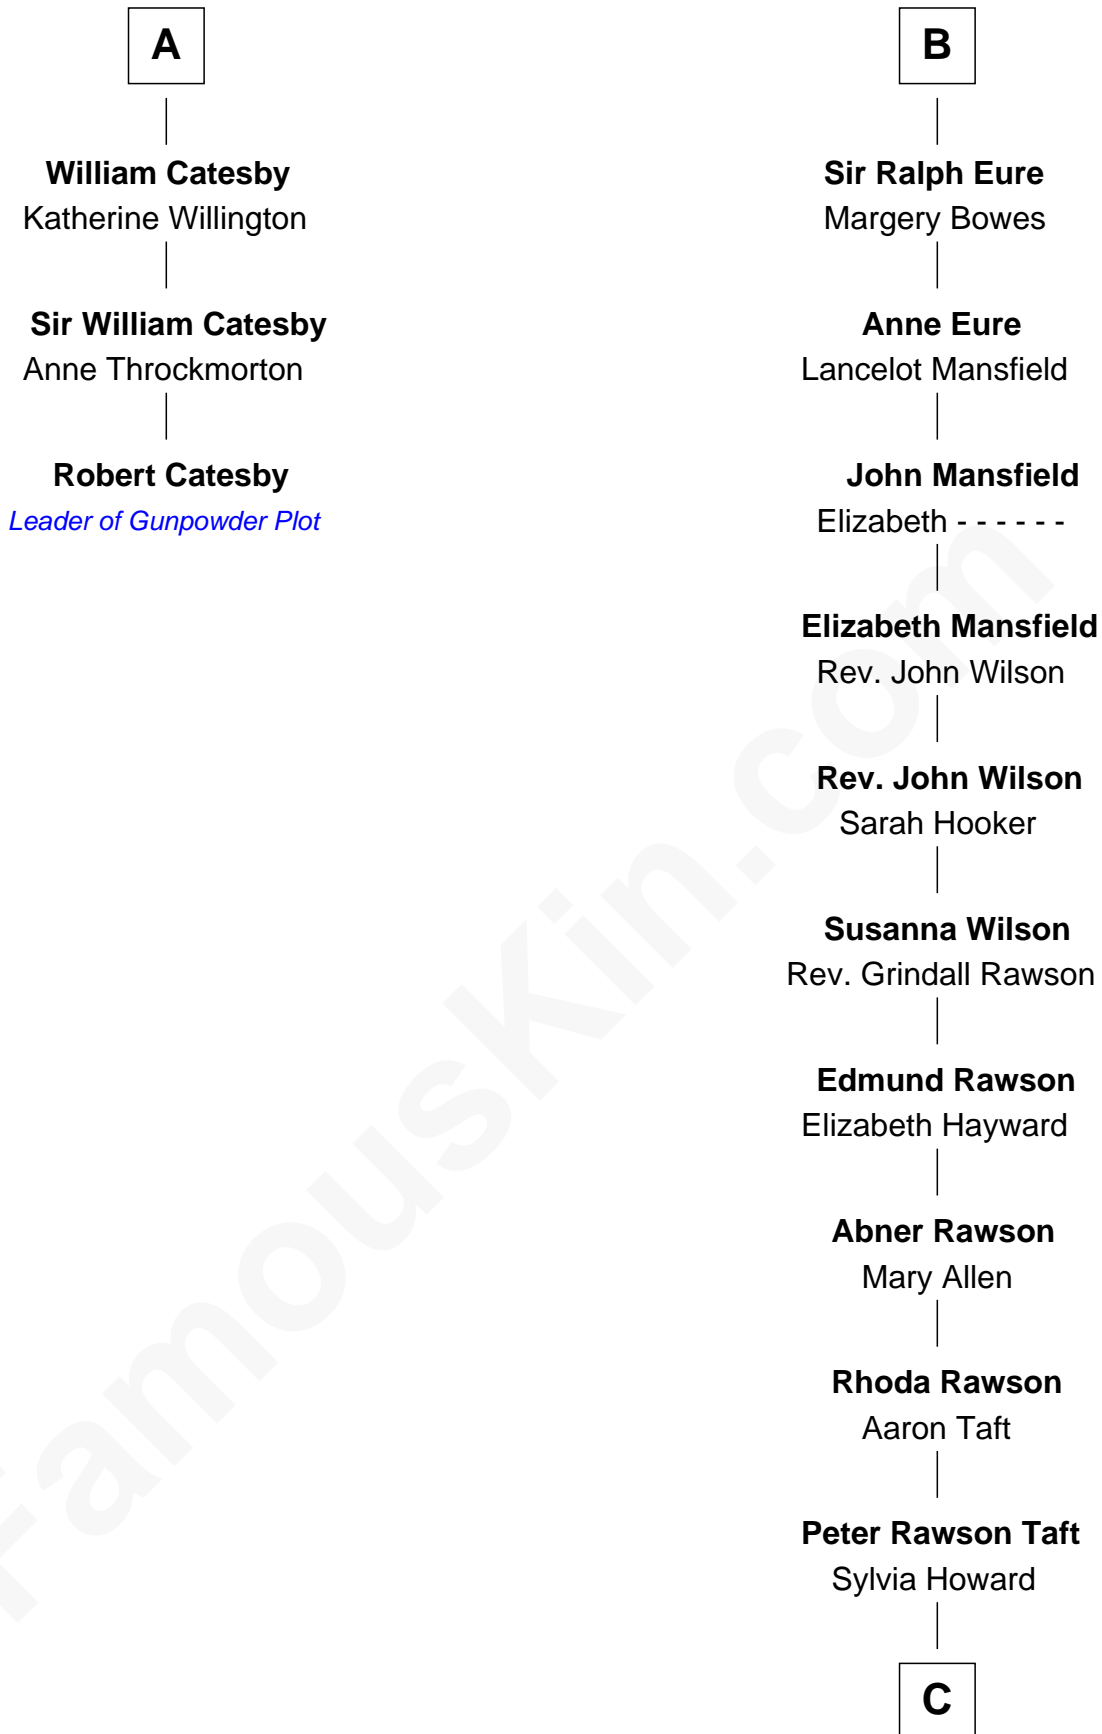

FamousKin.com Relationship Chart of

Robert Catesby

Leader of Gunpowder Plot

9th cousin 9 times removed of

William Howard Taft

27th U.S. President

Sir William de Ros
Margery de Badlesmere

Elizabeth de Roos
Sir William la Zouche

Sir William la Zouche
Agnes Greene

Sir William la Zouche
Elizabeth - - - - -

William Zouche
Elizabeth St. John

Margaret Zouche
William Catesby

George Catesby
Elizabeth Empson

Sir Richard Catesby
Dorothy Spencer

A

Maud de Roos
John de Welles

John de Welles
Eleanor de Mowbray

Eudo de Welles
Maud de Greystoke

Sir Lionel de Welles
Joan de Waterton

Cecily de Welles
Sir Robert Willoughby

Sir Christopher Willoughby
Margaret Jenney

Elizabeth Willoughby
Sir William Eure

B

C

Alphonso Taft
Louisa Maria Torrey

William Howard Taft
27th U.S. President

FamousKin.com