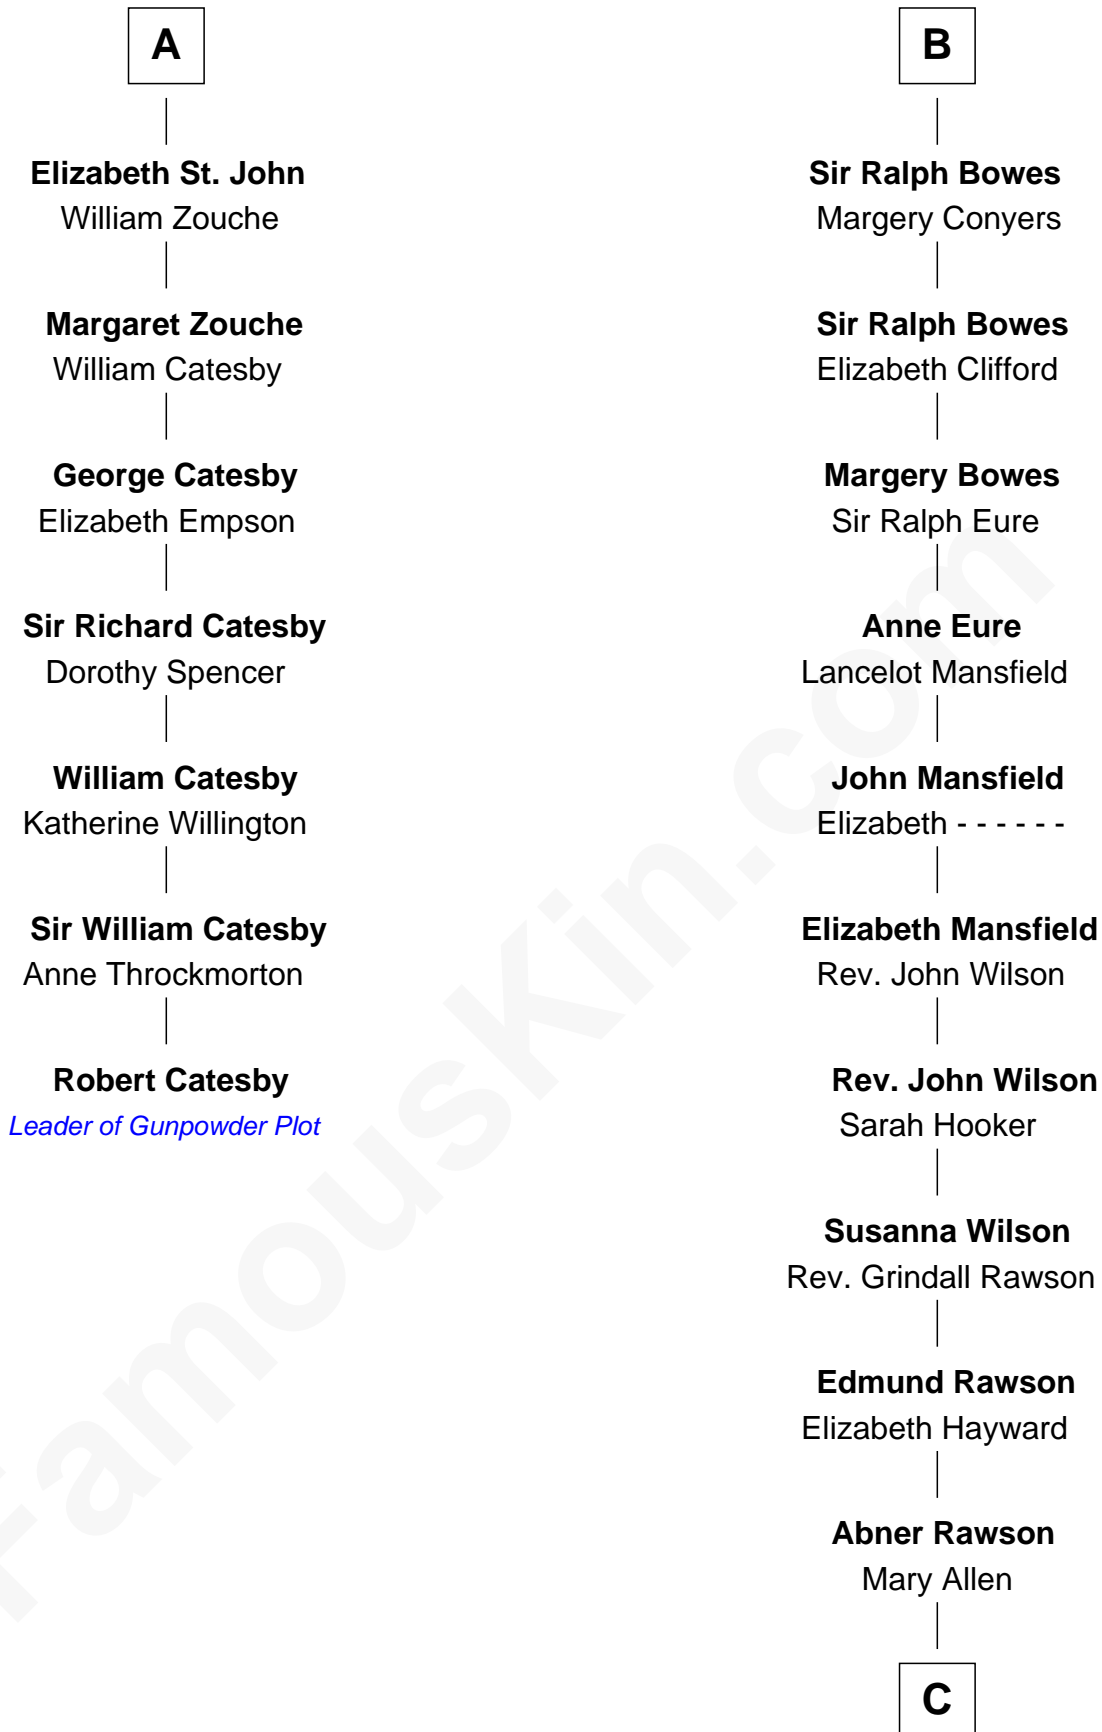

# FamousKin.com Relationship Chart of

**Robert Catesby**

*Leader of Gunpowder Plot*

13th cousin 7 times removed of

**William Howard Taft**

*27th U.S. President*

**C**

—  
**Rhoda Rawson**

Aaron Taft  
—

**Peter Rawson Taft**

Sylvia Howard  
—

**Alphonso Taft**

Louisa Maria Torrey  
—

**William Howard Taft**

*27th U.S. President*