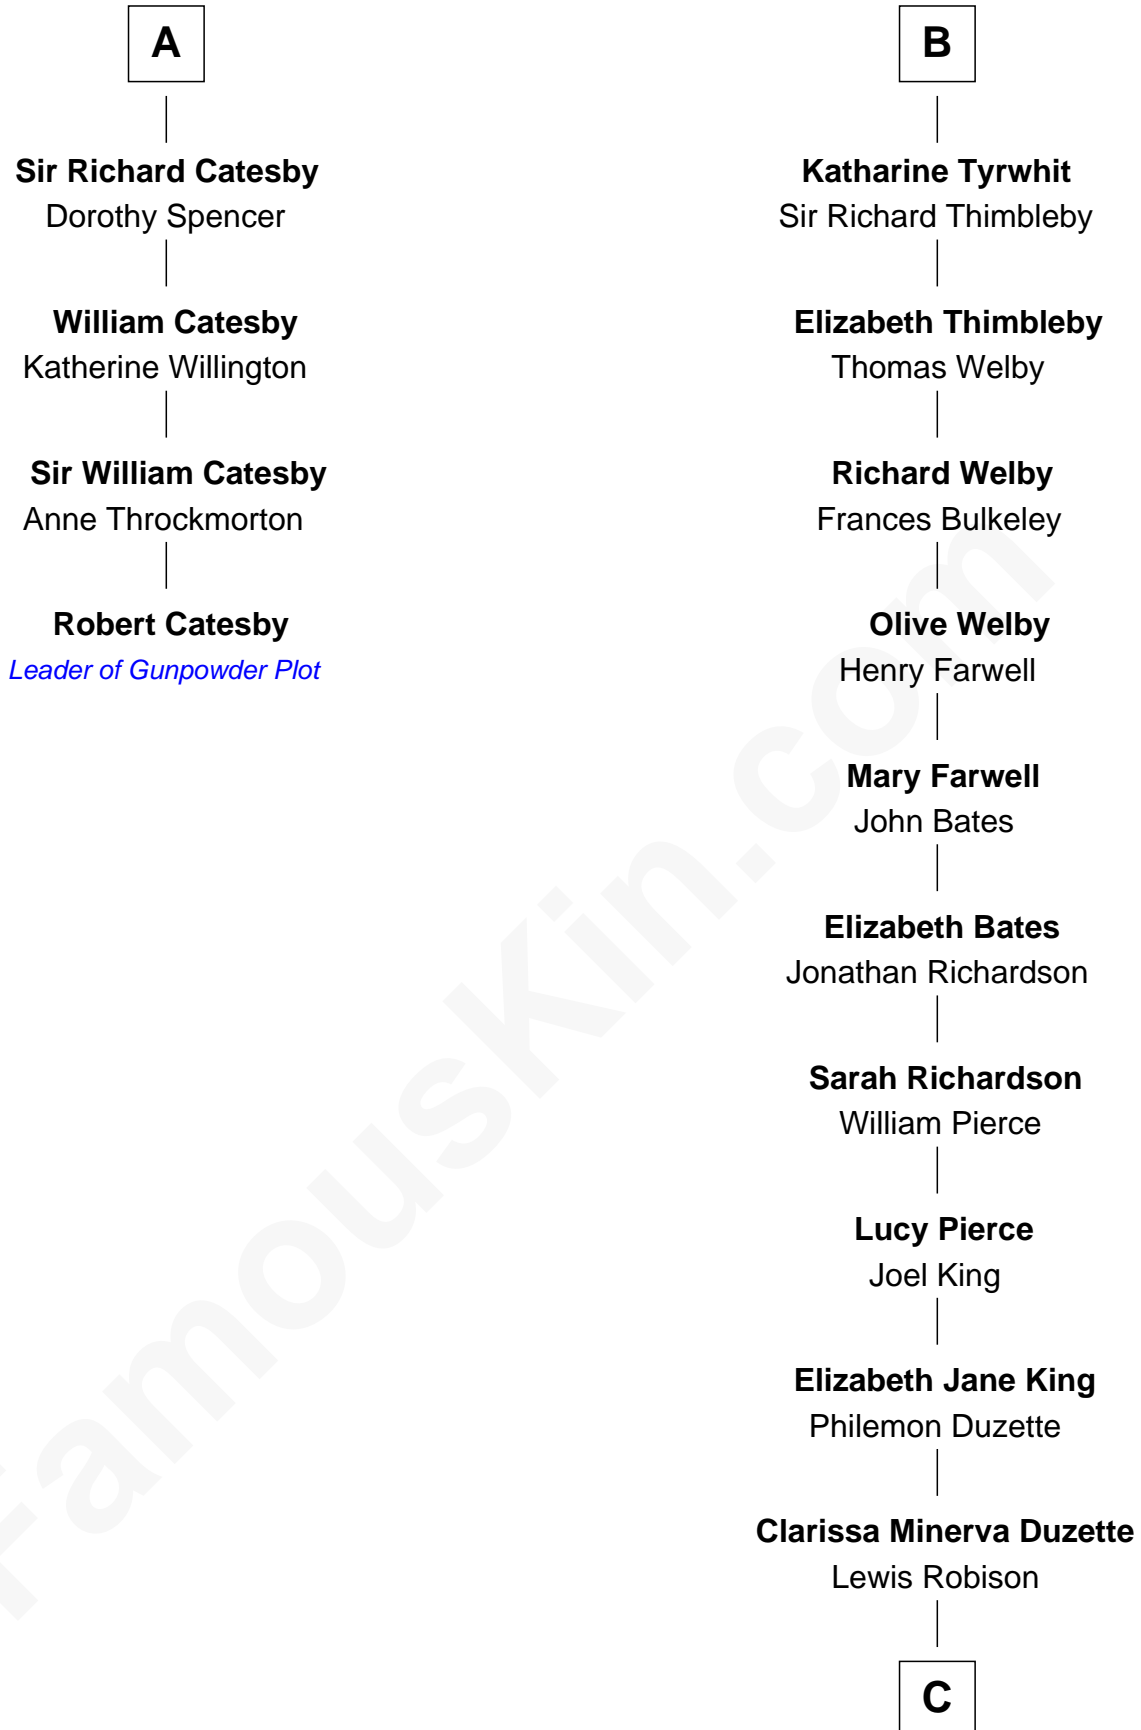

# FamousKin.com Relationship Chart of

**Robert Catesby**

*Leader of Gunpowder Plot*

10th cousin 10 times removed of

**Mitt Romney**

*70th Governor of Massachusetts*

**Sir William la Zouche**

Maud Lovel

Sir William Deincourt

**Margaret Deincourt**

Sir Robert de Tibetot

**Elizabeth de Tibetot**

Sir Philip le Despencer

**Margery Despencer**

Sir Roger Wentworth

**Agnes Wentworth**

Sir Robert Constable

**Anne Constable**

William Tyrwhit

**Sir Robert Tyrwhit**

Maud Talboys

**B**

C

**Charles Edward Robison**

Rosetta Mary Berry

**Alma Luella Robison**

Harold Arundel LaFount

**Lenore Emily LaFount**

George Wilcken Romney

**Mitt Romney**

*70th Governor of Massachusetts*