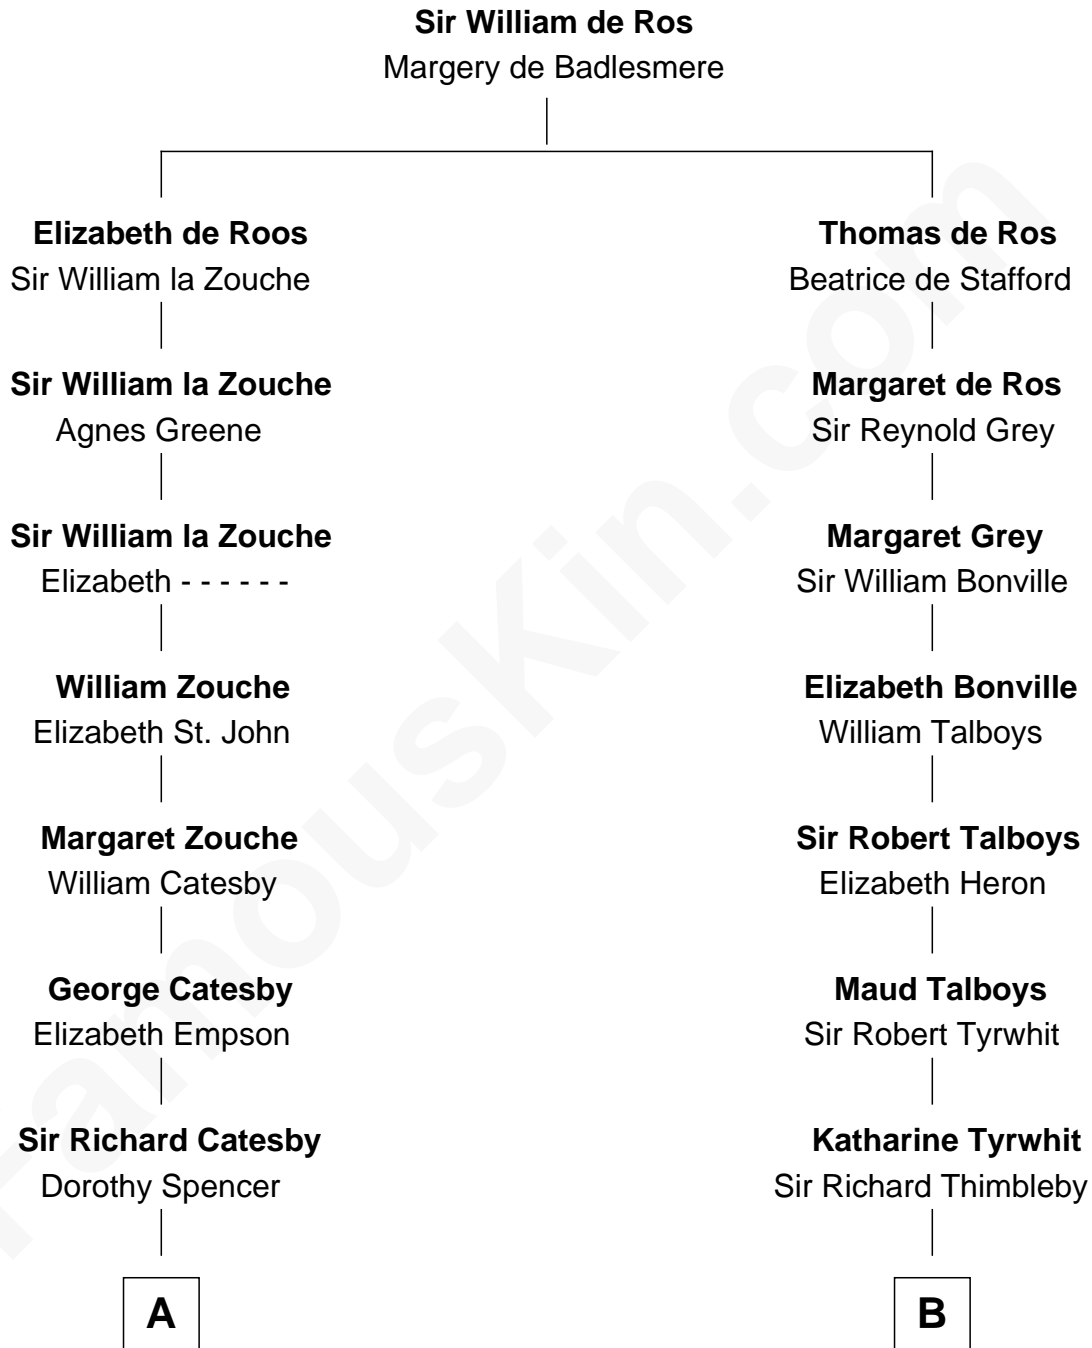

FamousKin.com Relationship Chart of

Robert Catesby

Leader of Gunpowder Plot

9th cousin 10 times removed of

Mitt Romney

70th Governor of Massachusetts

C

Alma Luella Robison
Harold Arundel LaFount

Lenore Emily LaFount
George Wilcken Romney

Mitt Romney
70th Governor of Massachusetts

FamousKin.com