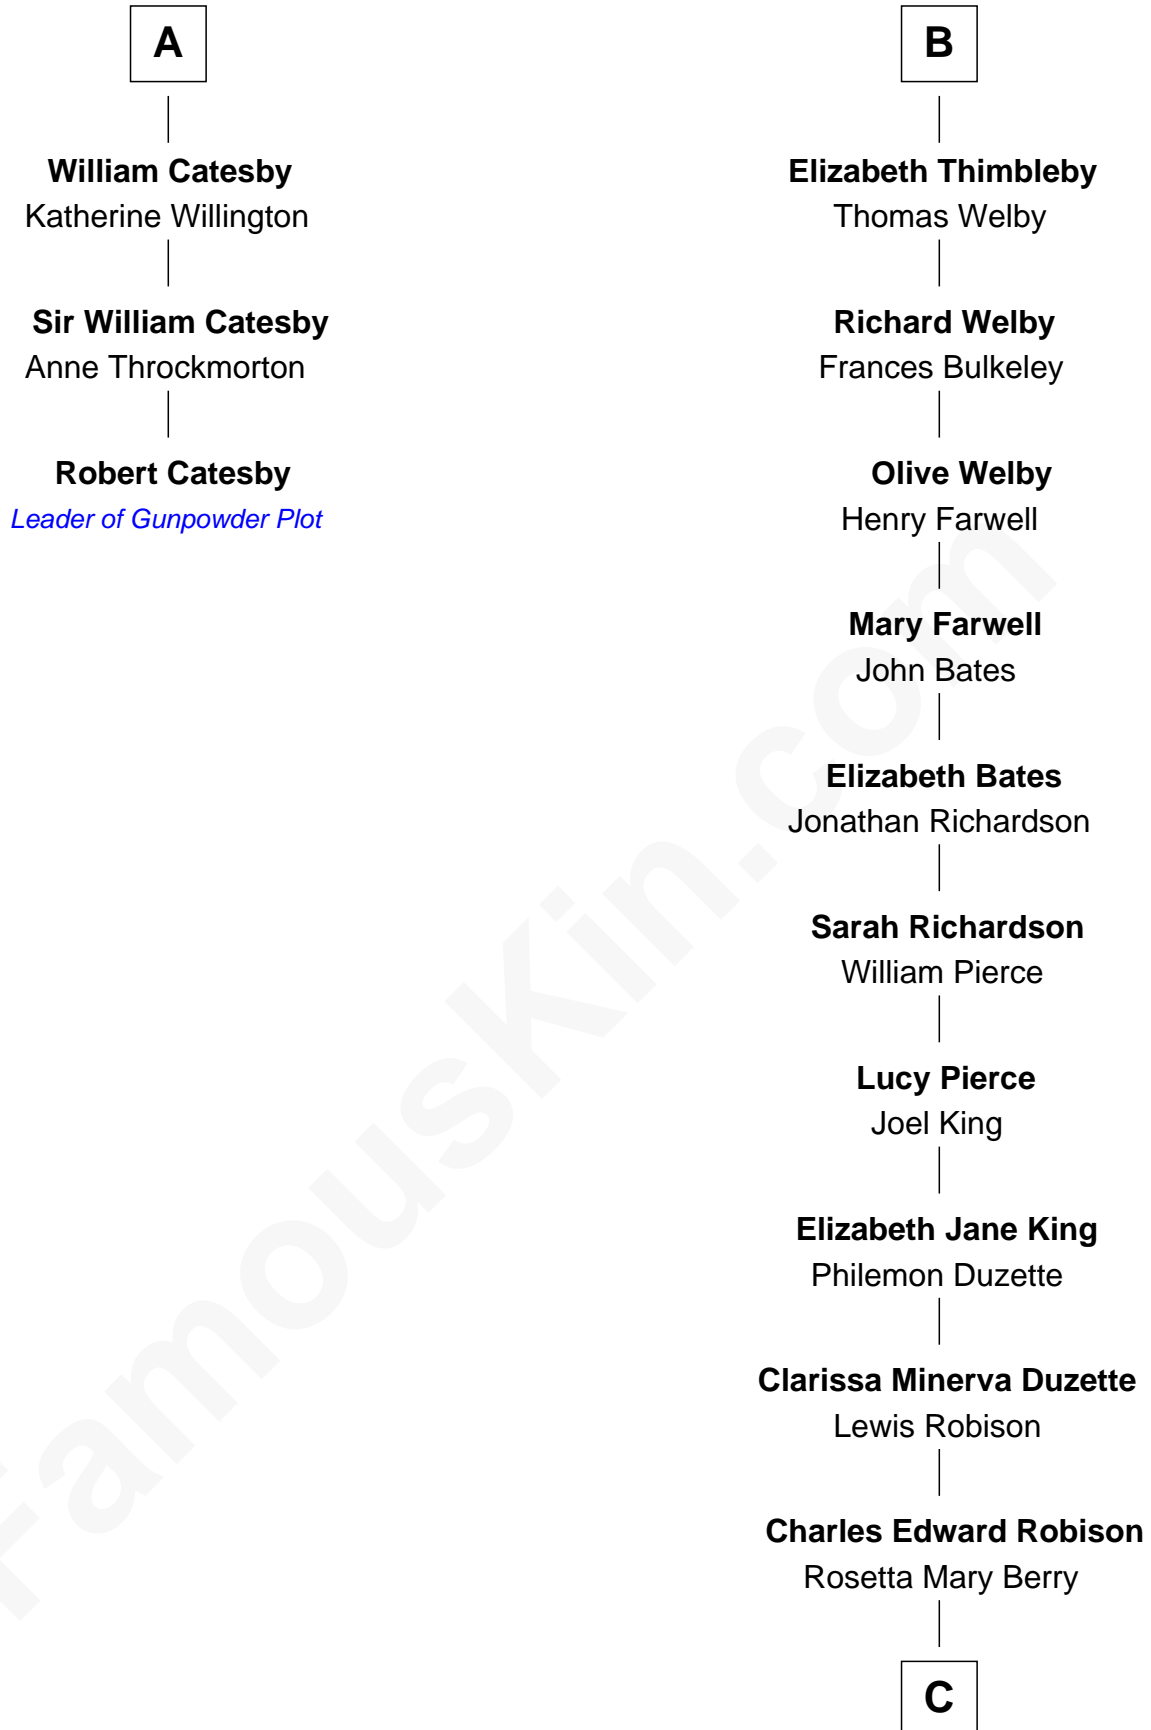

FamousKin.com Relationship Chart of

Robert Catesby

Leader of Gunpowder Plot

9th cousin 10 times removed of

Mitt Romney

70th Governor of Massachusetts

C

Alma Luella Robison
Harold Arundel LaFount

Lenore Emily LaFount
George Wilcken Romney

Mitt Romney
70th Governor of Massachusetts

FamousKin.com