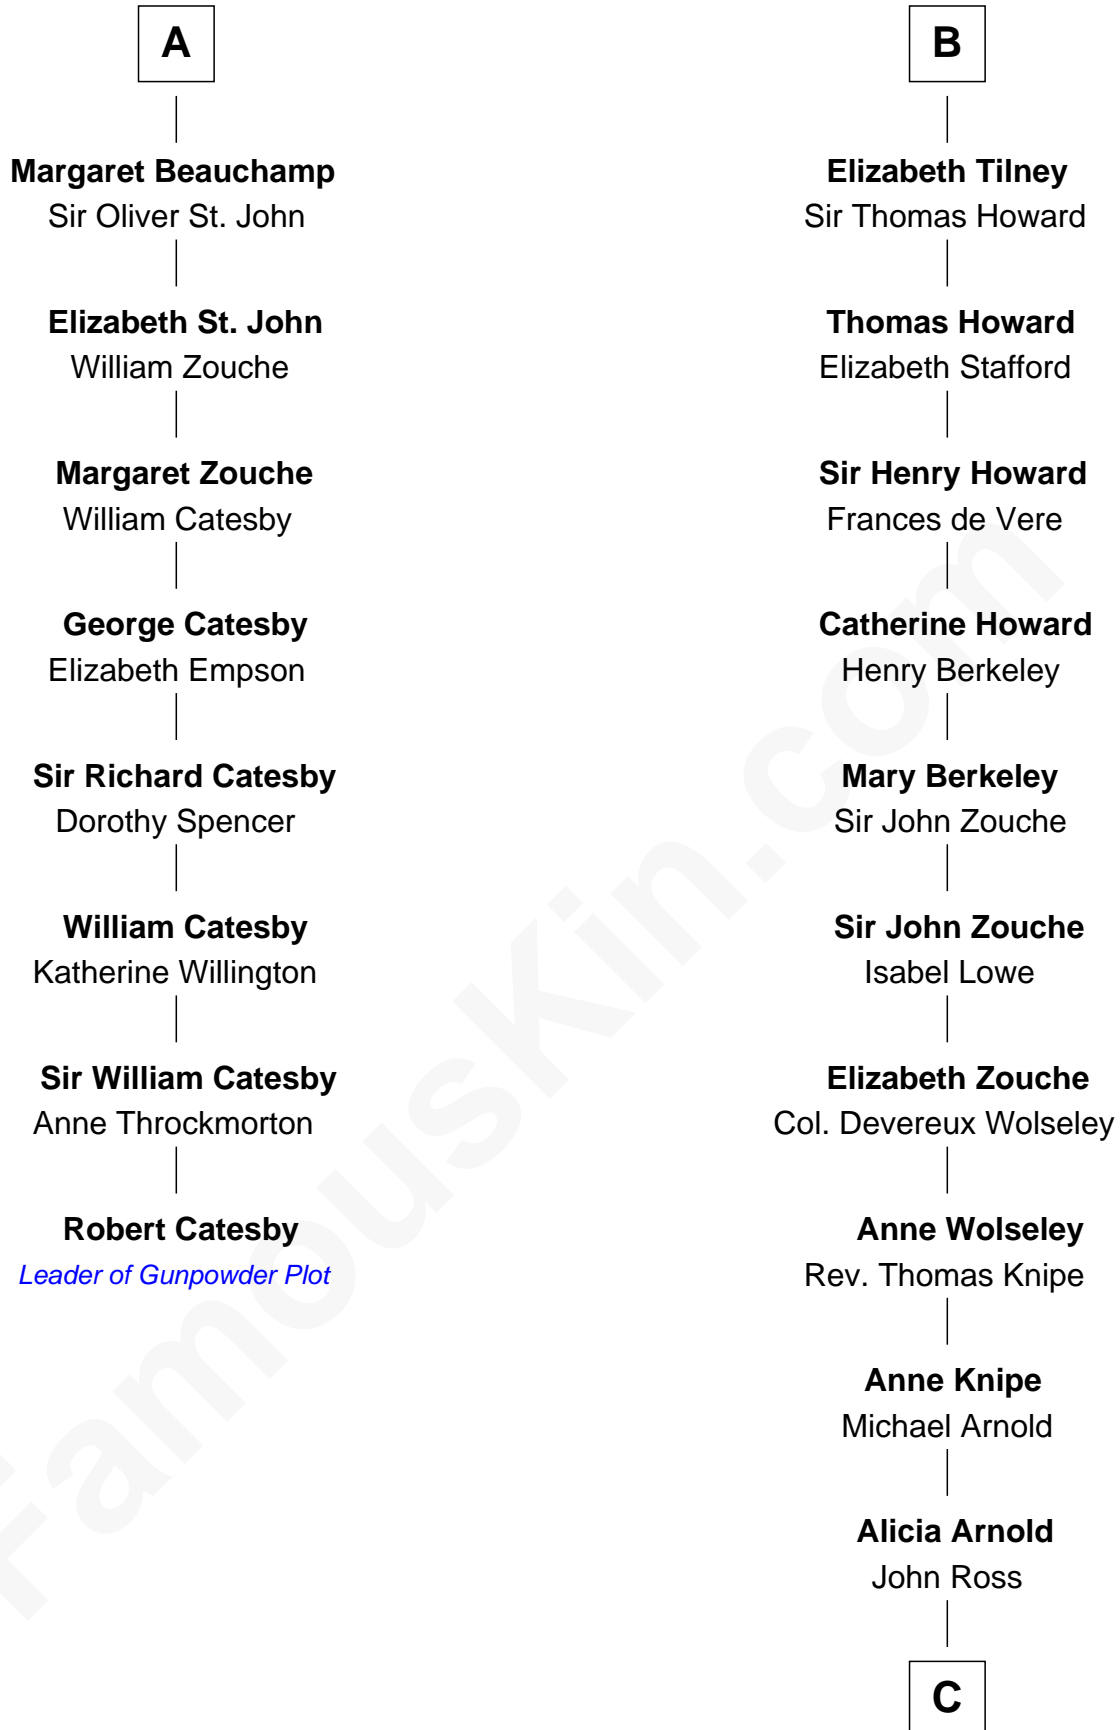

# FamousKin.com Relationship Chart of

**Robert Catesby**

*Leader of Gunpowder Plot*

14th cousin 5 times removed of

**Francis Scott Key**

*Author of "The Star Spangled Banner"*

**Sir Humphrey de Bohun**

Maud of Eu

**C**

**Ann Arnold Ross**

Frances Key

**John Ross Key**

Anne Phebe Penn Dagworthy Charlton

**Francis Scott Key**

*Author of "The Star Spangled Banner"*

FamousKin.com