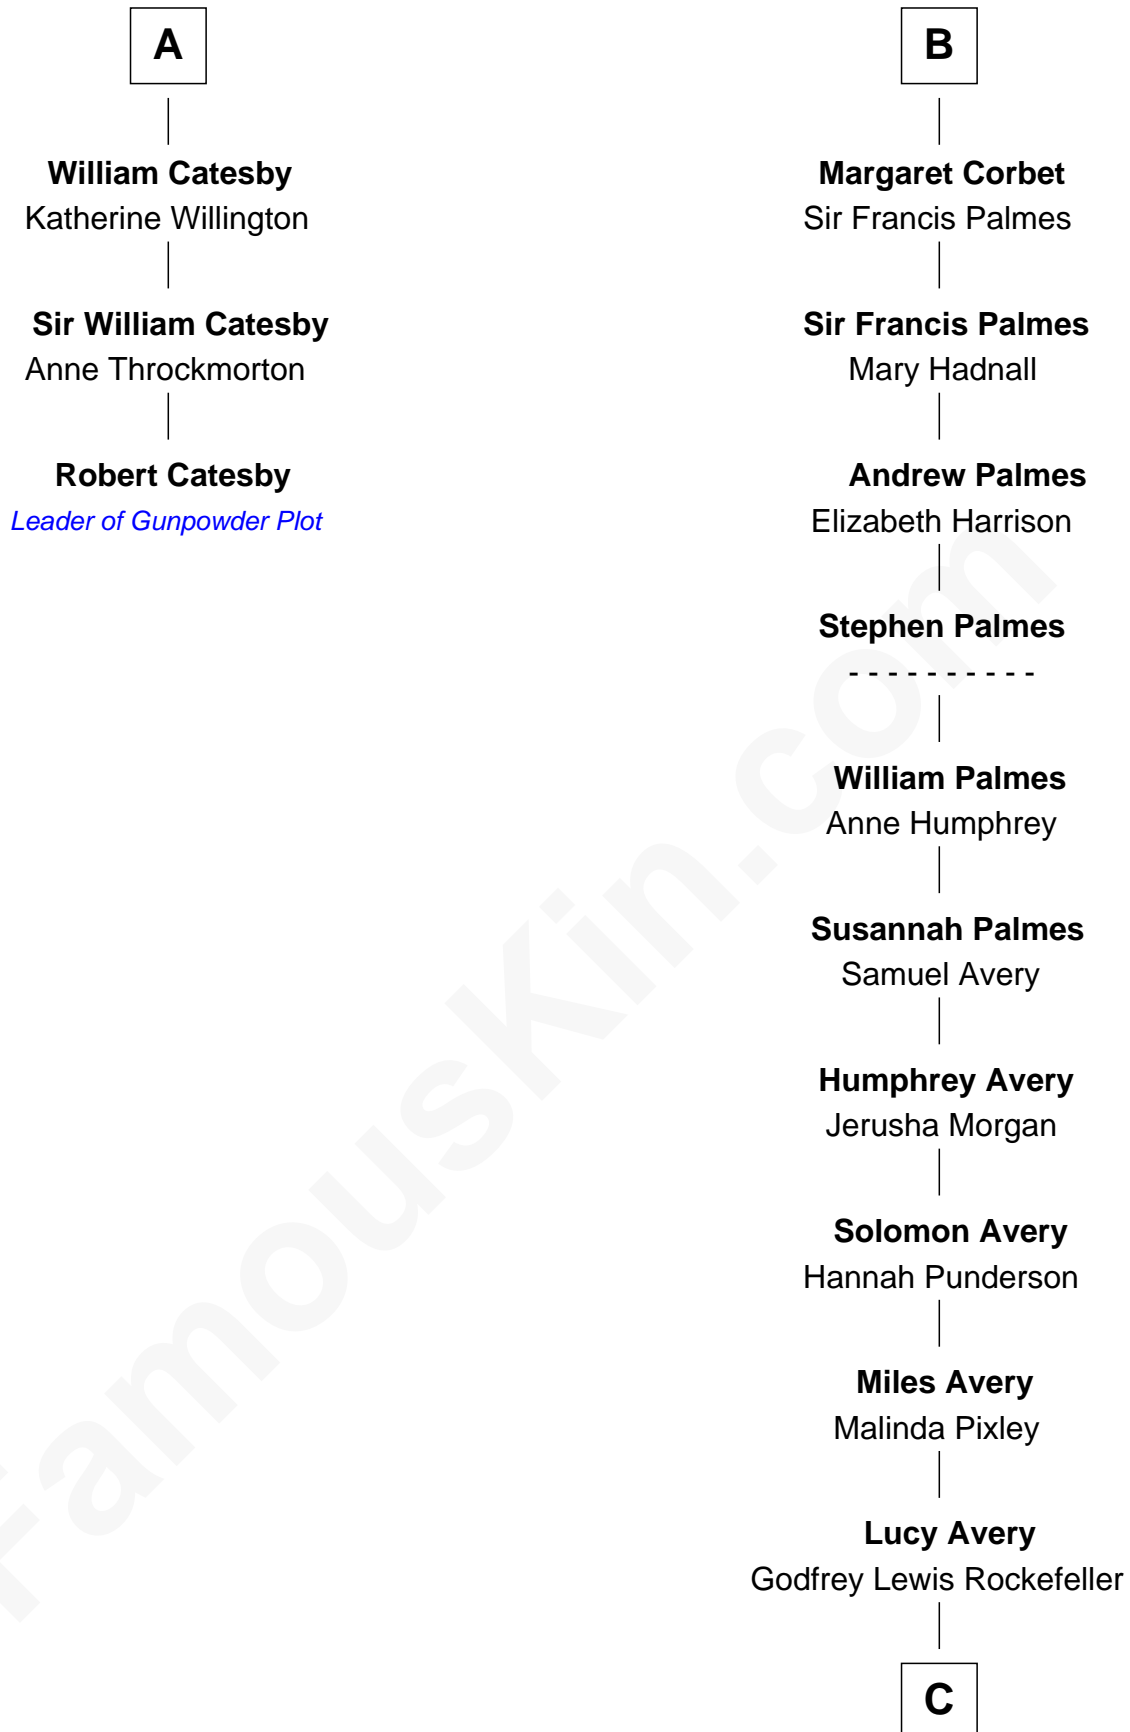

# FamousKin.com Relationship Chart of

**Robert Catesby**

*Leader of Gunpowder Plot*

9th cousin 11 times removed of

**Nelson Rockefeller**

*41st U.S. Vice-President*

**Sir William de Ros**  
Margery de Badlesmere

**Elizabeth de Roos**  
Sir William la Zouche

**Sir William la Zouche**  
Agnes Greene

**Sir William la Zouche**  
Elizabeth - - - - -

**William Zouche**  
Elizabeth St. John

**Margaret Zouche**  
William Catesby

**George Catesby**  
Elizabeth Empson

**Sir Richard Catesby**  
Dorothy Spencer

**A**

**Maud de Roos**  
John de Welles

**Anne de Welles**  
James Butler

**James Butler**  
Joan Beauchamp

**Elizabeth Butler**  
John Talbot

**Ann Talbot**  
Sir Henry Vernon

**Elizabeth Vernon**  
Sir Robert Corbet

**Sir Roger Corbet**  
Anne Windsor

**B**

**C**

**William Avery Rockefeller**

Eliza Davison

**John Davison Rockefeller**