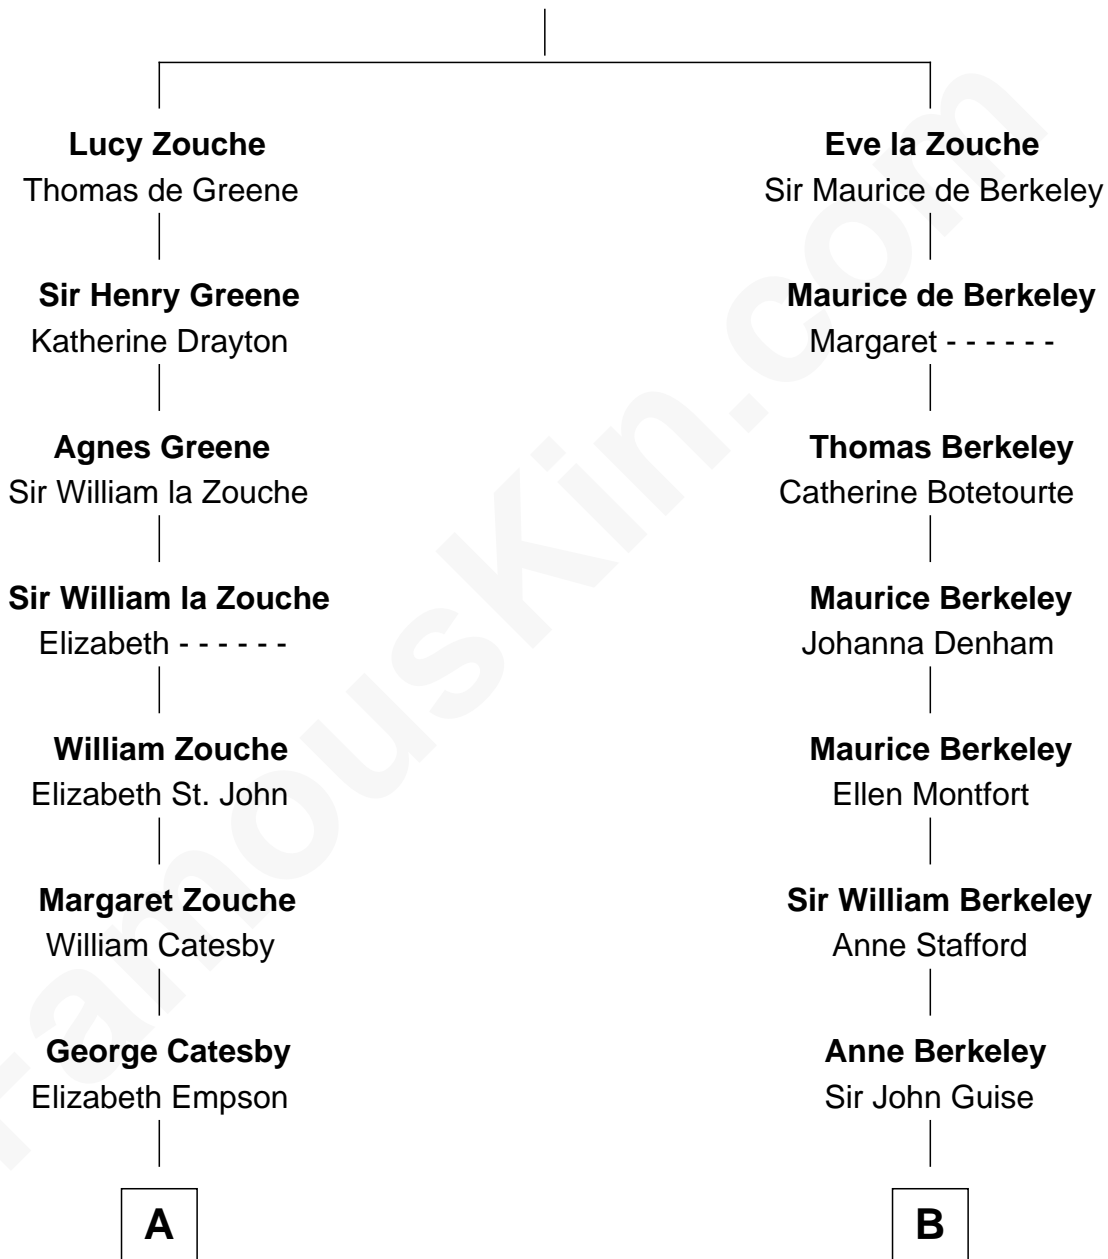

FamousKin.com Relationship Chart of

Robert Catesby

Leader of Gunpowder Plot

10th cousin 11 times removed of

Raquel Welch

Movie Actress

Eudo la Zouche
Milicent de Cantilupe

C

Hannah Kent Robinson

Elbridge Gerry Hall

Justin Smith Hall

Sarah Mehitable Stanford

Emery Stanford Hall

Clara Louise Adams

Josephine Sarah Hall

Armando Carlos Tejada