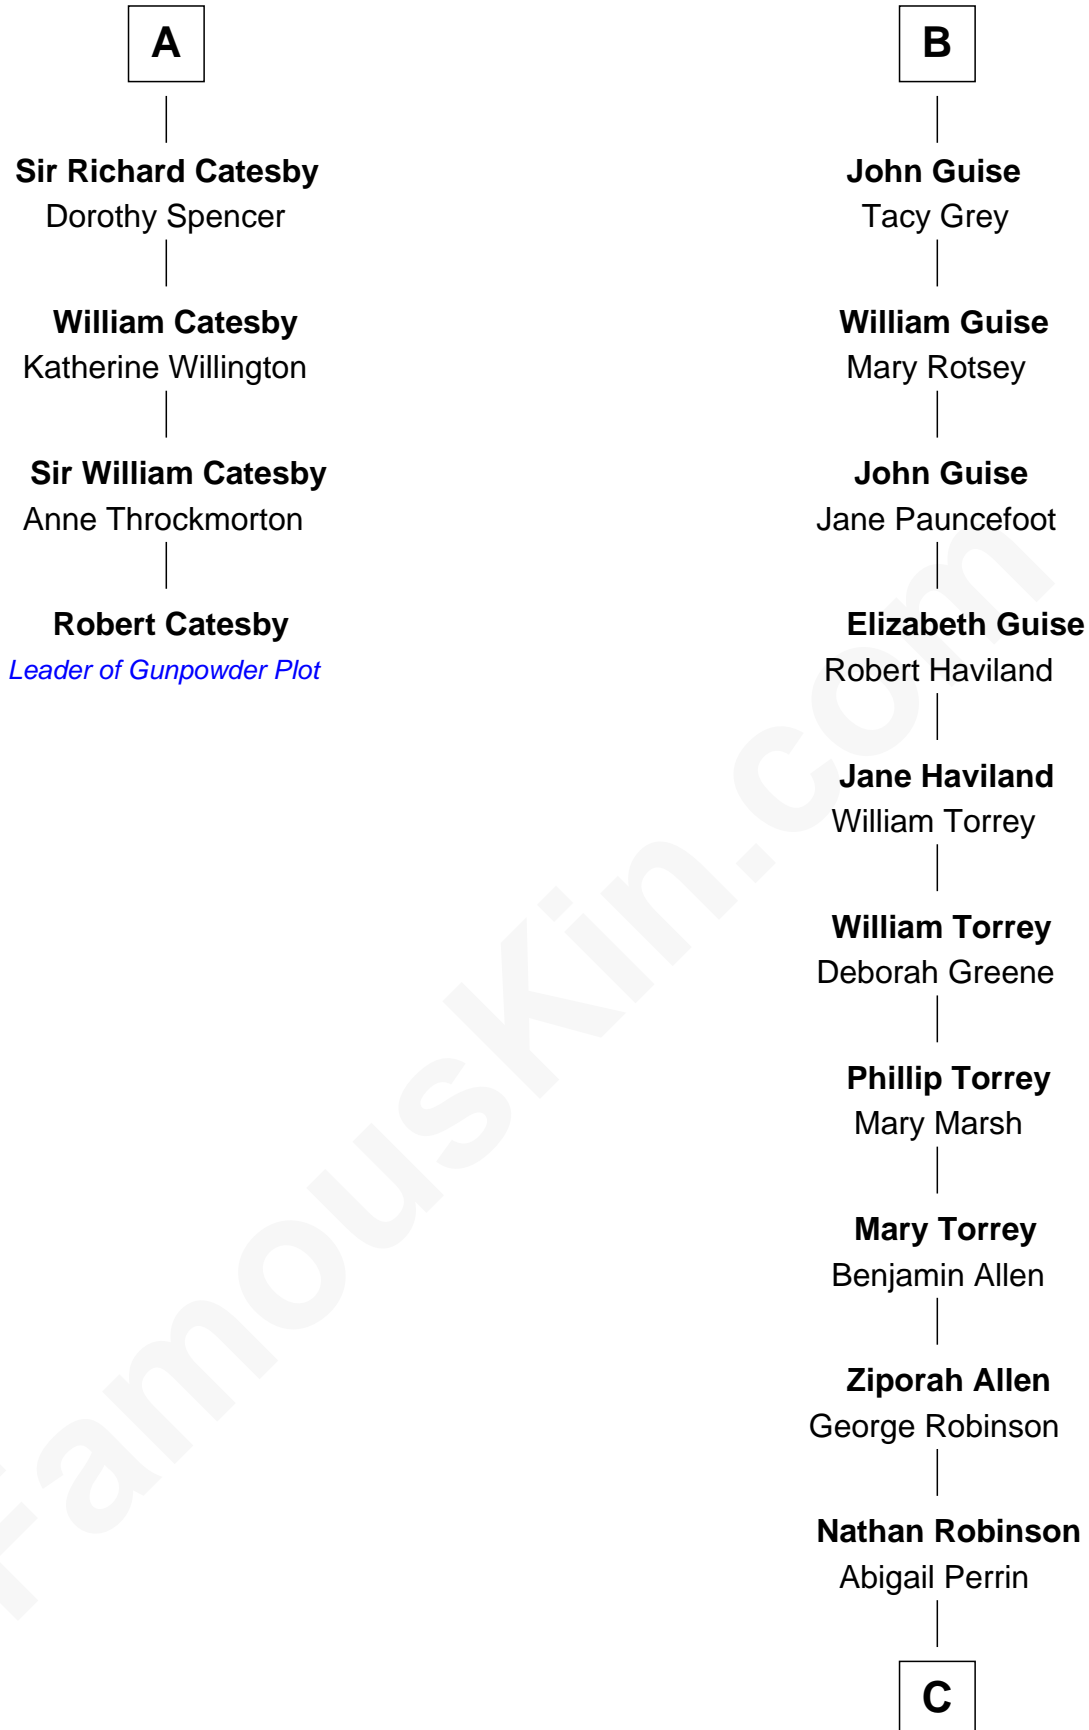

FamousKin.com Relationship Chart of

Robert Catesby

Leader of Gunpowder Plot

10th cousin 11 times removed of

Raquel Welch

Movie Actress

Eudo la Zouche
Milicent de Cantilupe

C