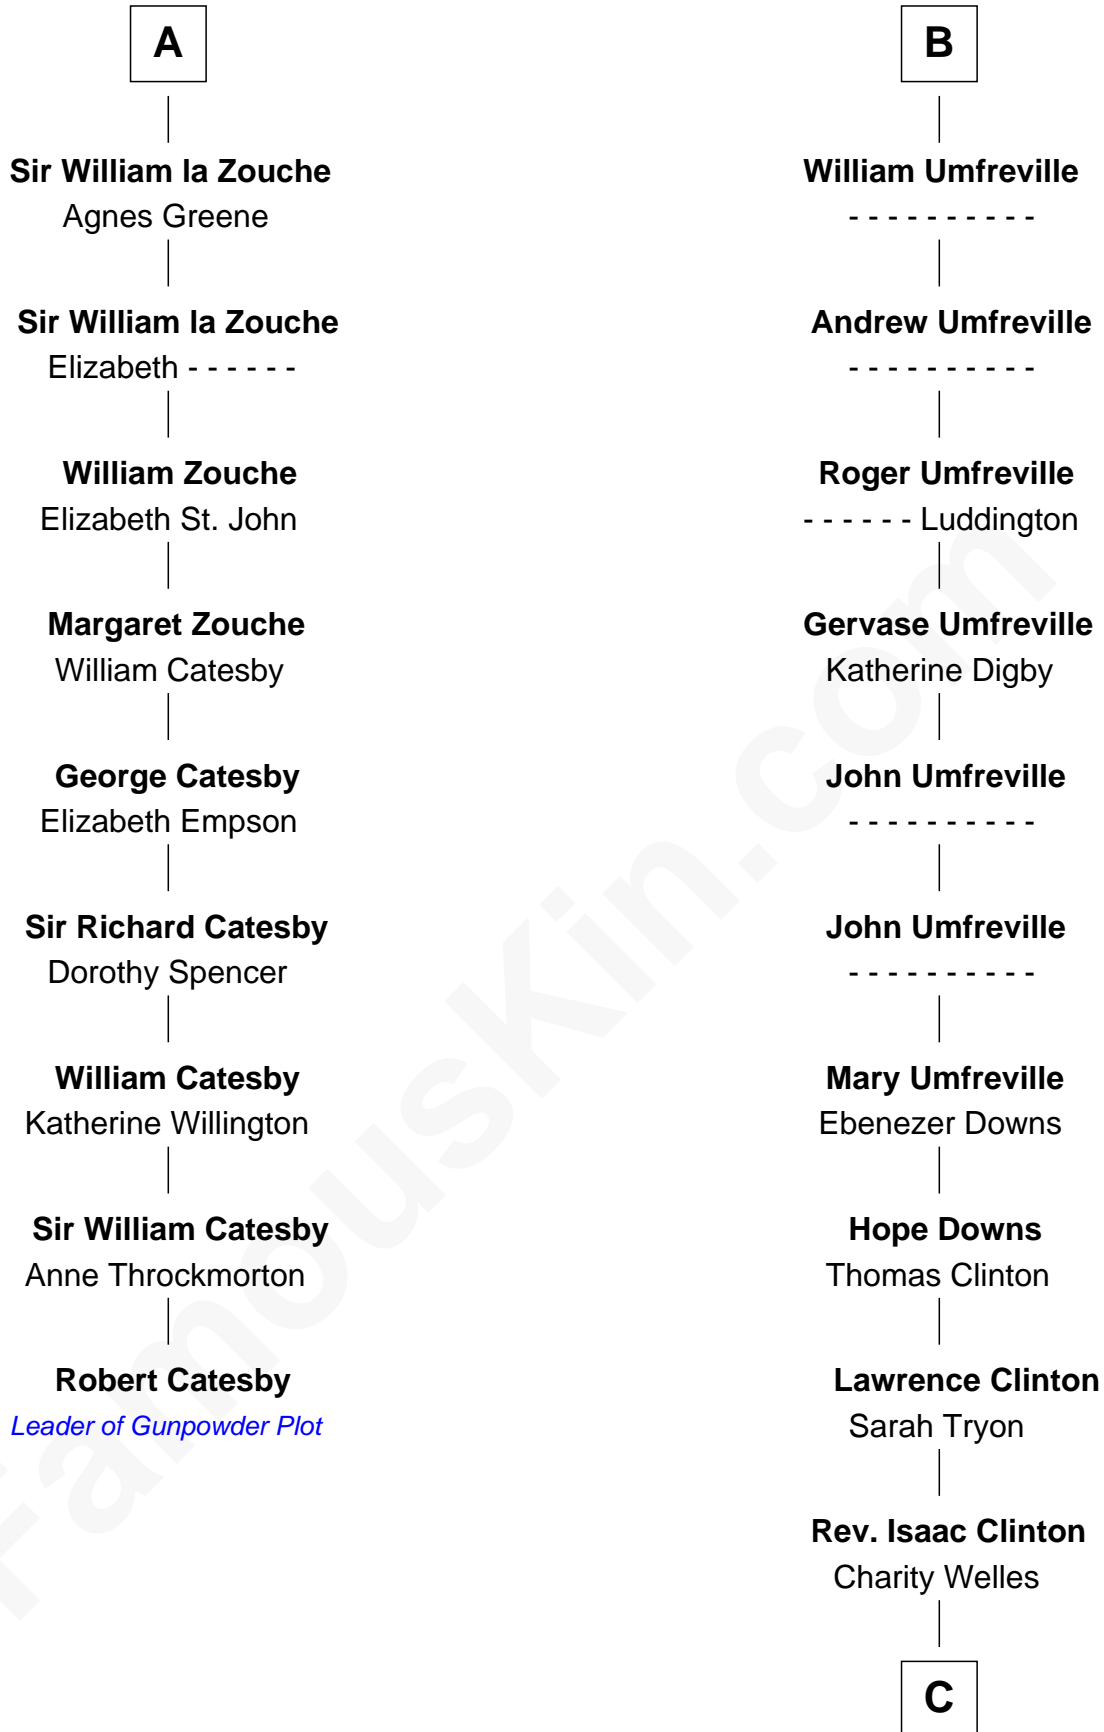

FamousKin.com Relationship Chart of

Robert Catesby

Leader of Gunpowder Plot

15th cousin 4 times removed of

Helen (Herron) Taft

First Lady of President William H. Taft

C

Maria Clinton

Ela Collins

Harriet Anne Collins

John Williamson Herron

Helen (Herron) Taft

First Lady of William H. Taft

FamousKin.com