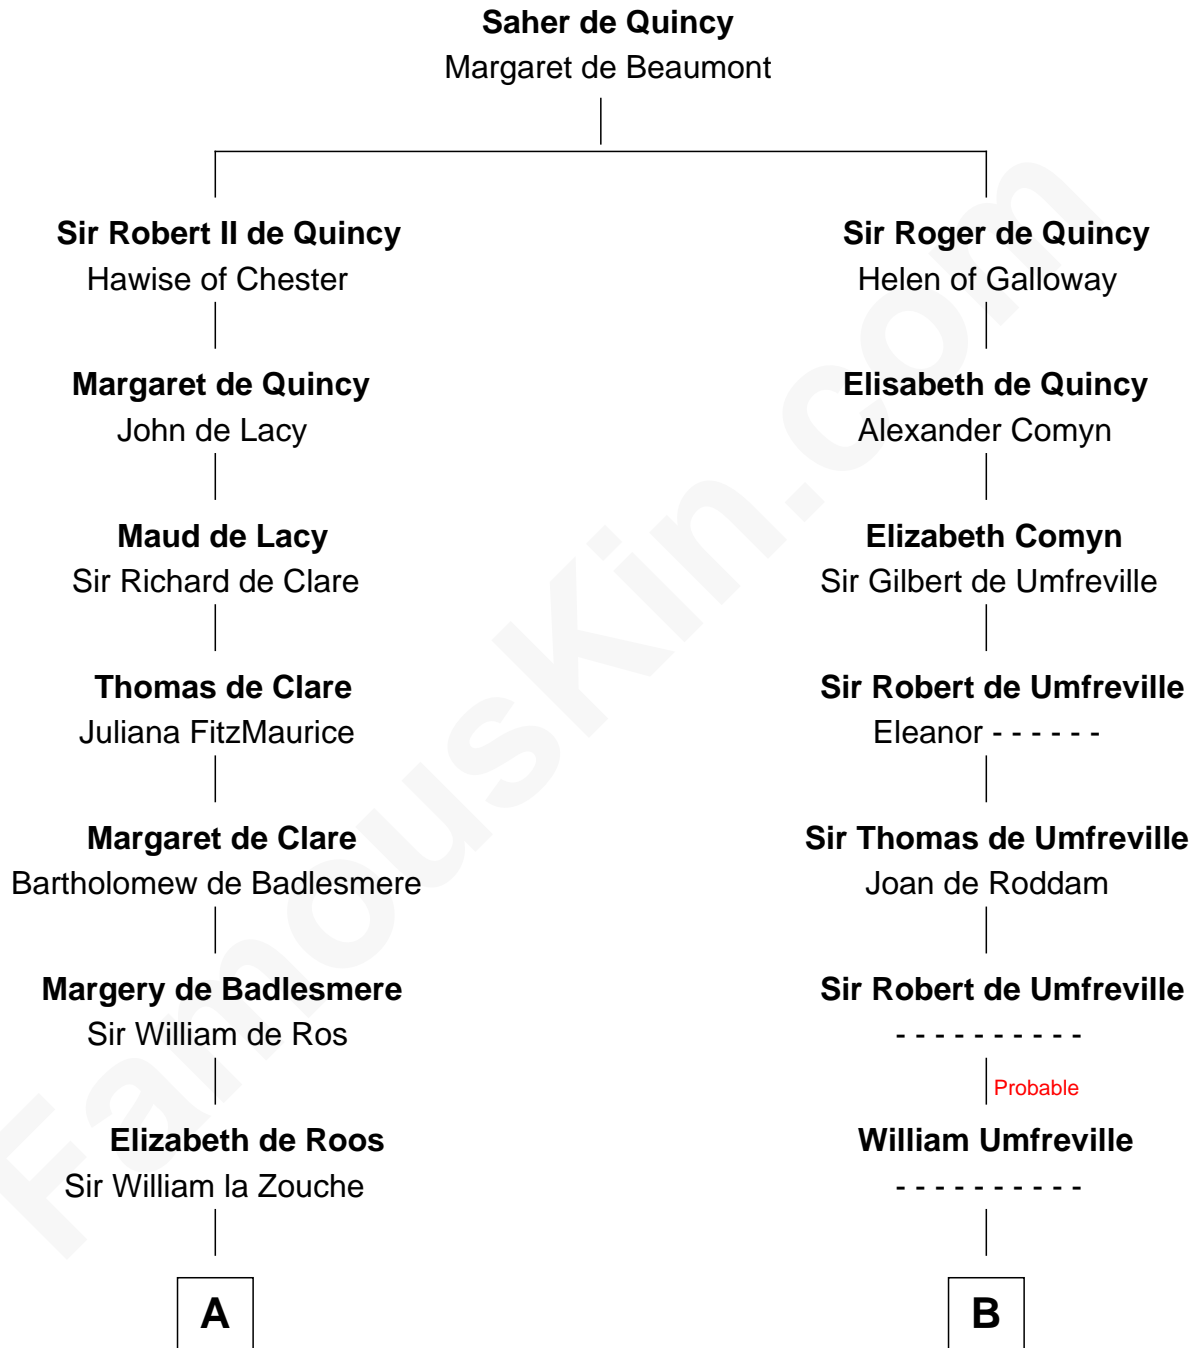

FamousKin.com Relationship Chart of

Robert Catesby

Leader of Gunpowder Plot

15th cousin 4 times removed of

Helen (Herron) Taft

First Lady of President William H. Taft

C

Maria Clinton

Ela Collins

Harriet Anne Collins

John Williamson Herron

Helen (Herron) Taft

First Lady of William H. Taft

FamousKin.com