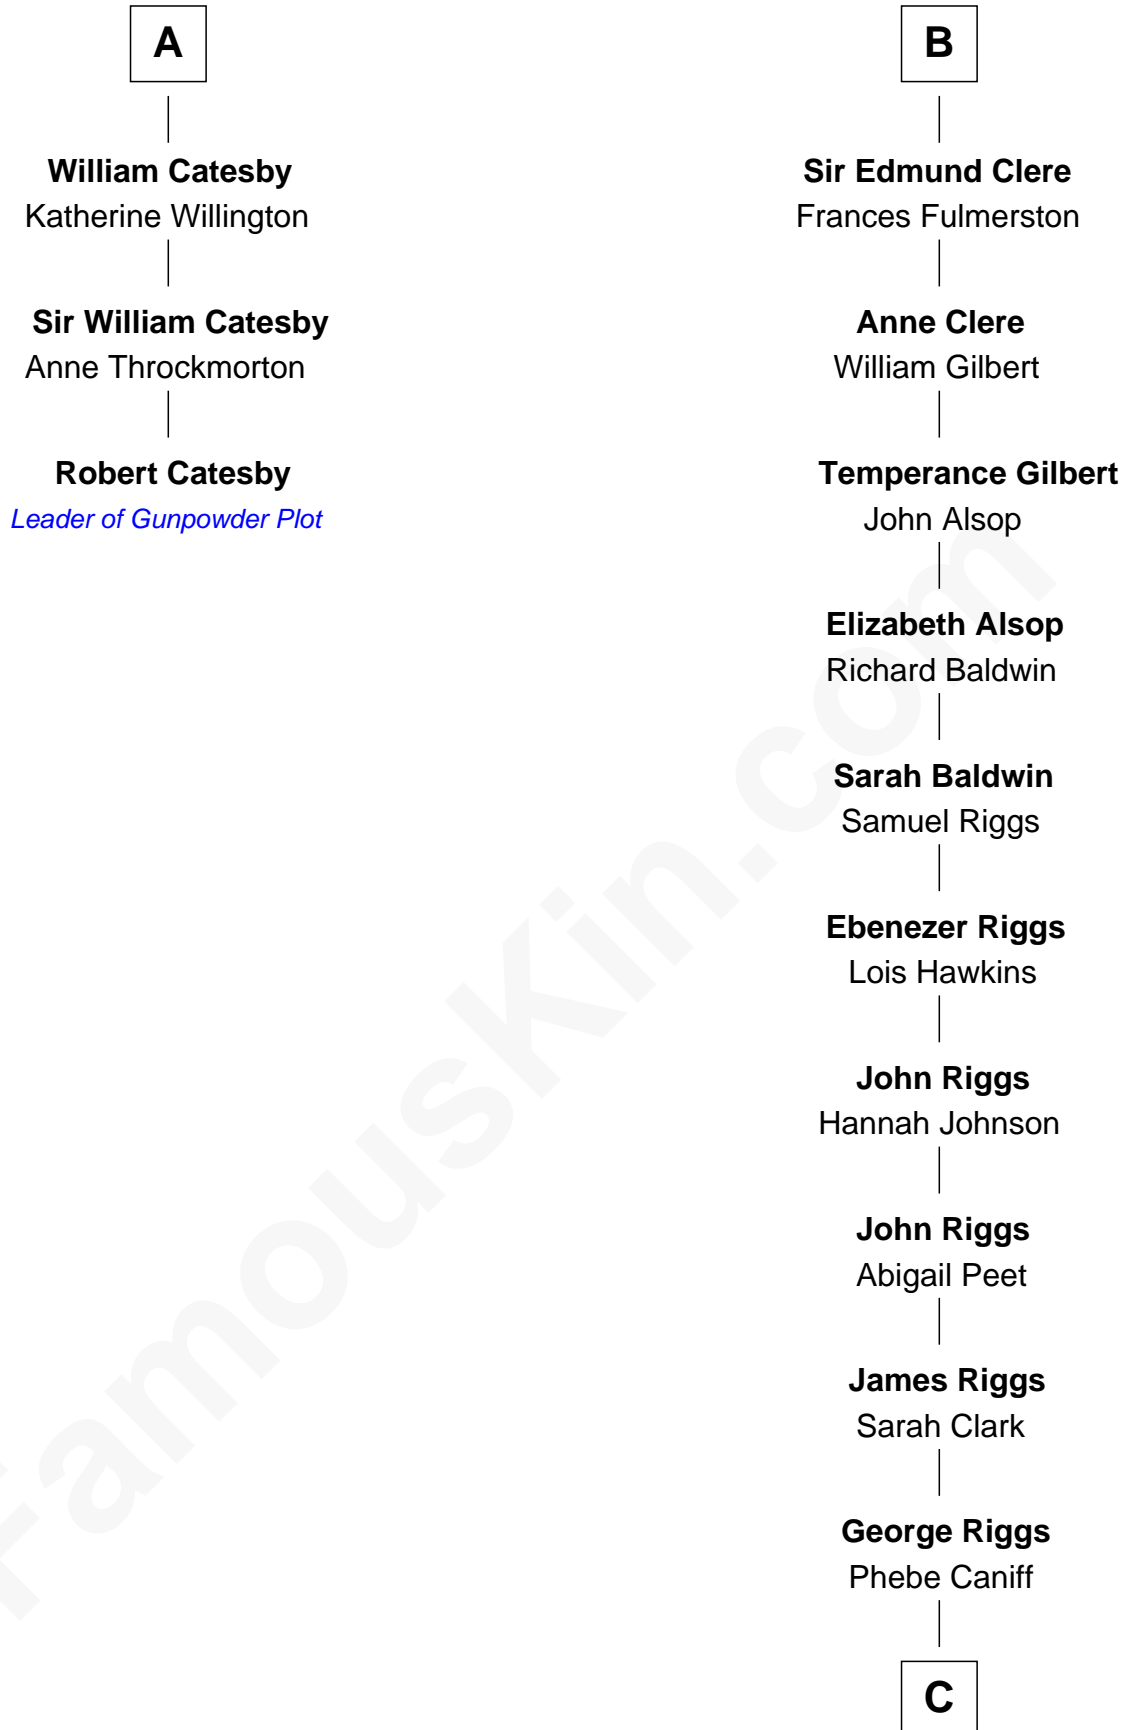

FamousKin.com

Relationship Chart of

Robert Catesby

Leader of Gunpowder Plot

9th cousin 11 times removed of

Mamie (Doud) Eisenhower

First Lady of President Dwight Eisenhower

C

—
Maria Riggs

Eli Doud
—

—
Royal Houghton Doud

Mary Cornelia Sheldon
—

—
John Sheldon Doud

Elivera Mathilda Carlson
—

—
Mamie (Doud) Eisenhower

First Lady of Dwight Eisenhower