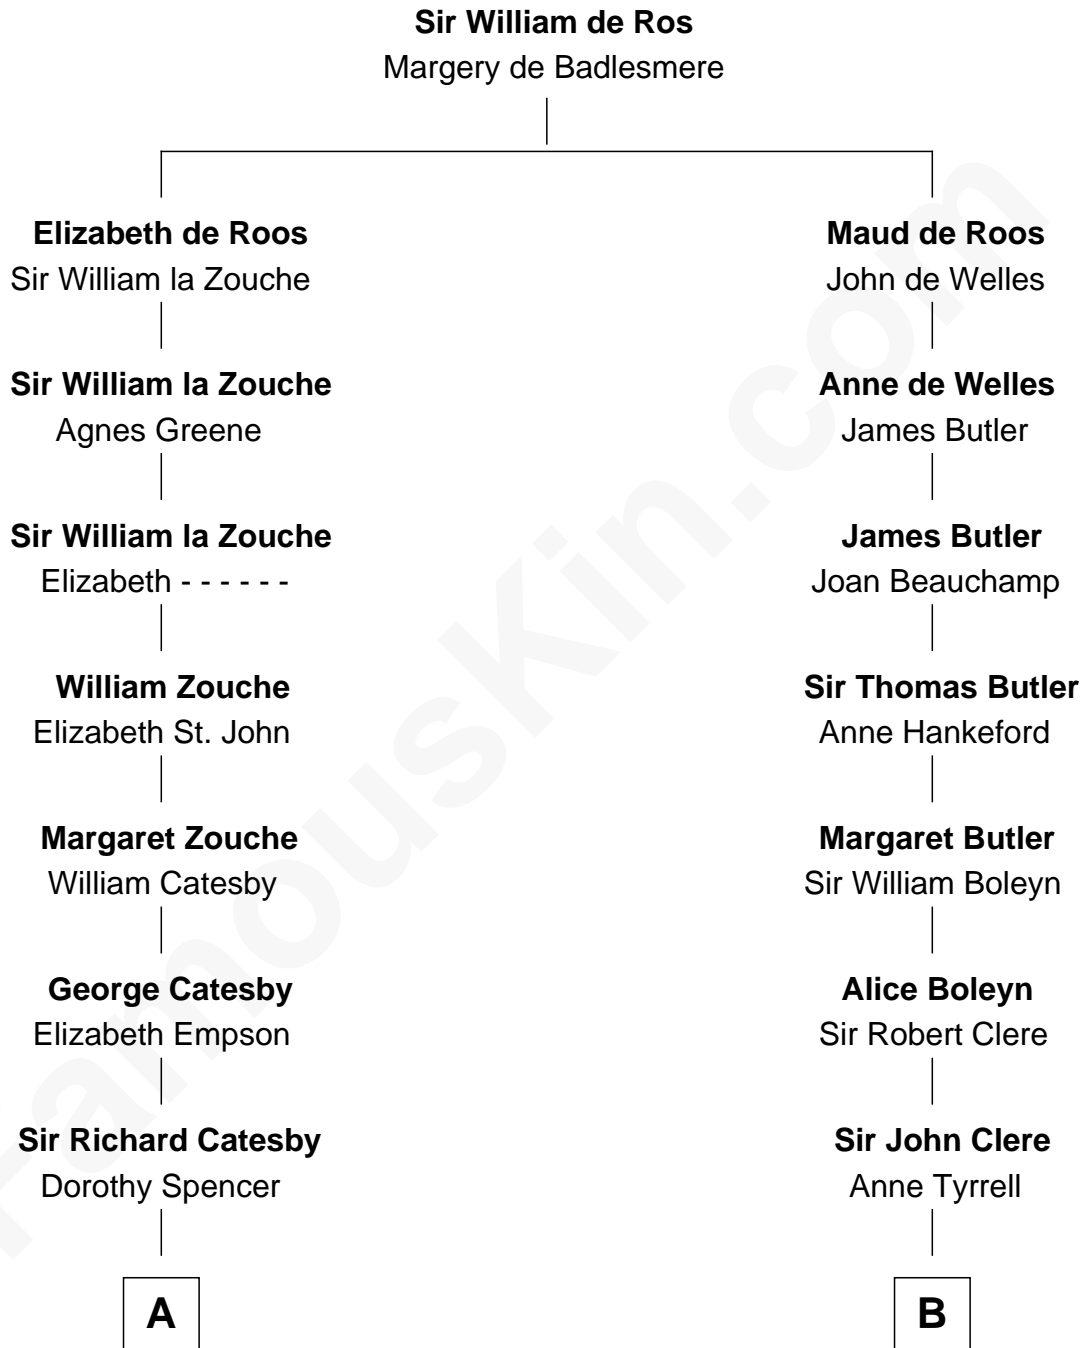

FamousKin.com

Relationship Chart of

Robert Catesby

Leader of Gunpowder Plot

9th cousin 11 times removed of

Mamie (Doud) Eisenhower

First Lady of President Dwight Eisenhower

C

—
Maria Riggs

Eli Doud
—

—
Royal Houghton Doud

Mary Cornelia Sheldon
—

—
John Sheldon Doud

Elivera Mathilda Carlson
—

—
Mamie (Doud) Eisenhower

First Lady of Dwight Eisenhower