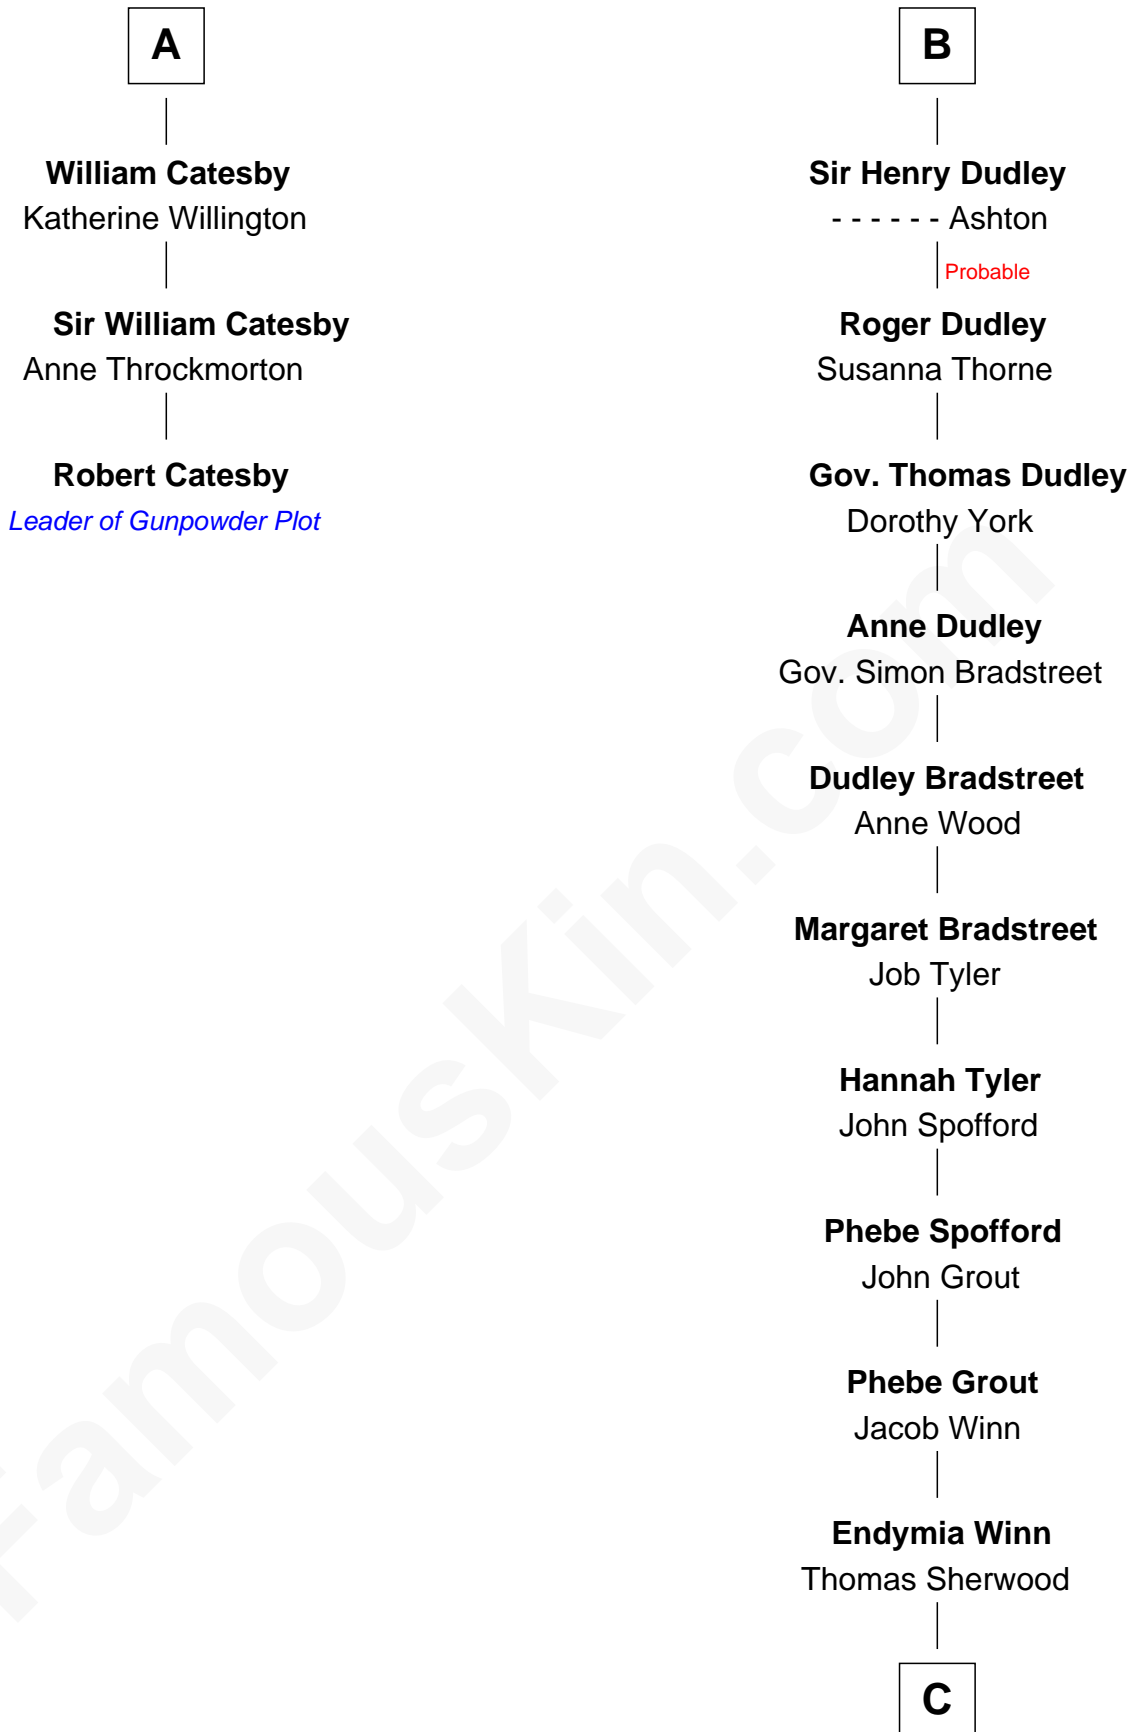

FamousKin.com Relationship Chart of

Robert Catesby

Leader of Gunpowder Plot

9th cousin 11 times removed of

Herbert Hoover

31st U.S. President

Sir William de Ros
Margery de Badlesmere

Elizabeth de Roos
Sir William la Zouche

Sir William la Zouche
Agnes Greene

Sir William la Zouche
Elizabeth - - - - -

William Zouche
Elizabeth St. John

Margaret Zouche
William Catesby

George Catesby
Elizabeth Empson

Sir Richard Catesby
Dorothy Spencer

A

Thomas de Ros
Beatrice de Stafford

Margaret de Ros
Sir Reynold Grey

Margaret Grey
Sir William Bonville

William Bonville
Elizabeth Harington

William Bonville
Katherine Neville

Cecily Bonville
Thomas Grey

Cecily Grey
Sir John Sutton

B

C

Lucinda Sherwood

John Minthorn

Theodore Minthorn

Mary Wasley

Hulda Randall Minthorn

Jessie Clark Hoover