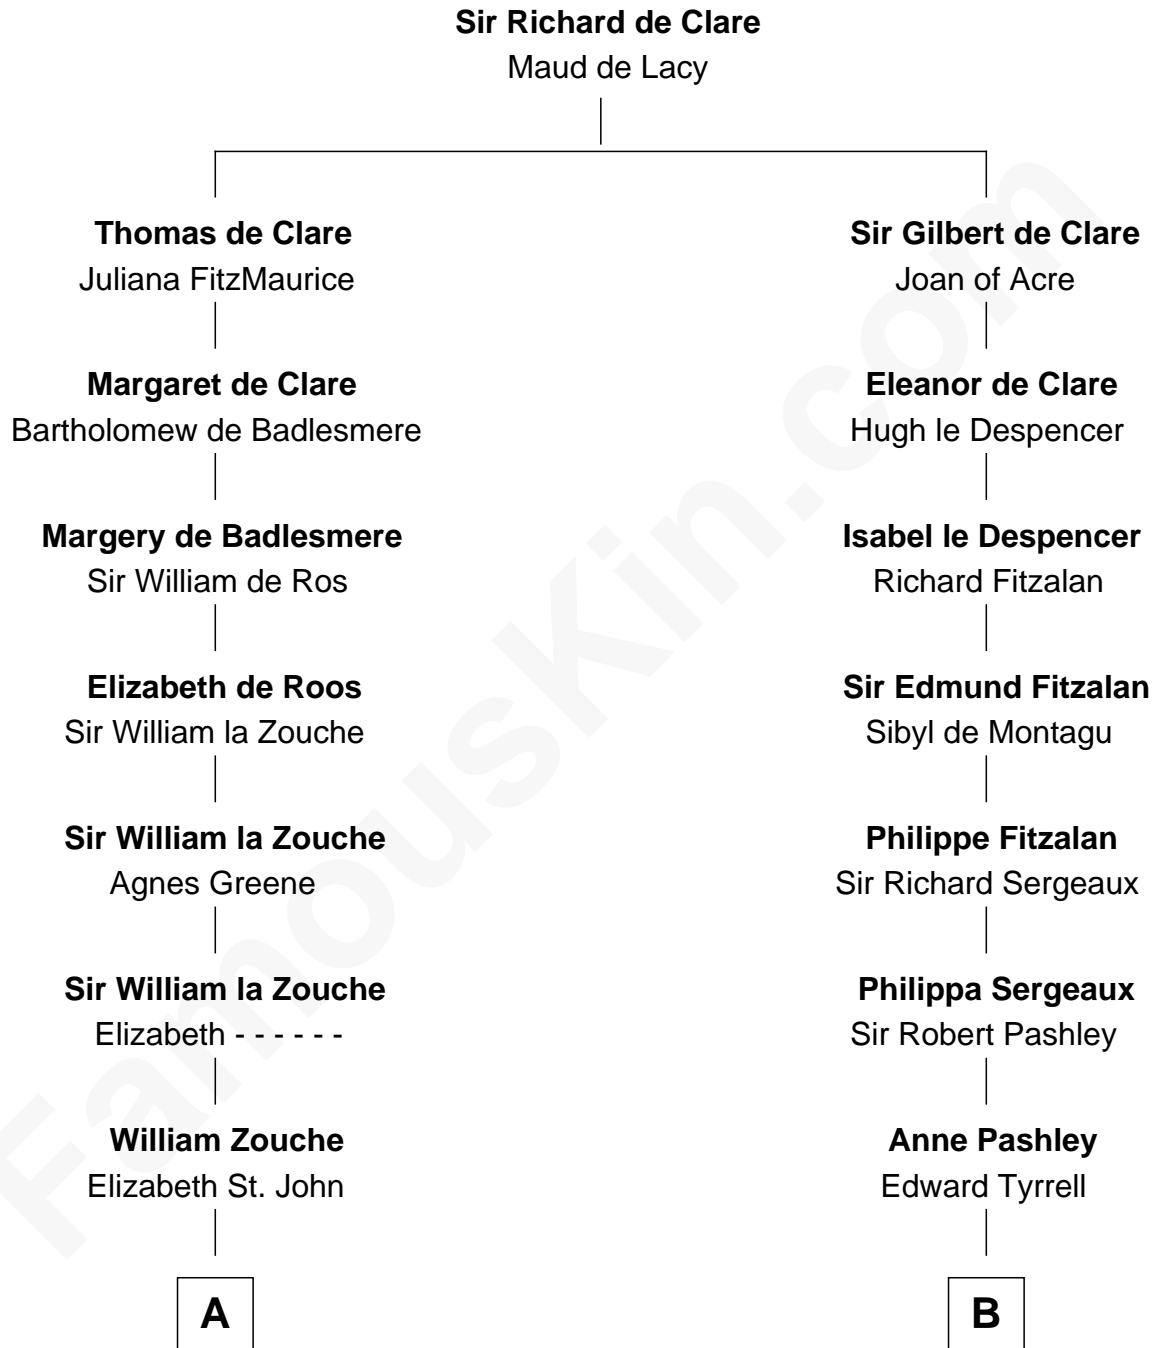

## Relationship Chart of

### Robert Catesby

*Leader of Gunpowder Plot*

12th cousin 9 times removed of

### Ellen Louise (Axson) Wilson

*First Lady of President Woodrow Wilson*

**C**

**Deliverance Coward**

James FitzRandolph

**Isaac FitzRandolph**

Eleanor Hunter

**Rebecca Longstreet FitzRandolph**