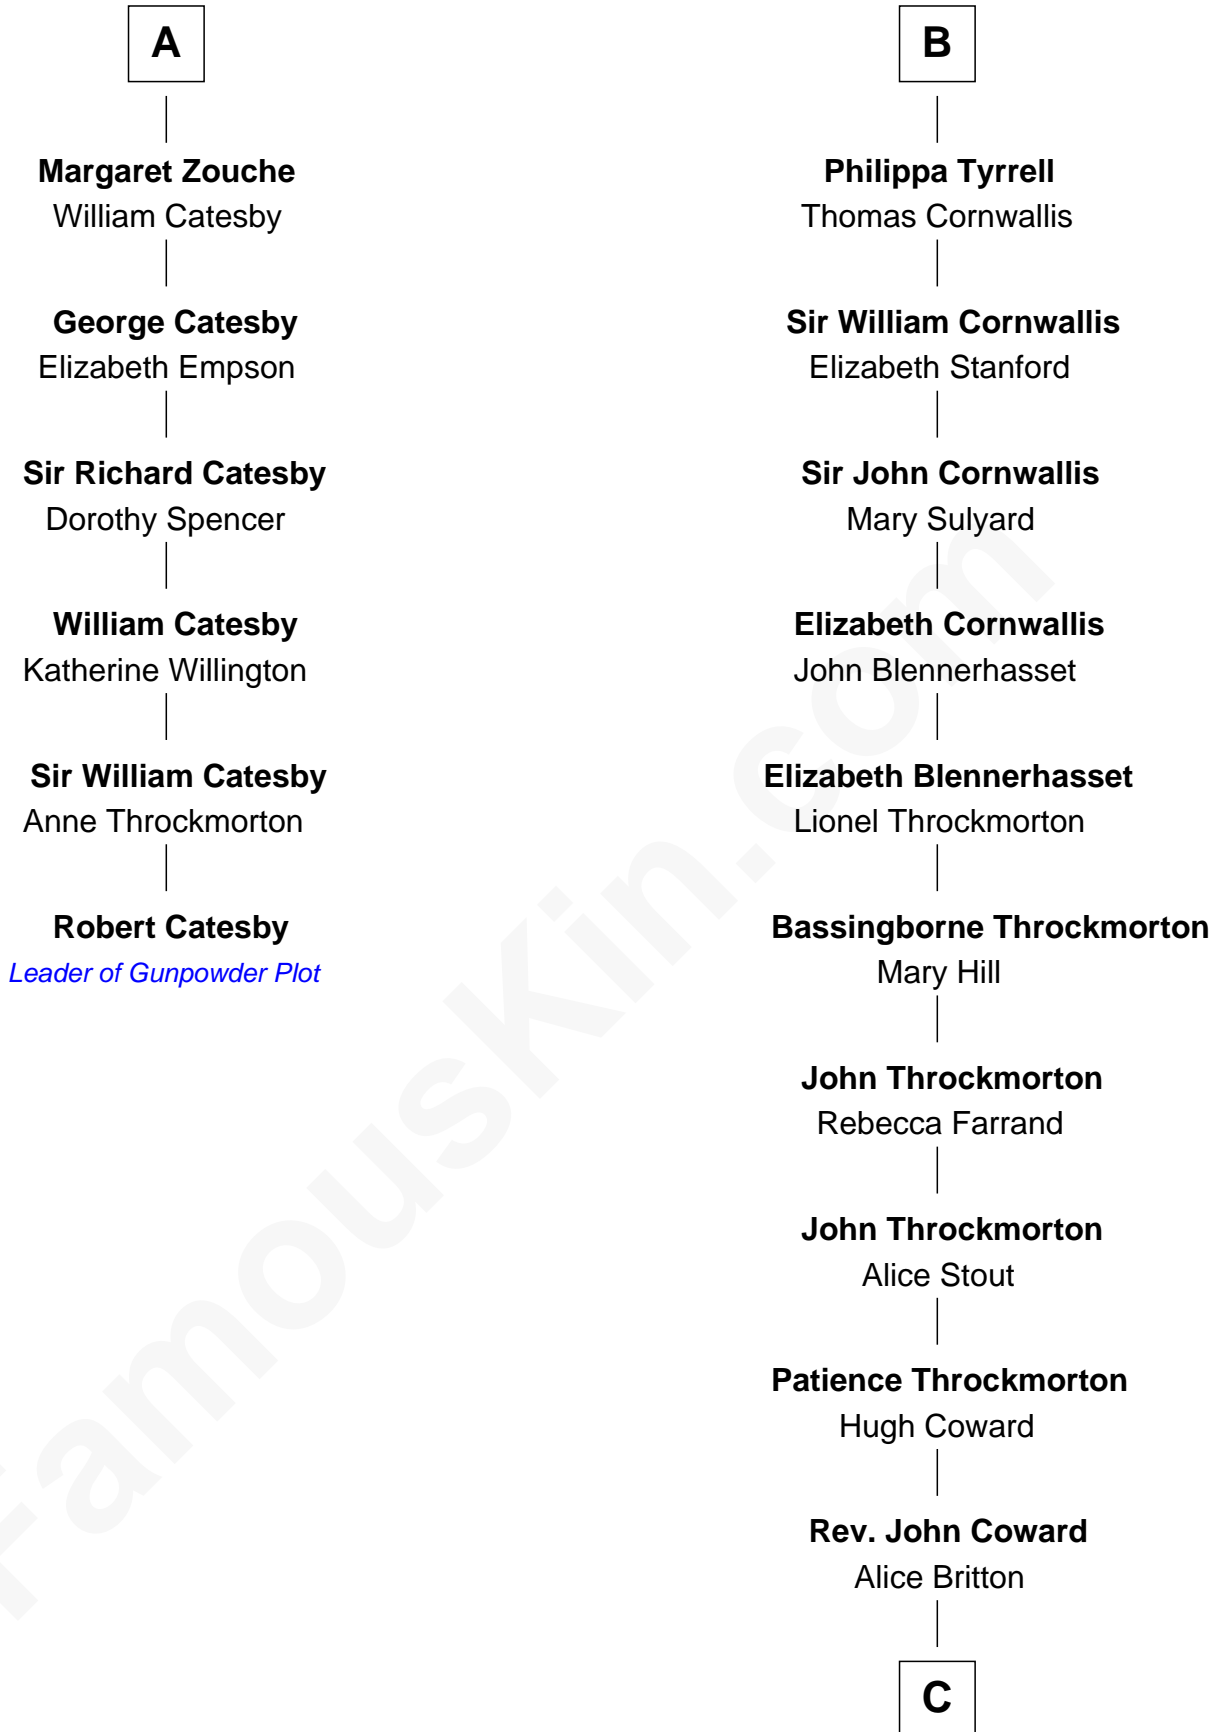

## Relationship Chart of

### Robert Catesby

*Leader of Gunpowder Plot*

12th cousin 9 times removed of

### Ellen Louise (Axson) Wilson

*First Lady of President Woodrow Wilson*

**C**

**Deliverance Coward**

James FitzRandolph

**Isaac FitzRandolph**

Eleanor Hunter

**Rebecca Longstreet FitzRandolph**