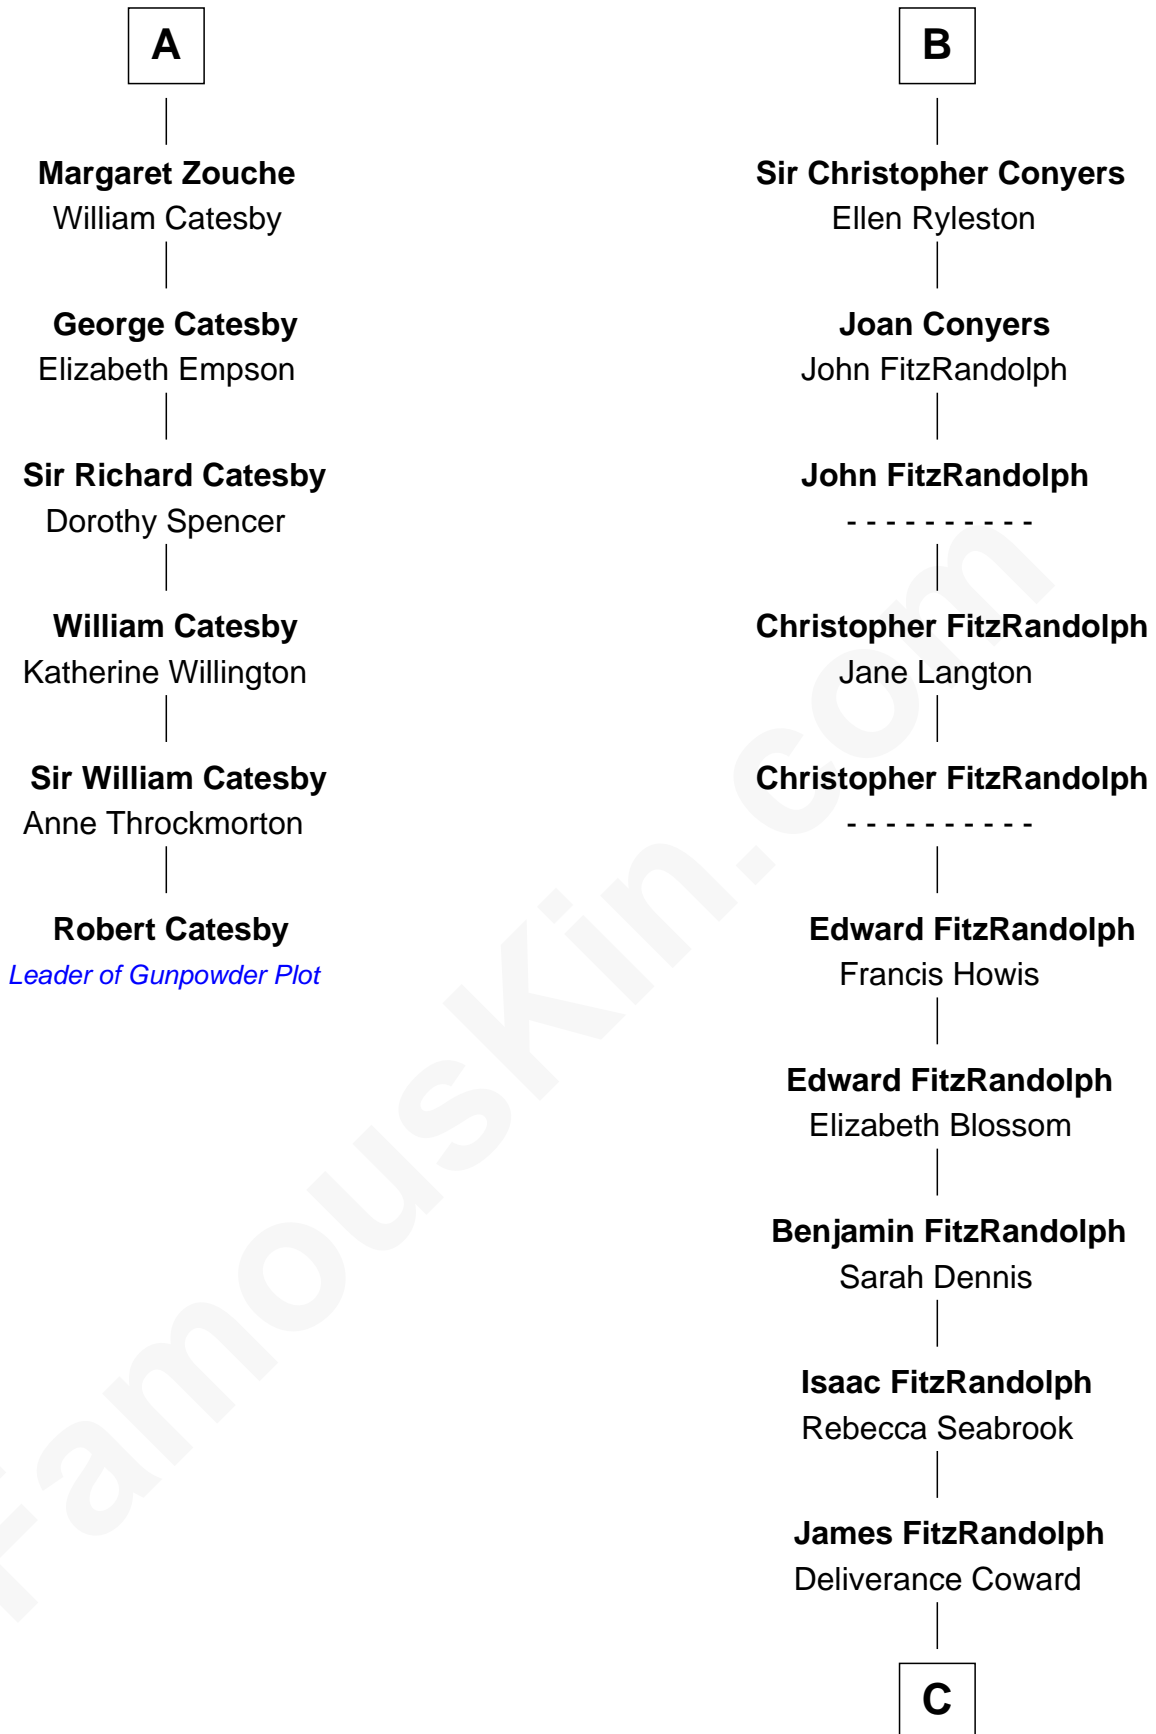

FamousKin.com

Relationship Chart of

Robert Catesby

Leader of Gunpowder Plot

12th cousin 8 times removed of

Ellen Louise (Axson) Wilson

First Lady of President Woodrow Wilson

Sir William de Ros

Lucy FitzPiers

C

Isaac FitzRandolph

Eleanor Hunter

Rebecca Longstreet FitzRandolph

Rev. Isaac Stockton Keith Axson

Rev. Samuel Edward Axson

Margaret Jane Hoyt

Ellen Louise (Axson) Wilson

First Lady of Woodrow Wilson