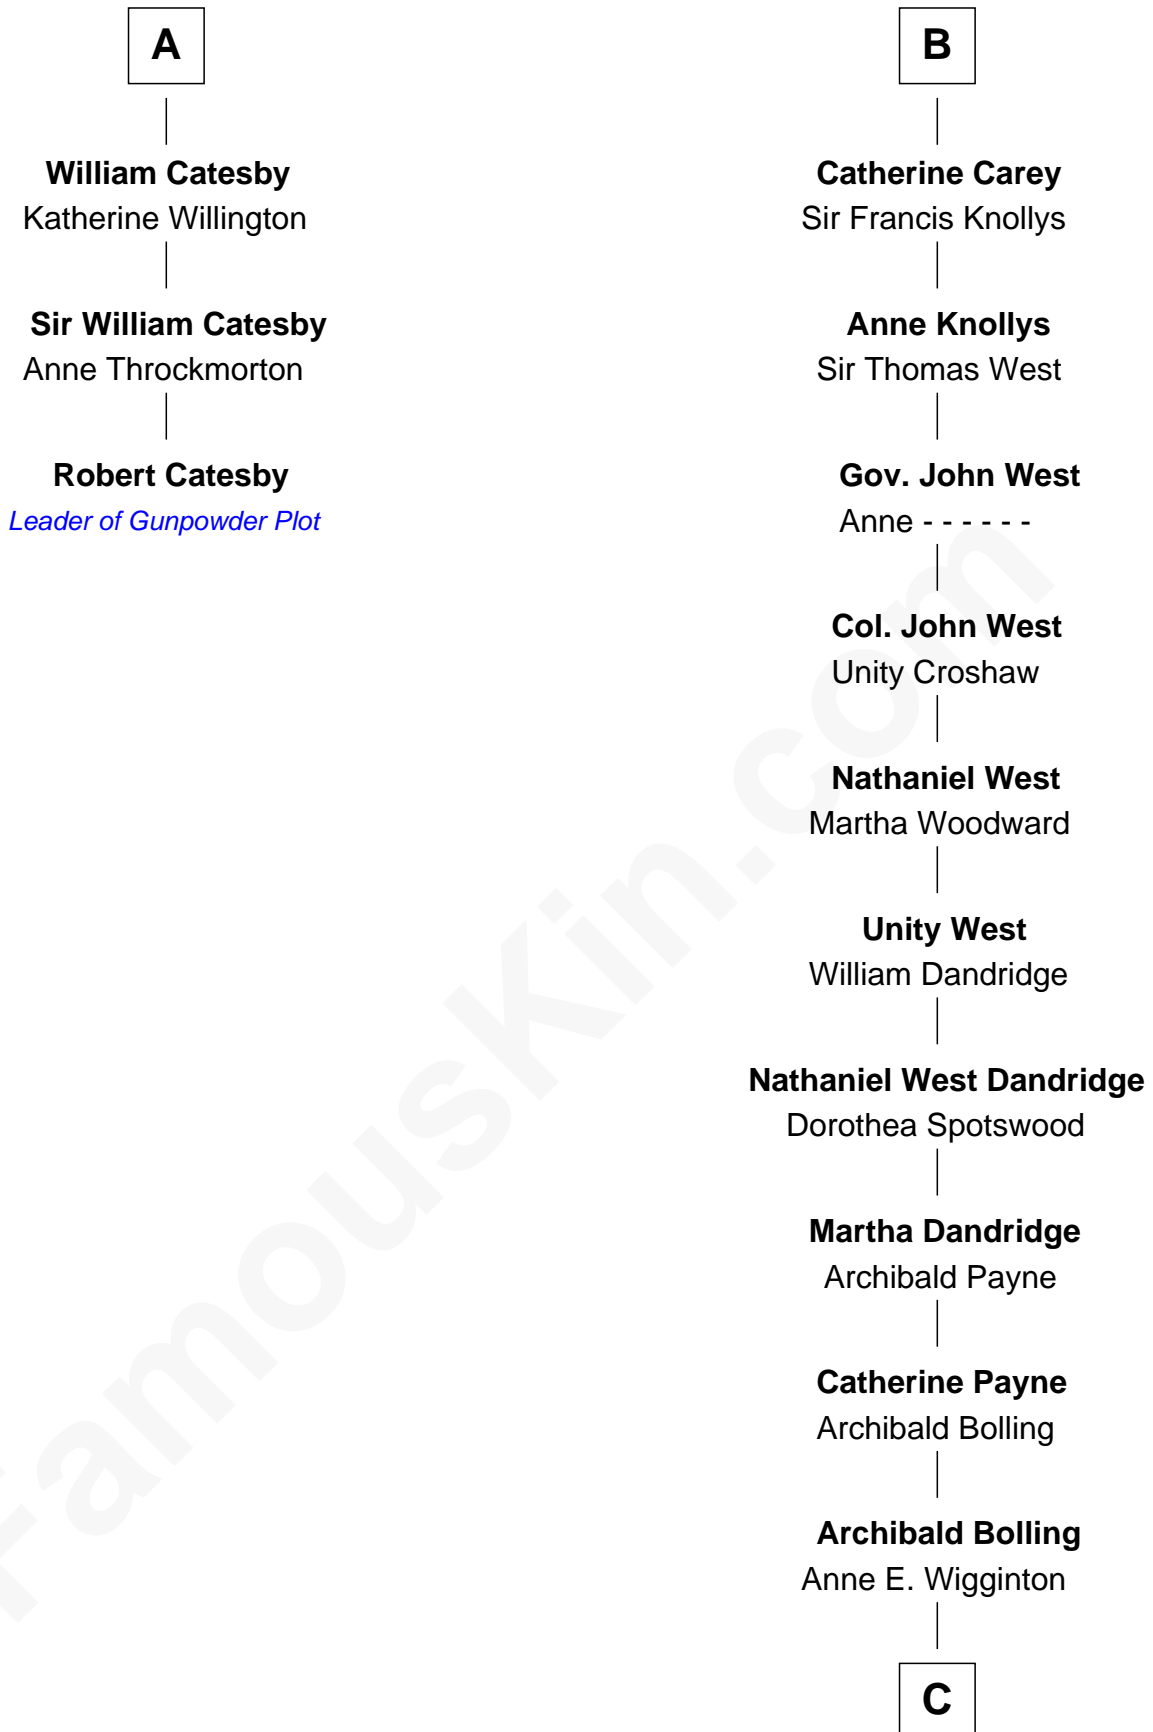

## Relationship Chart of

### Robert Catesby

*Leader of Gunpowder Plot*

9th cousin 9 times removed of

### Edith (Bolling) Wilson

*First Lady of President Woodrow Wilson*

C

William Holcombe Bolling

Sarah Spiers White

Edith (Bolling) Wilson

*First Lady of Woodrow Wilson*

FamousKin.com