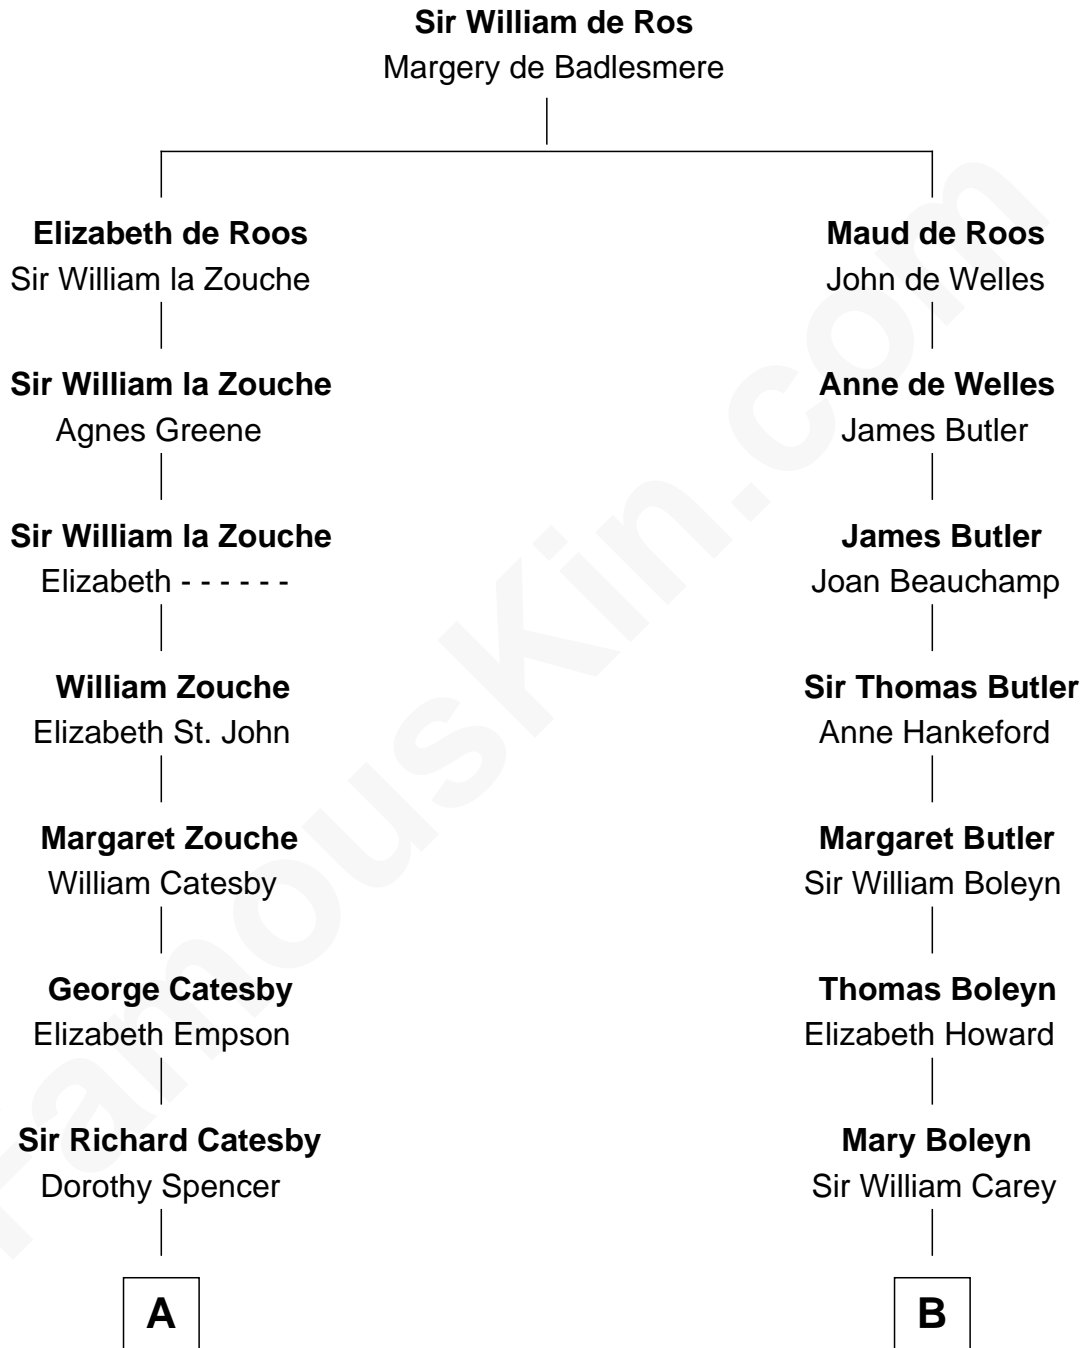

FamousKin.com

Relationship Chart of

Robert Catesby

Leader of Gunpowder Plot

9th cousin 9 times removed of

Edith (Bolling) Wilson

First Lady of President Woodrow Wilson