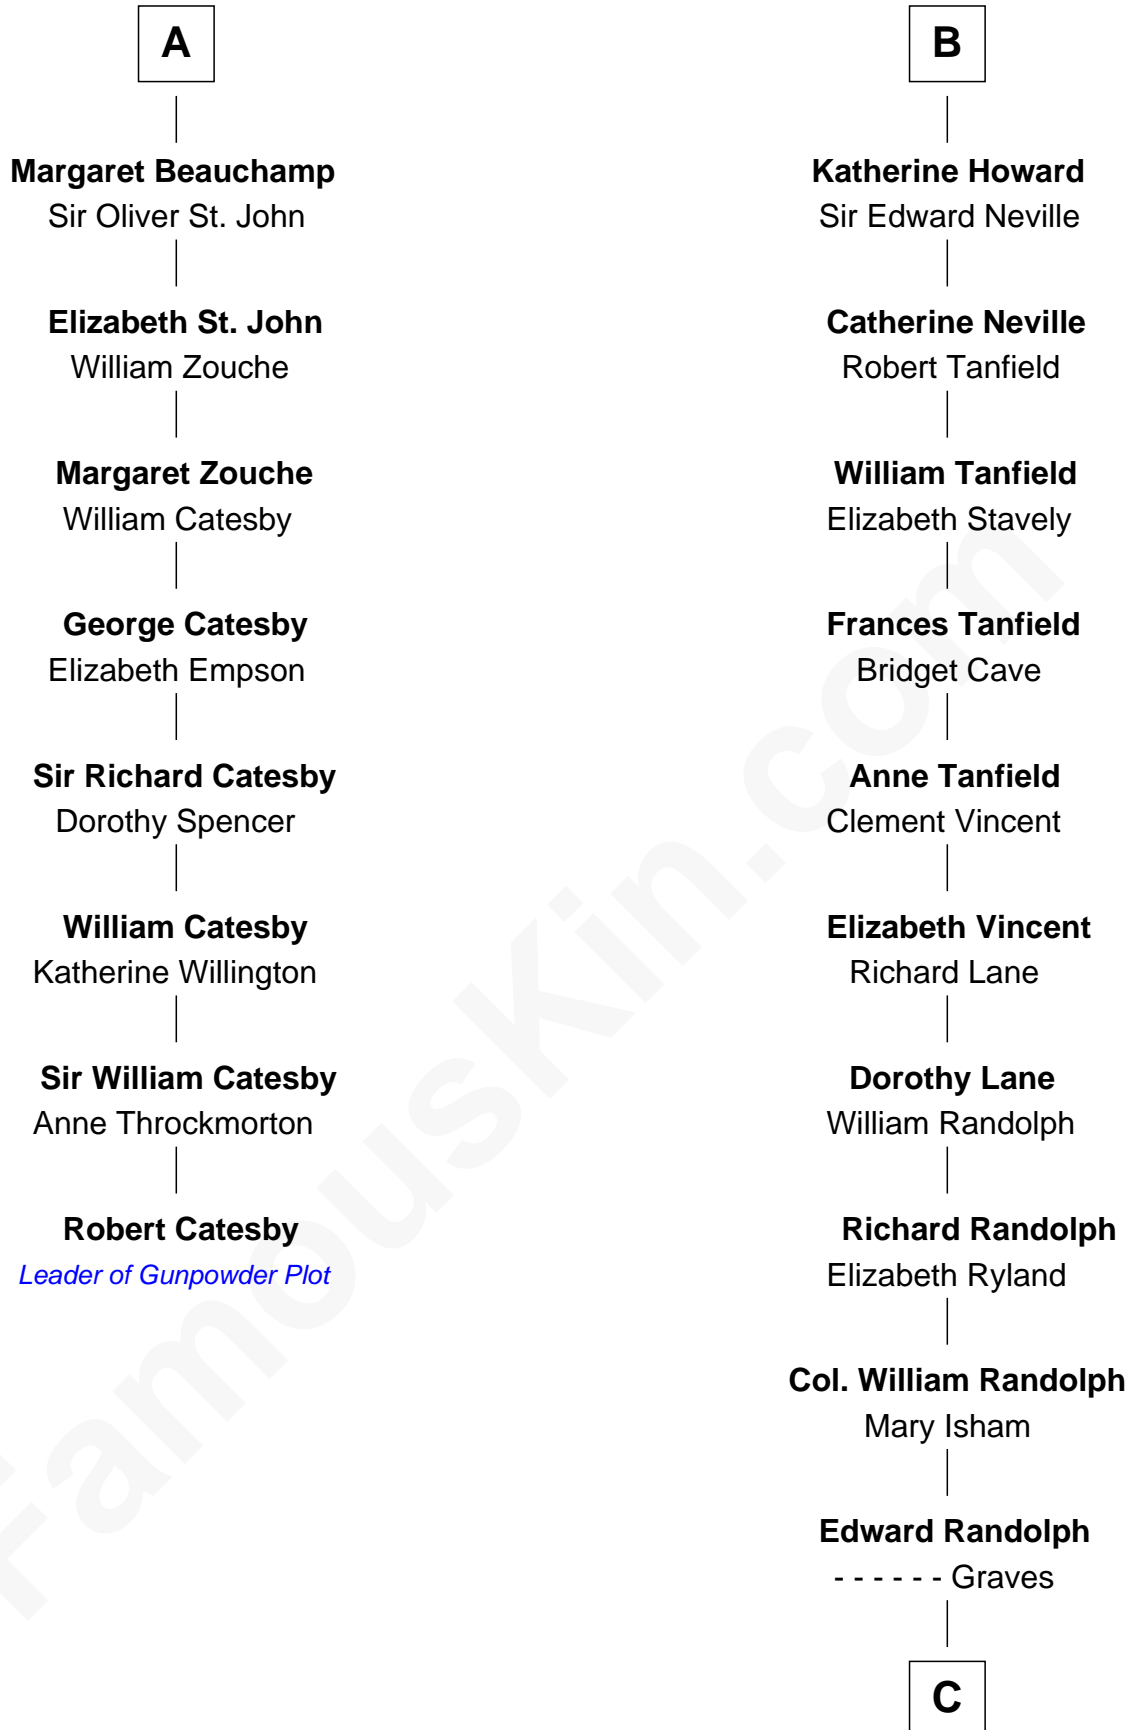

# FamousKin.com Relationship Chart of

**Robert Catesby**

*Leader of Gunpowder Plot*

14th cousin 7 times removed of

**William Fishback**

*17th Governor of Arkansas*

**Sir Humphrey de Bohun**

Maud of Eu

**C**

**Elizabeth Randolph**

William Yates

**William Yates**

Anne Isham Poythress

**Benjamin Poythress Yates**

Elizabeth Frances Stith

**Sophia Ann Yates**

Frederick Fishback

**William Fishback**

*17th Governor of Arkansas*

FamousKin.com