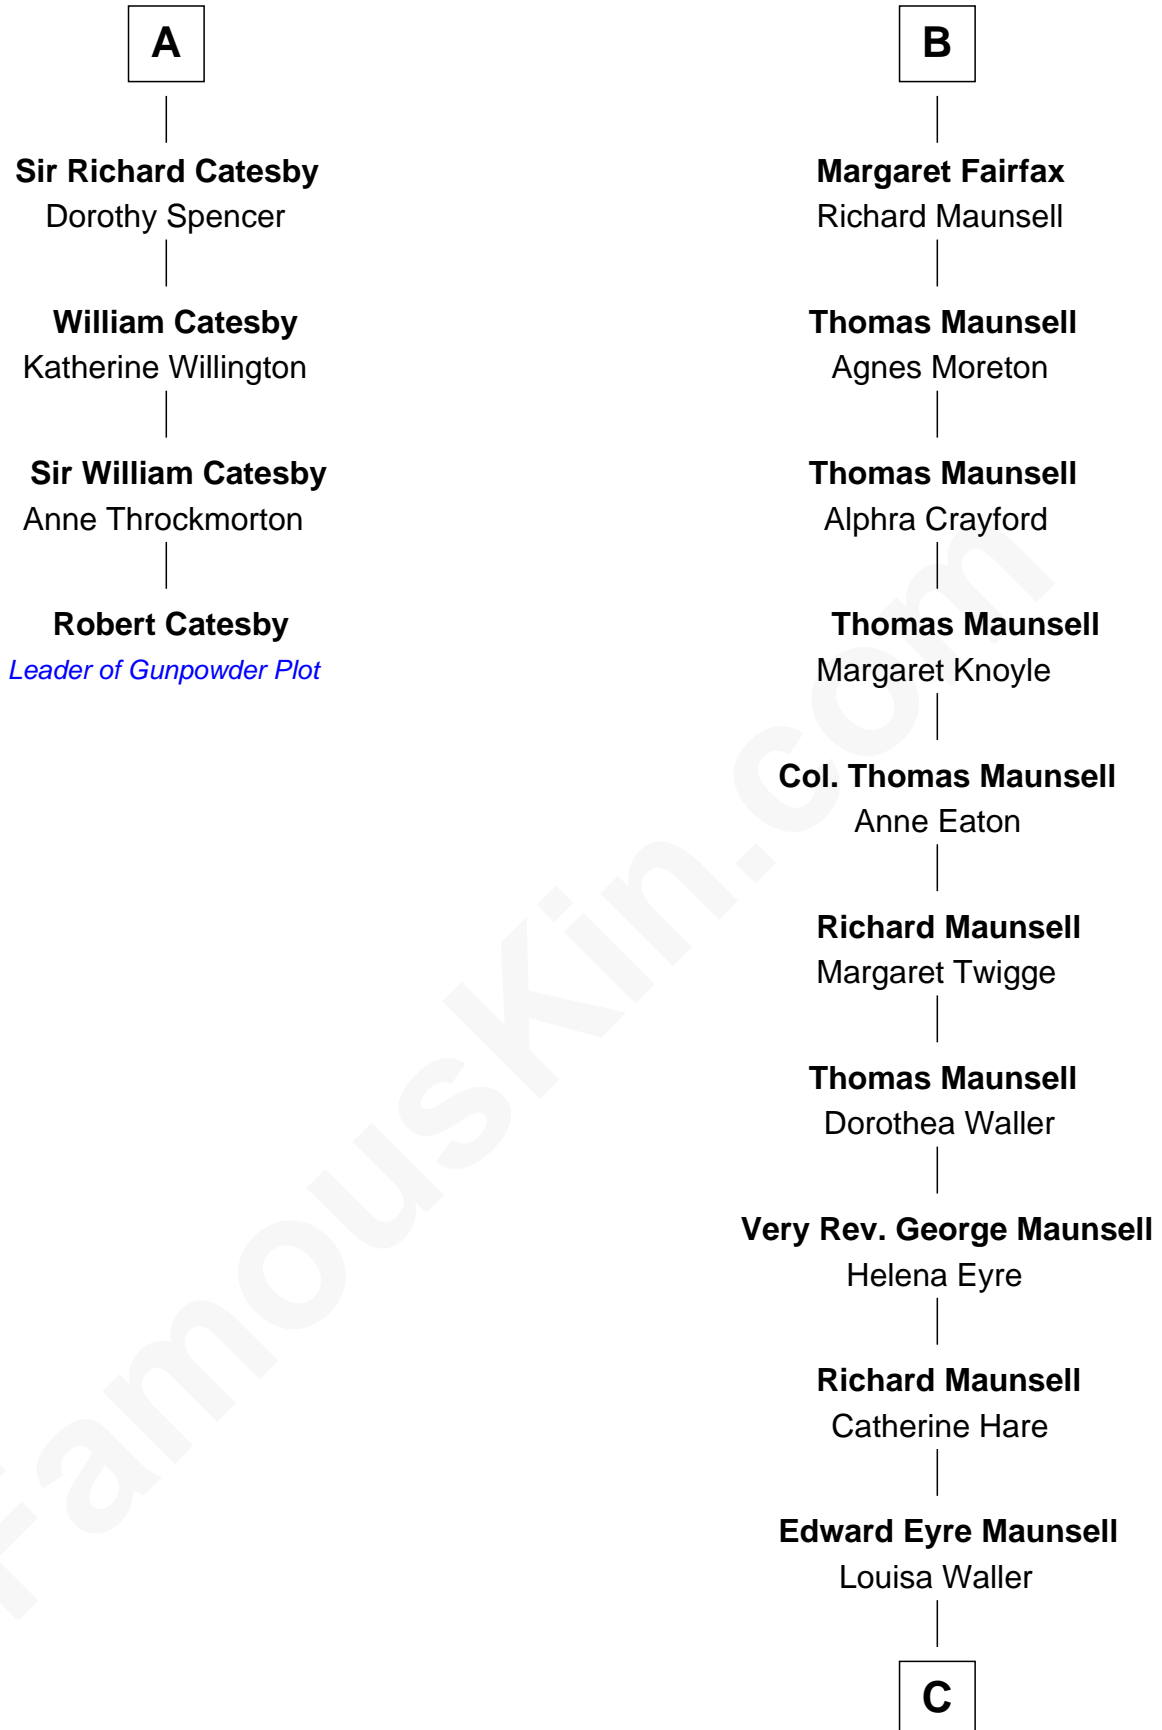

# FamousKin.com Relationship Chart of

**Robert Catesby**

*Leader of Gunpowder Plot*

10th cousin 11 times removed of

**Phoebe Waller-Bridge**

*Theatre, TV and Movie Actress*

C

**Florence Catherine Maunsell**