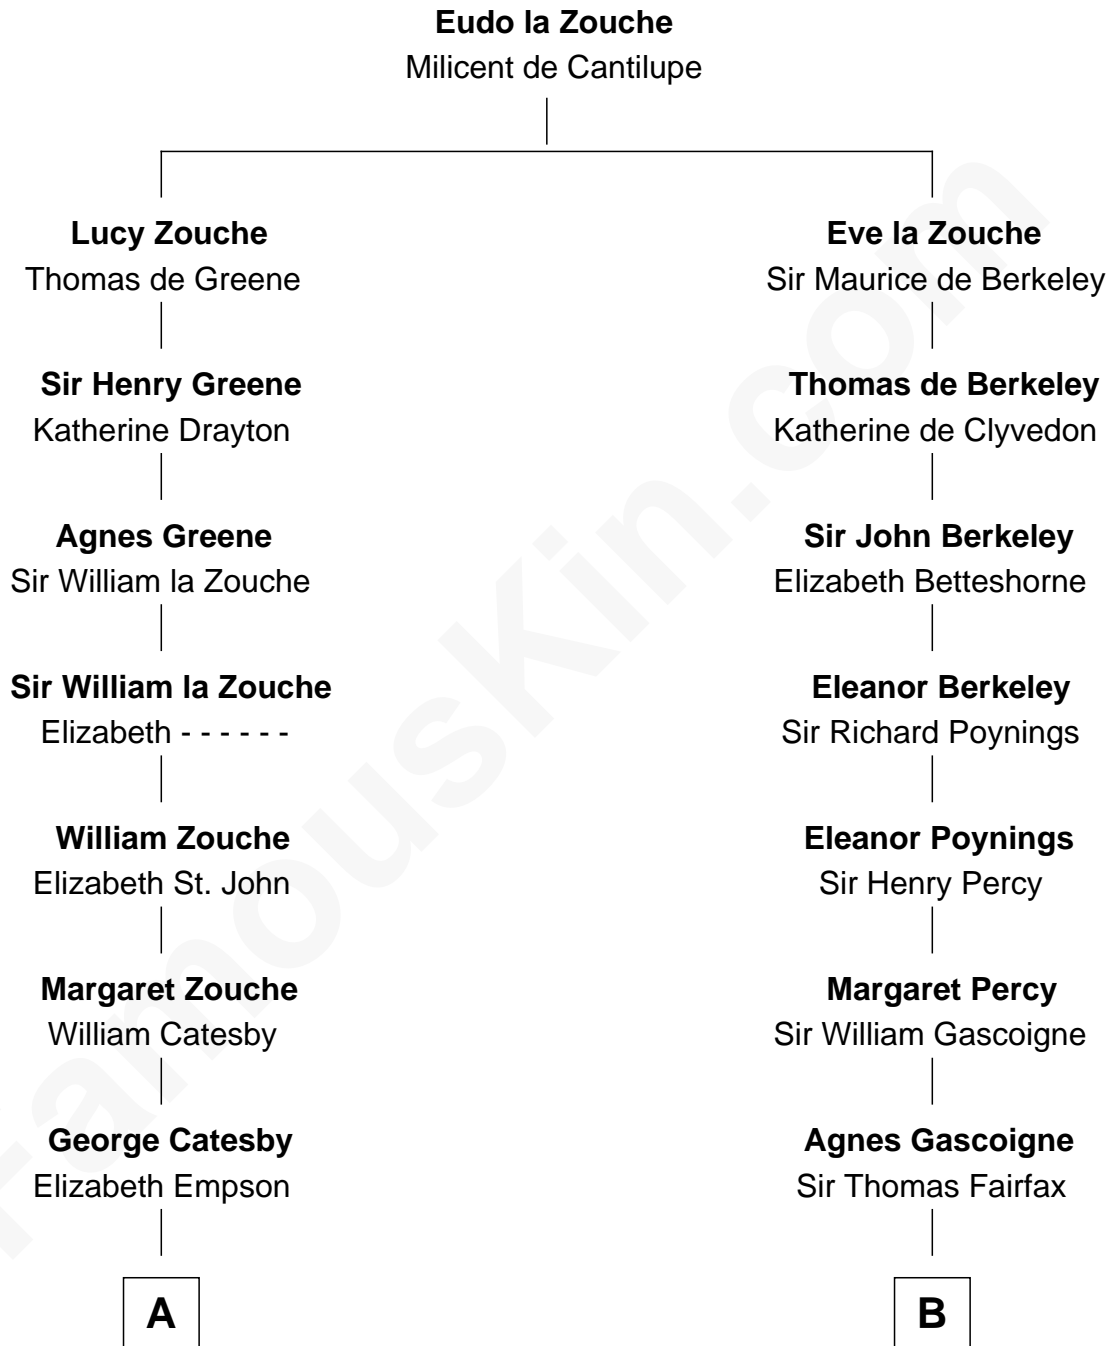

# FamousKin.com Relationship Chart of

**Robert Catesby**

*Leader of Gunpowder Plot*

10th cousin 11 times removed of

**Phoebe Waller-Bridge**

*Theatre, TV and Movie Actress*

C

**Florence Catherine Maunsell**