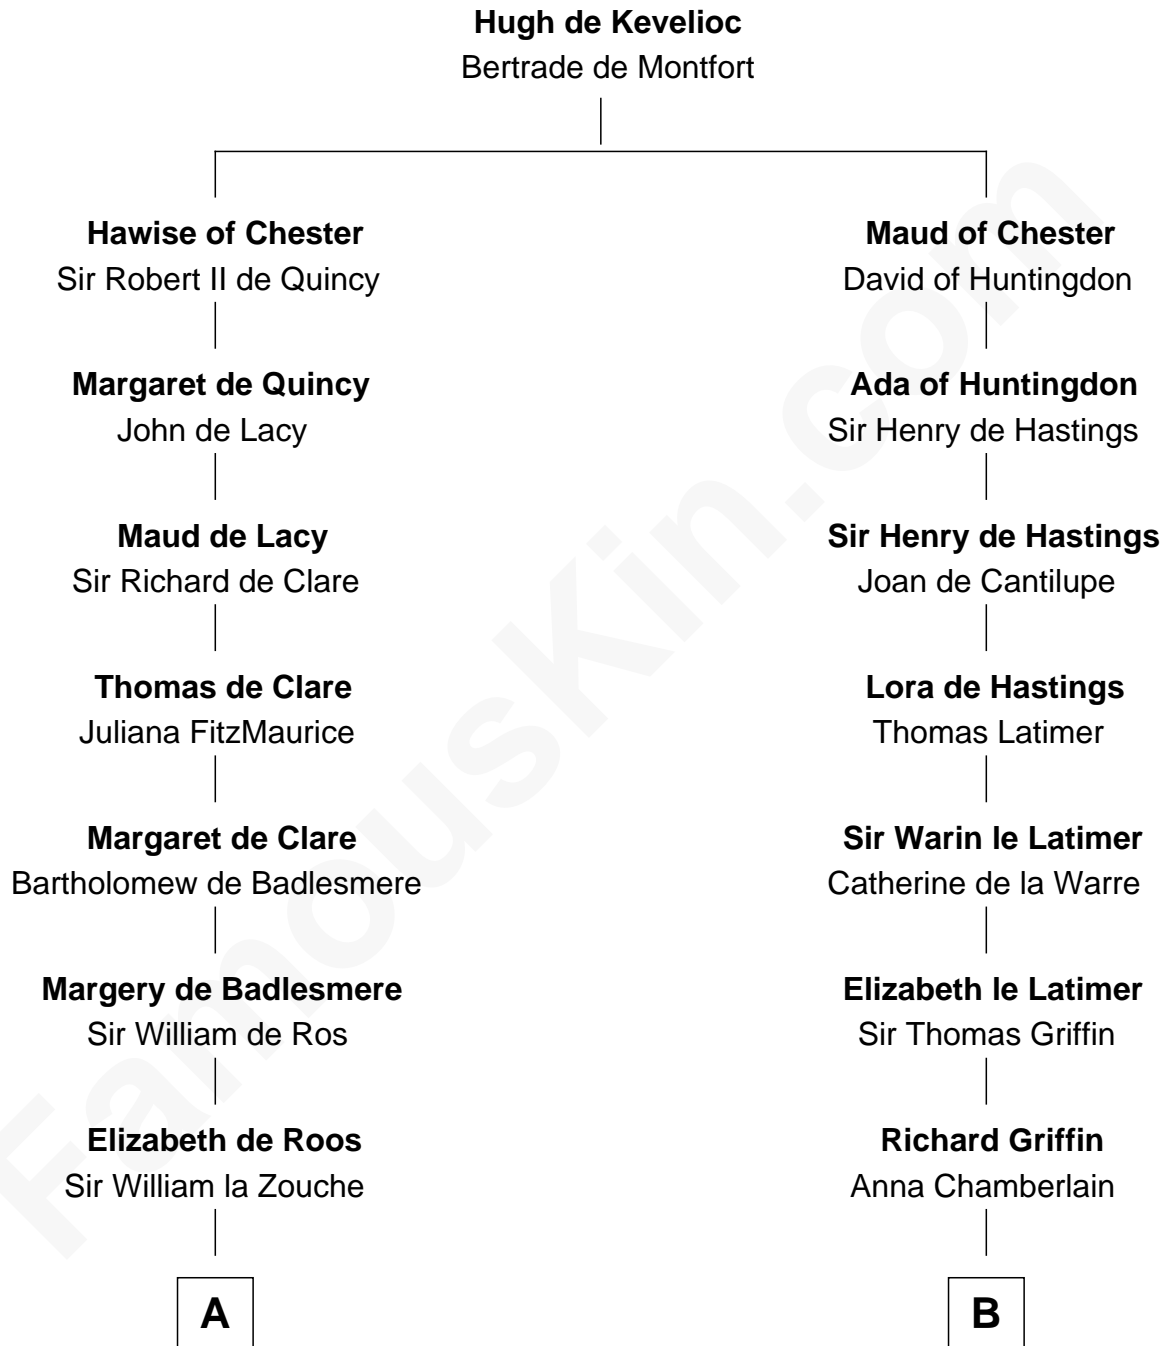

# FamousKin.com Relationship Chart of

**Robert Catesby**

*Leader of Gunpowder Plot*

15th cousin 6 times removed of

**J.P. Morgan**

*American Banker and Art Collector*

**C**

—  
**Lynde Lord**

Lois Sheldon

—  
**Lynde Lord**

Mary Lyman

—  
**Mary Sheldon Lord**

John Pierpont

—  
**Juliet Pierpont**

Junius Spencer Morgan

—  
**J.P. Morgan**