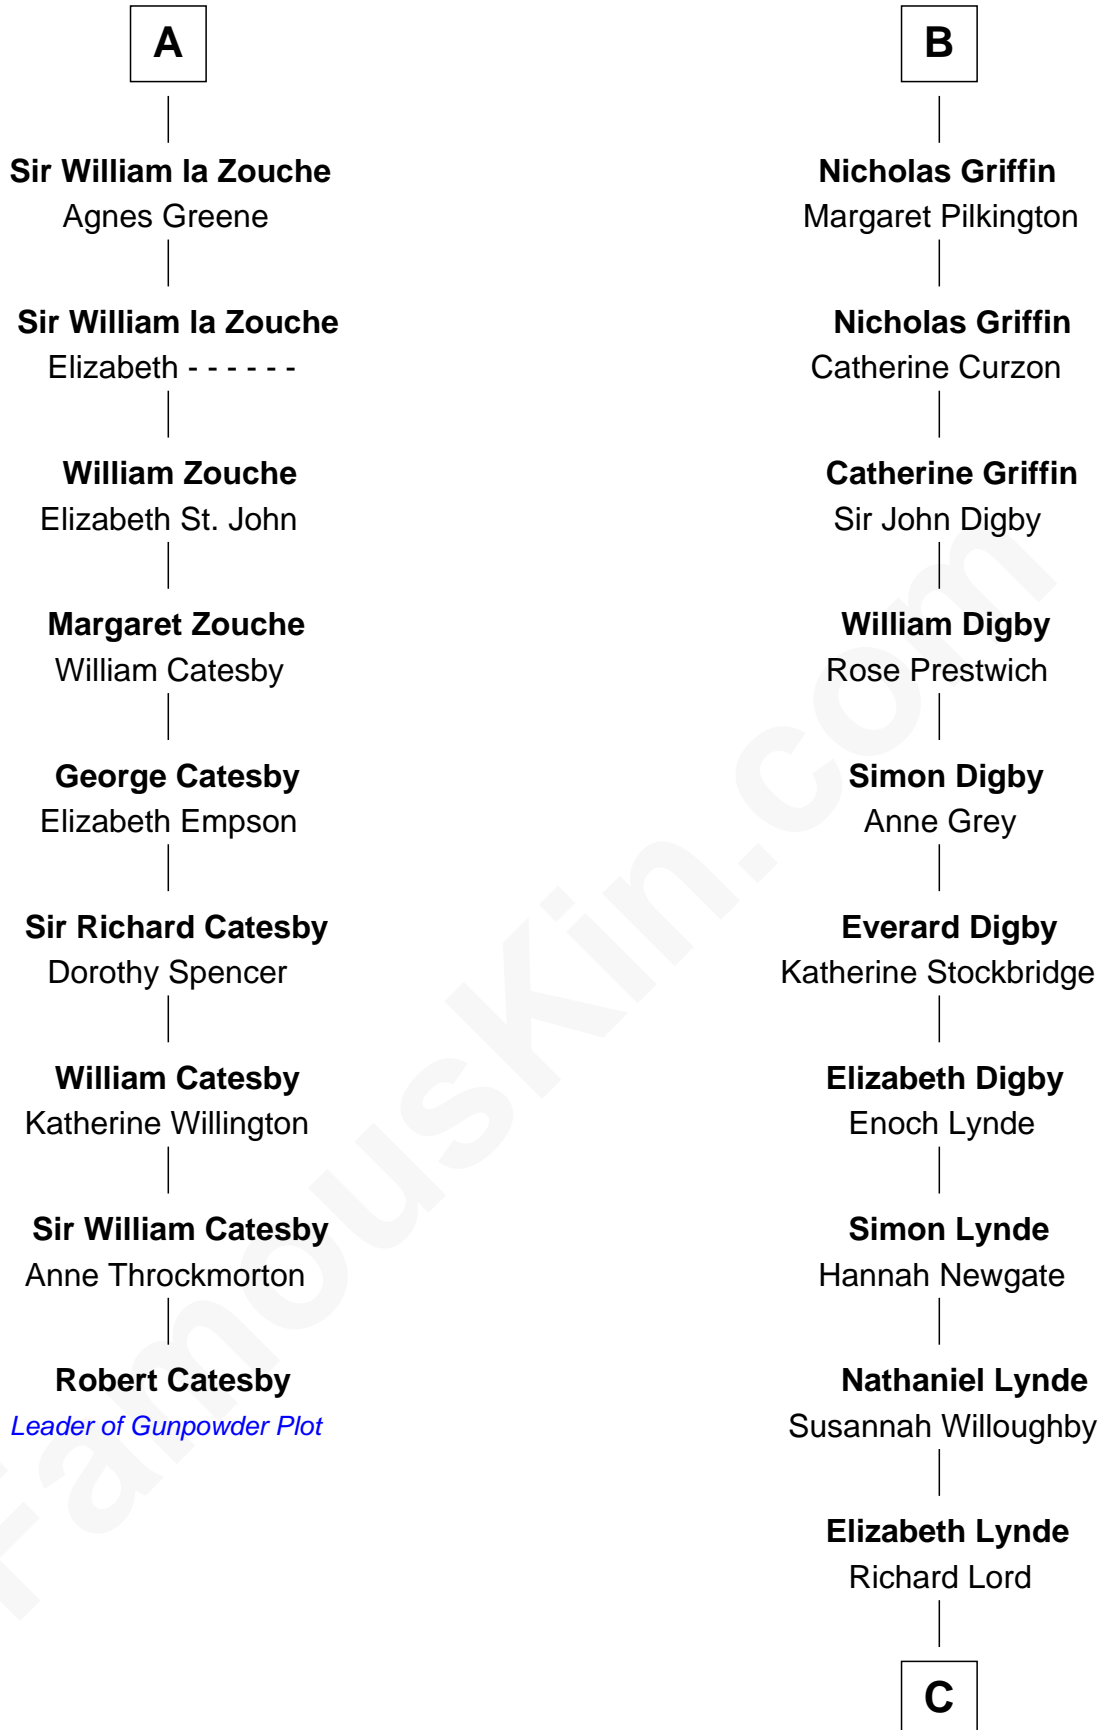

# FamousKin.com Relationship Chart of

**Robert Catesby**

*Leader of Gunpowder Plot*

15th cousin 6 times removed of

**J.P. Morgan**

*American Banker and Art Collector*

**C**

—  
**Lynde Lord**

Lois Sheldon

—  
**Lynde Lord**

Mary Lyman

—  
**Mary Sheldon Lord**

John Pierpont

—  
**Juliet Pierpont**

Junius Spencer Morgan

—  
**J.P. Morgan**