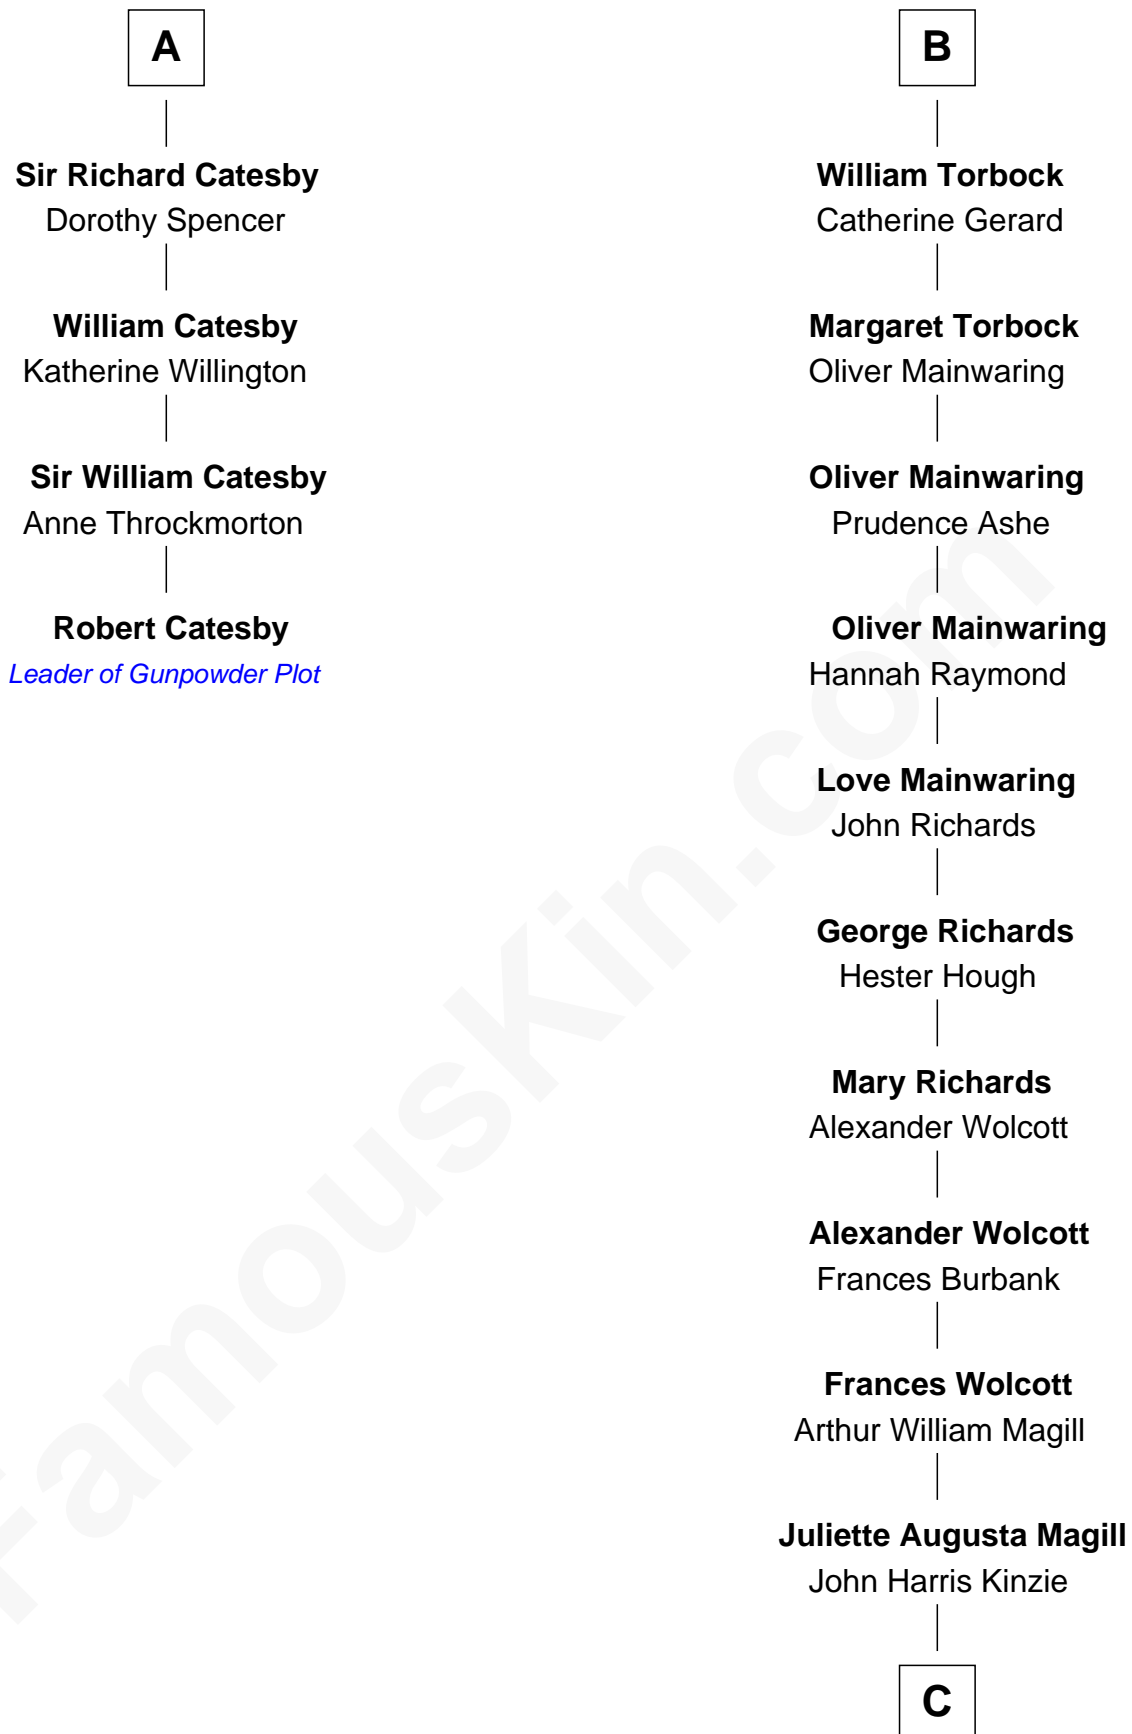

FamousKin.com Relationship Chart of

Robert Catesby

Leader of Gunpowder Plot

10th cousin 8 times removed of

Juliette Gordon Low

Founder of the Girl Scouts

Bartholomew de Badlesmere

Margaret de Clare

Margery de Badlesmere

Sir William de Ros

Elizabeth de Roos

Sir William la Zouche

Sir William la Zouche

Agnes Greene

Sir William la Zouche

Elizabeth - - - - -

Sir William de Bohun

Elizabeth de Bohun

Sir Richard Fitzalan

Elizabeth Fitzalan

Sir Robert Goushill

Joan Goushill

Sir Thomas Stanley

Sir John Stanley

Elizabeth Weever

Margery Stanley

Sir William Torbock

Thomas Torbock

Elizabeth Moore

B

C

Eleanor Lytle Kinzie
William Washington Gordon