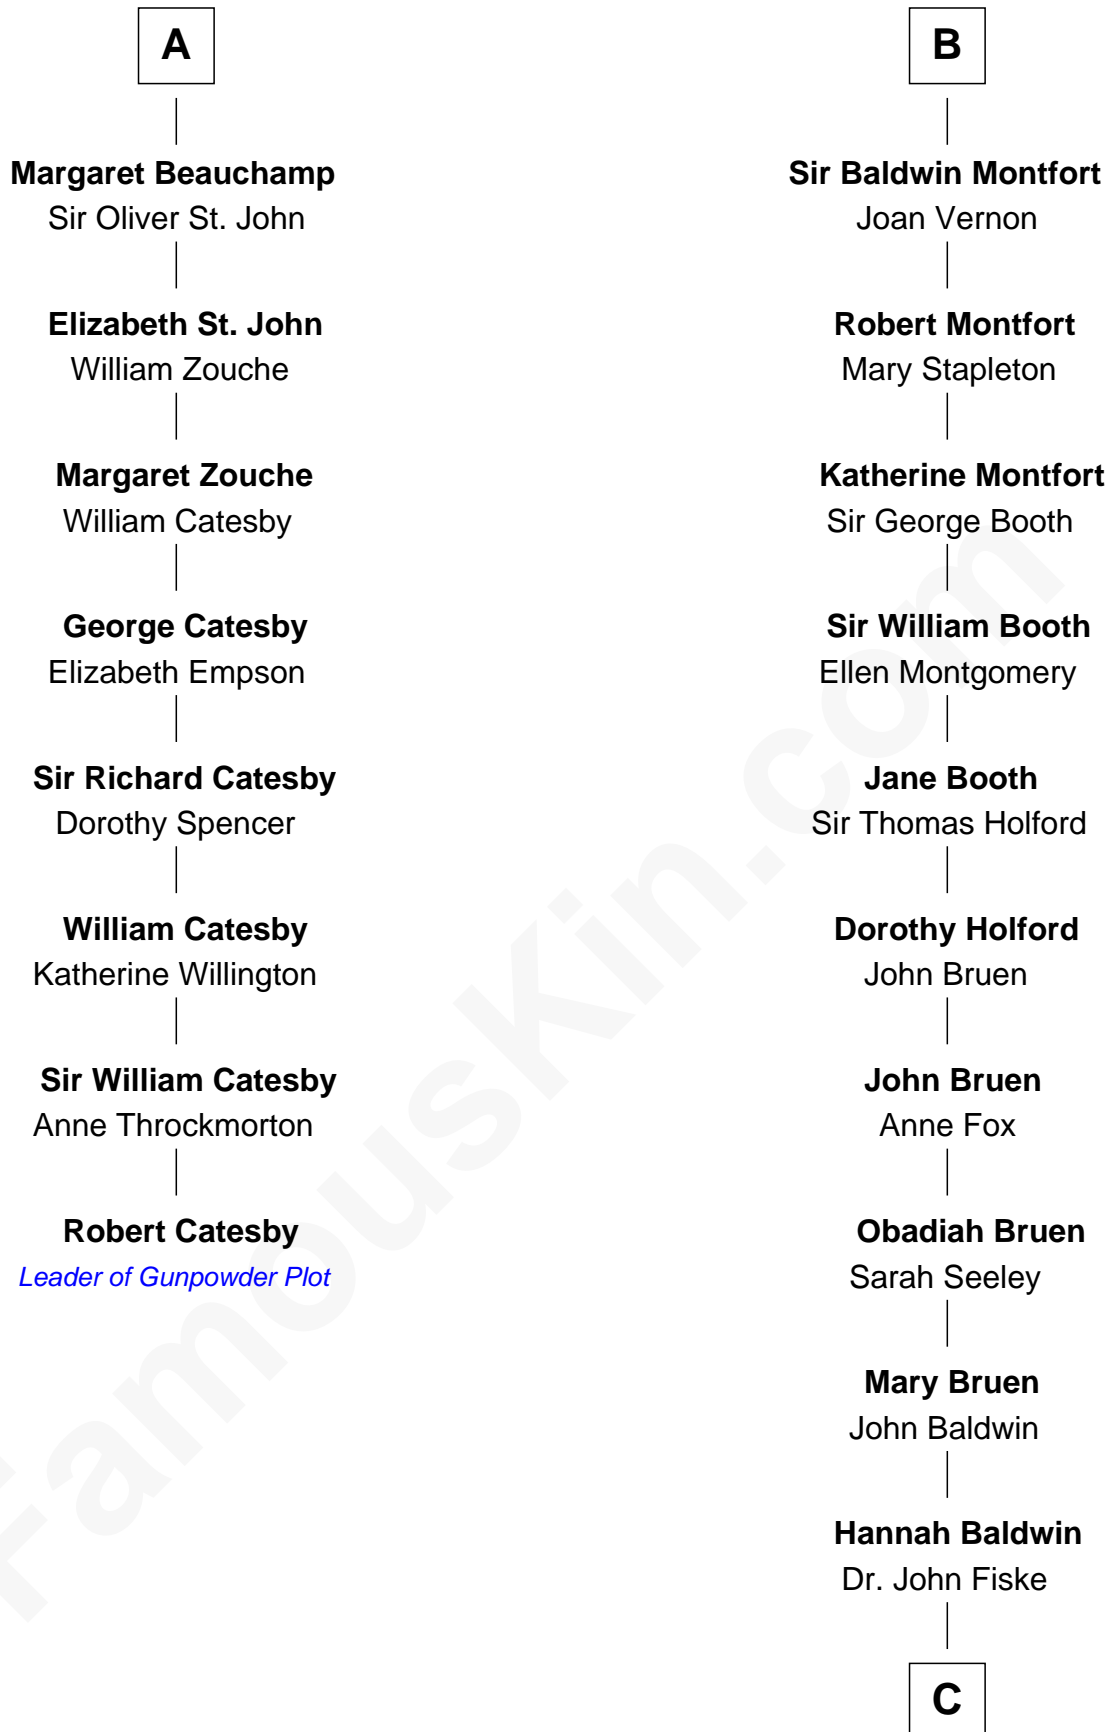

FamousKin.com Relationship Chart of

Robert Catesby

Leader of Gunpowder Plot

14th cousin 7 times removed of

Stephen A. Douglas

Participated in Lincoln-Douglas Debates

Sir Humphrey de Bohun

Maud of Eu