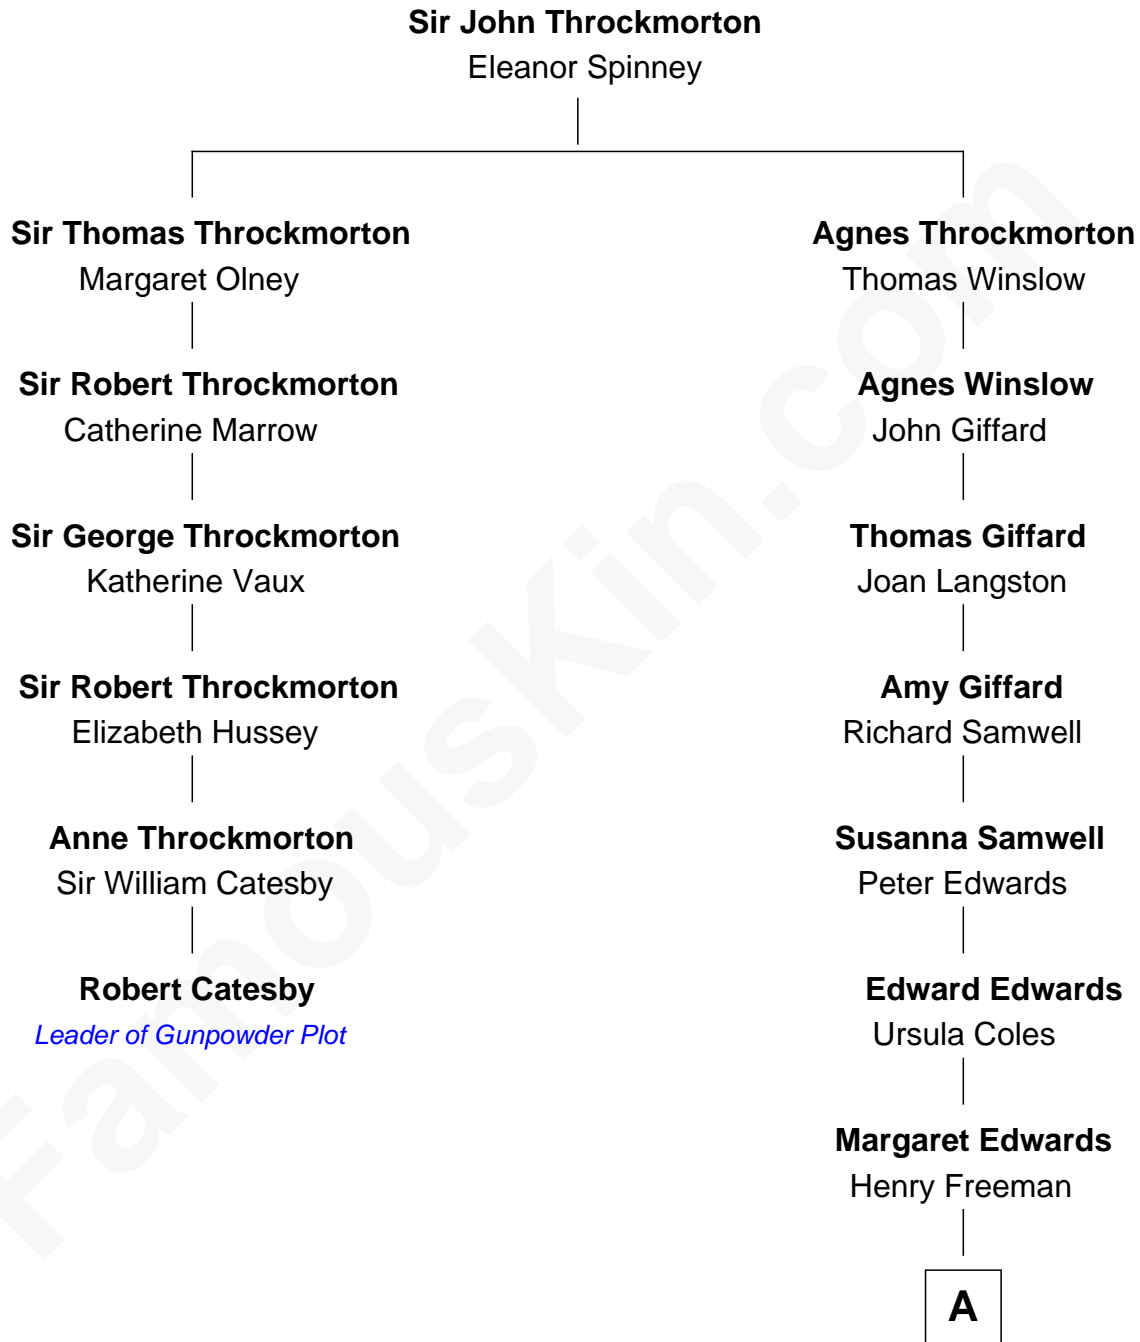

FamousKin.com Relationship Chart of

Robert Catesby

Leader of Gunpowder Plot

5th cousin 11 times removed of

William Sprague

27th Governor of Rhode Island

A

Alice Freeman

John Thompson

Bridget Thompson

George Denison

Hannah Denison

Nathaniel Chesebrough

Samuel Chesebrough

Priscilla Alden

Priscilla Chesebrough